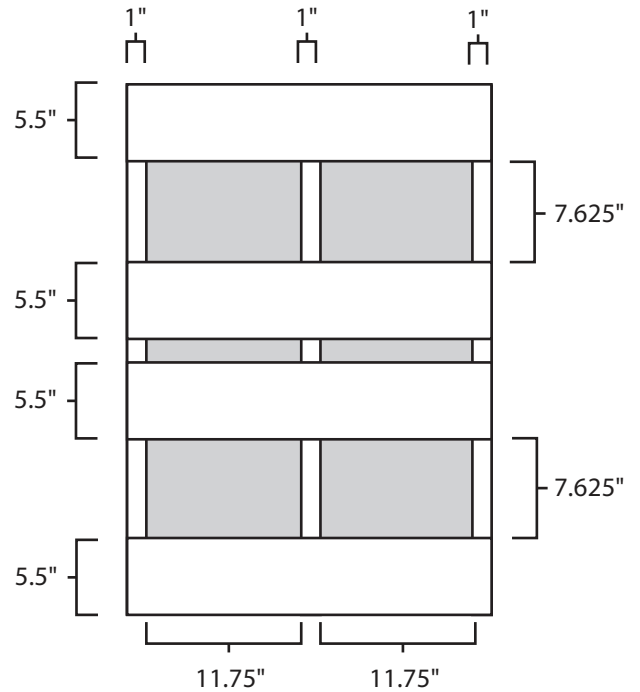

Pallet Specification Sheet

Pallet ID: ppc2840-4B35R-SS

Top View:

Bottom View:

Side View:

Components & Specifications:

Dimensions: 28" x 40" x 5"
Weight: 32lbs
Stackable

Dynamic Capacity: 2,000lbs
Static Capacity: 15,000lbs
#10-12X1-1/2 Screws

All parts made of recycled plastic
All parts made in USA
Pallet is fully recyclable

Tolerances +/- 3/8"