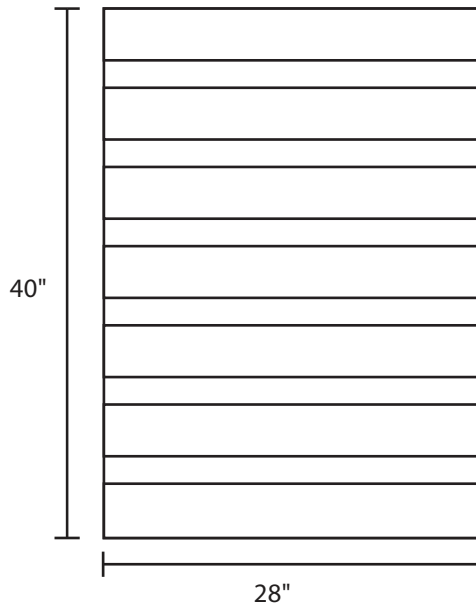

Pallet Specification Sheet

Pallet ID: ppc2840-4B35R-SS

Top View:

Bottom View:

Side View:

Components & Specifications:

Dimensions: 28" x 40" x 5"
Weight: 32lbs
Stackable

Dynamic Capacity: 2,000lbs
Static Capacity: 15,000lbs
#10-12X1-1/2 Screws

All parts made of recycled plastic
All parts made in USA
Pallet is fully recyclable

Tolerances +/- 3/8"