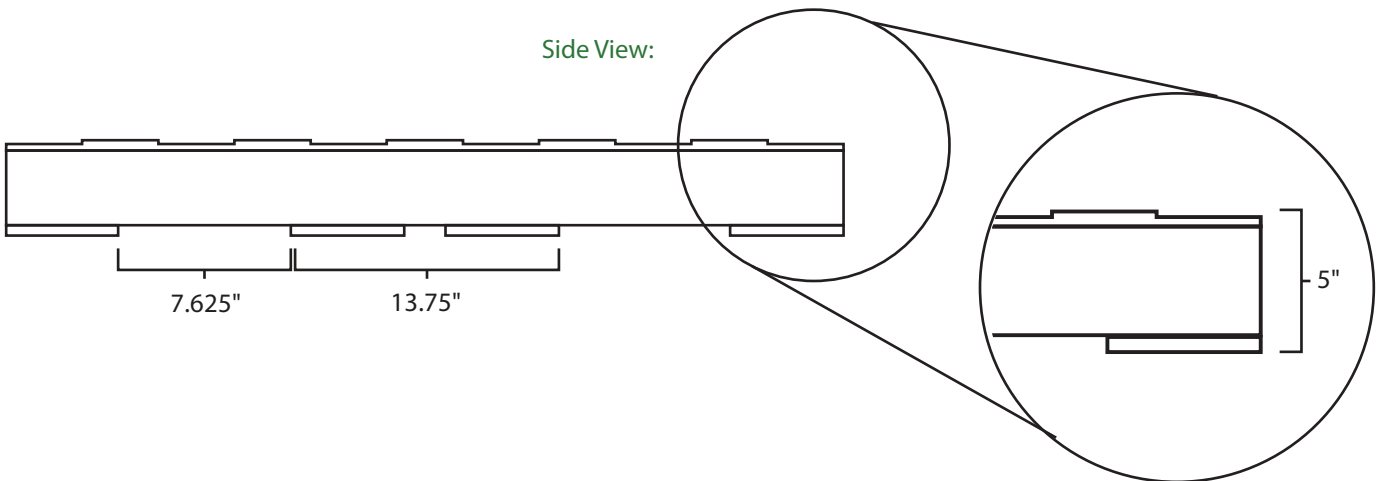

Pallet Specification Sheet

Pallet ID: ppc2840-4B35R-SS

Top View:

Bottom View:

Side View:

Components & Specifications:

Dimensions: 28" x 40" x 5"
Weight: 32lbs
Stackable

Dynamic Capacity: 2,000lbs
Static Capacity: 15,000lbs
#10-12X1-1/2 Screws

All parts made of recycled plastic
All parts made in USA
Pallet is fully recyclable

Tolerances +/- 3/8"