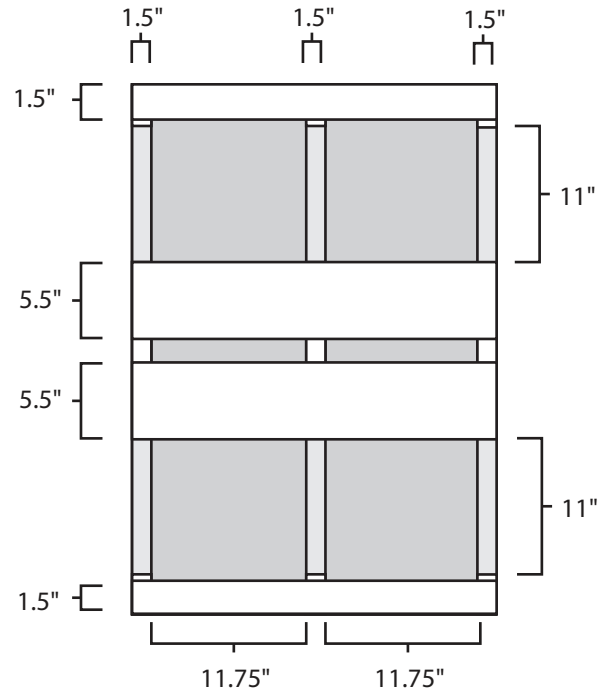

# Pallet Specification Sheet

Pallet ID: ppc2840-4B3SR

Top View:

Bottom View:

Side View:

## Components & Specifications:

Dimensions: 28" x 40" x 5"  
Weight: 33lbs  
Stackable

Dynamic Capacity: 2,000lbs  
Static Capacity: 15,000lbs  
#10-12X1-1/2 Screws

All parts made of recycled plastic  
All parts made in USA  
Pallet is fully recyclable

Tolerances +/- 3/8"