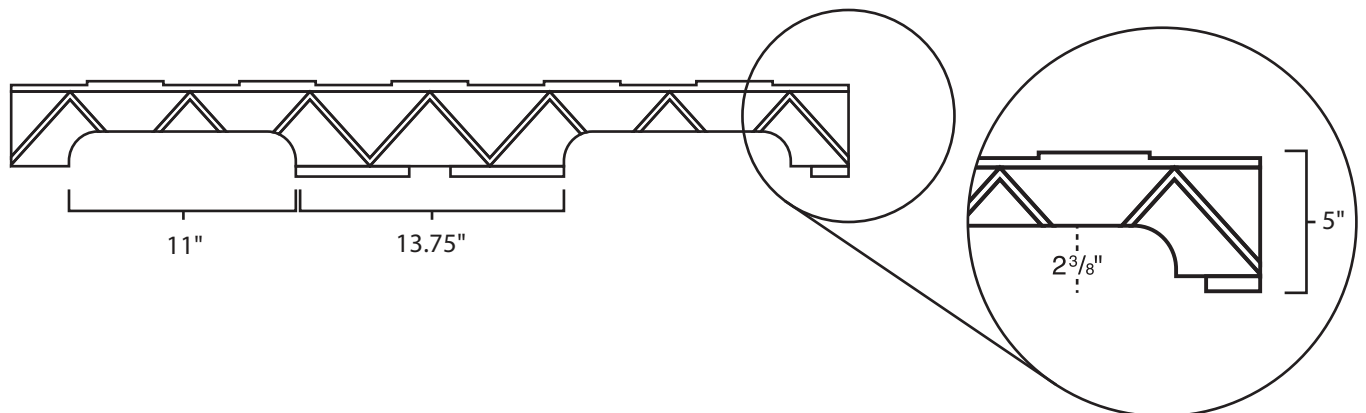

# Pallet Specification Sheet

Pallet ID: ppc2840-4B3SR

Top View:

Bottom View:

Side View:

## Components & Specifications:

Dimensions: 28" x 40" x 5"  
Weight: 33lbs  
Stackable

Dynamic Capacity: 2,000lbs  
Static Capacity: 15,000lbs  
#10-12X1-1/2 Screws

All parts made of recycled plastic  
All parts made in USA  
Pallet is fully recyclable

Tolerances +/- 3/8"