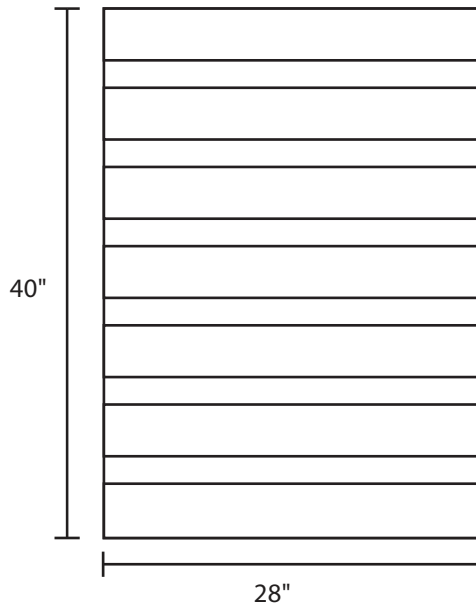

# Pallet Specification Sheet

Pallet ID: ppc2840-4B3SR

Top View:

Bottom View:

Side View:

## Components & Specifications:

Dimensions: 28" x 40" x 5"  
Weight: 33lbs  
Stackable

Dynamic Capacity: 2,000lbs  
Static Capacity: 15,000lbs  
#10-12X1-1/2 Screws

All parts made of recycled plastic  
All parts made in USA  
Pallet is fully recyclable

Tolerances +/- 3/8"