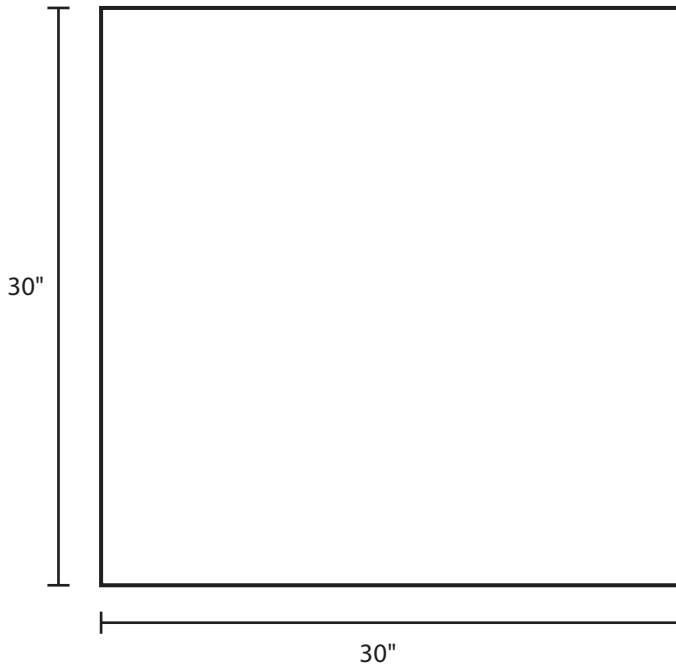

Pallet Specification Sheet

Pallet ID: ppc3030-3SF-SS-RV

Top View:

Bottom View:

Side View:

Components & Specifications:

Dimensions: 30" x 30" x 5"
Weight: 32lbs
Stackable

Dynamic Capacity: 1,500lbs
Static Capacity: 15,000lbs
#10-12X1-1/2 Screws