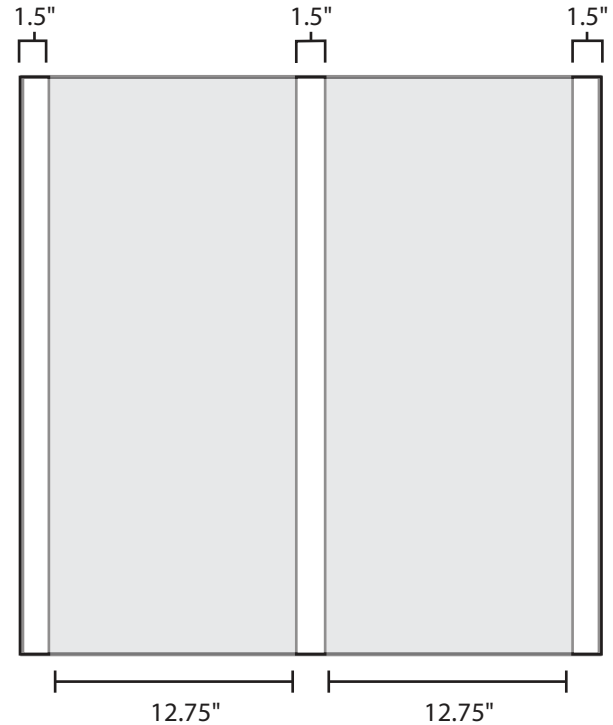

Pallet Specification Sheet

Pallet ID: ppc3030-3SF-SS-RV

Top View:

Bottom View:

Side View:

Components & Specifications:

Dimensions: 30" x 30" x 5"
Weight: 32lbs
Stackable

Dynamic Capacity: 1,500lbs
Static Capacity: 15,000lbs
#10-12X1-1/2 Screws

All parts made of recycled plastic
All parts made in USA
Pallet is fully recyclable

Tolerances +/- 3/8"