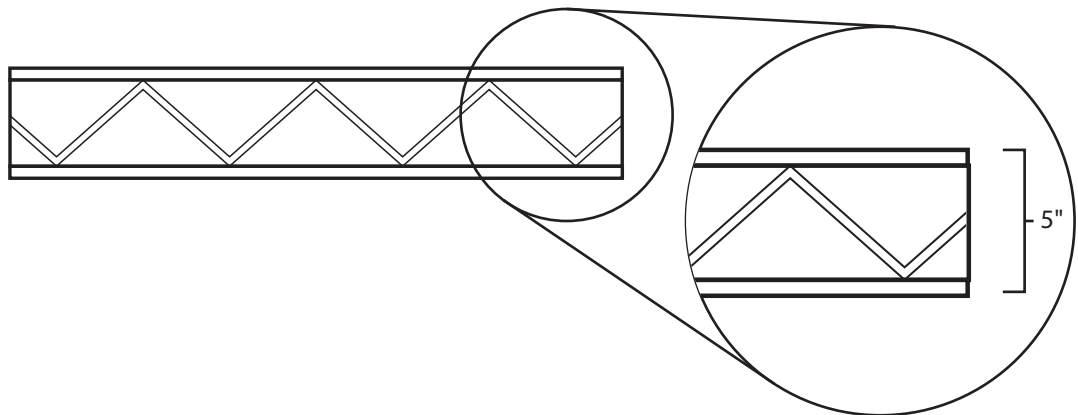

Pallet Specification Sheet

Pallet ID: ppc3030-3SF-SS-RV

Top View:

Bottom View:

Side View:

Components & Specifications:

Dimensions: 30" x 30" x 5"
Weight: 32lbs
Stackable

Dynamic Capacity: 1,500lbs
Static Capacity: 15,000lbs
#10-12X1-1/2 Screws

All parts made of recycled plastic
All parts made in USA
Pallet is fully recyclable

Tolerances +/- 3/8"