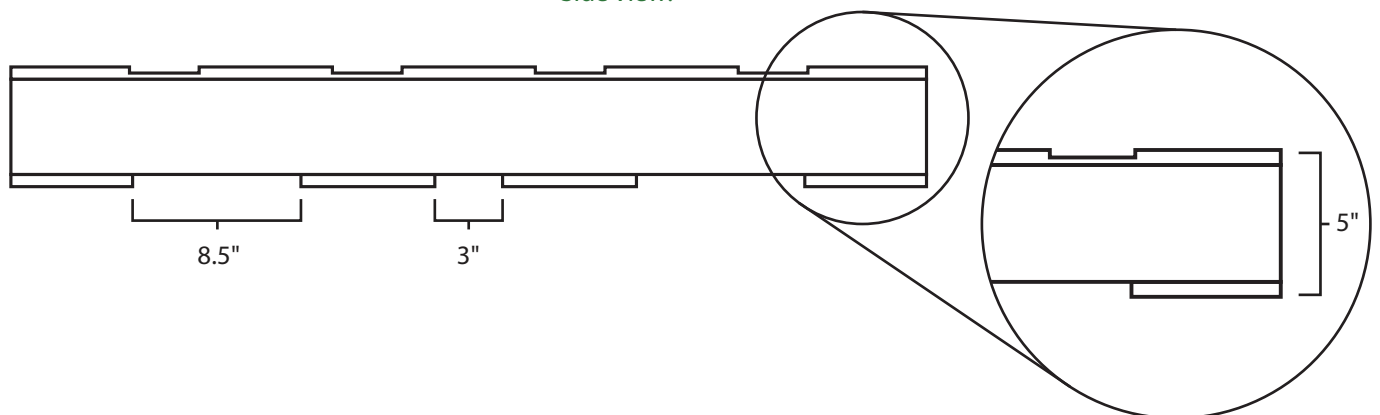

Pallet Specification Sheet

Pallet ID: ppc3040-4B4SF-SS

Top View:

Bottom View:

Side View:

Components & Specifications:

Dimensions: 30" x 40" x 5"
Weight: 36lbs
Stackable

Dynamic Capacity: 2,000lbs
Static Capacity: 15,000lbs
#10-12X1-1/2 Screws

All parts made of recycled plastic
All parts made in USA
Pallet is fully recyclable

Tolerances +/- 3/8"