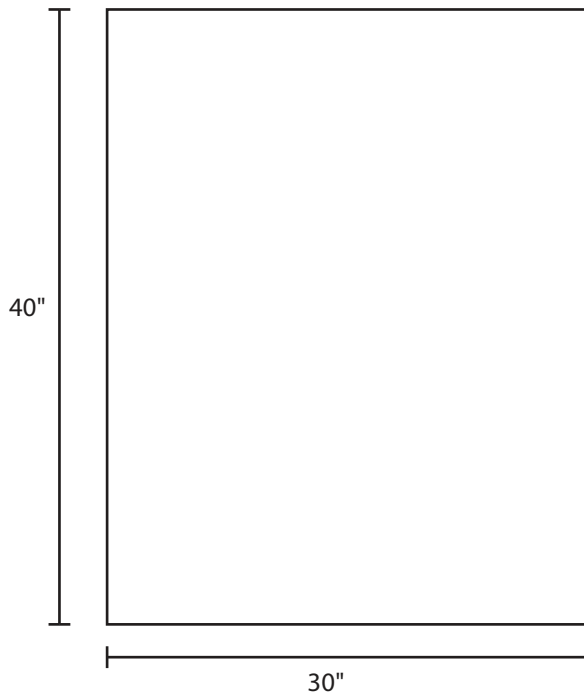

Pallet Specification Sheet

Pallet ID: ppc3040-4B4SF-SS

Top View:

Bottom View:

Side View:

Components & Specifications:

Dimensions: 30" x 40" x 5"
Weight: 36lbs
Stackable

Dynamic Capacity: 2,000lbs
Static Capacity: 15,000lbs
#10-12X1-1/2 Screws

All parts made of recycled plastic
All parts made in USA
Pallet is fully recyclable

Tolerances +/- 3/8"