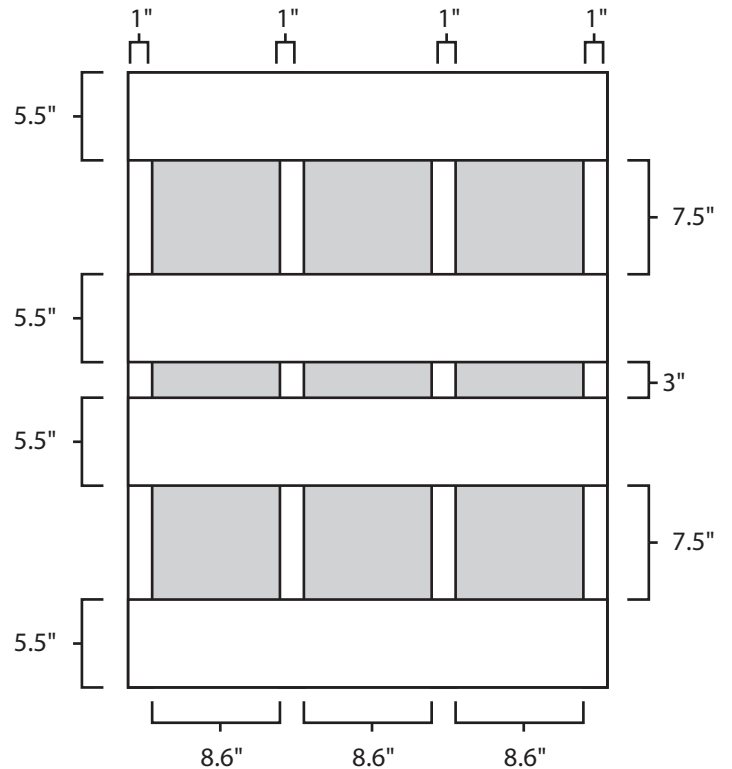

Pallet Specification Sheet

Pallet ID: ppc3040-4B4SF-SS

Top View:

Bottom View:

Side View:

Components & Specifications:

Dimensions: 30" x 40" x 5"
Weight: 36lbs
Stackable

Dynamic Capacity: 2,000lbs
Static Capacity: 15,000lbs
#10-12X1-1/2 Screws

All parts made of recycled plastic
All parts made in USA
Pallet is fully recyclable

Tolerances +/- 3/8"