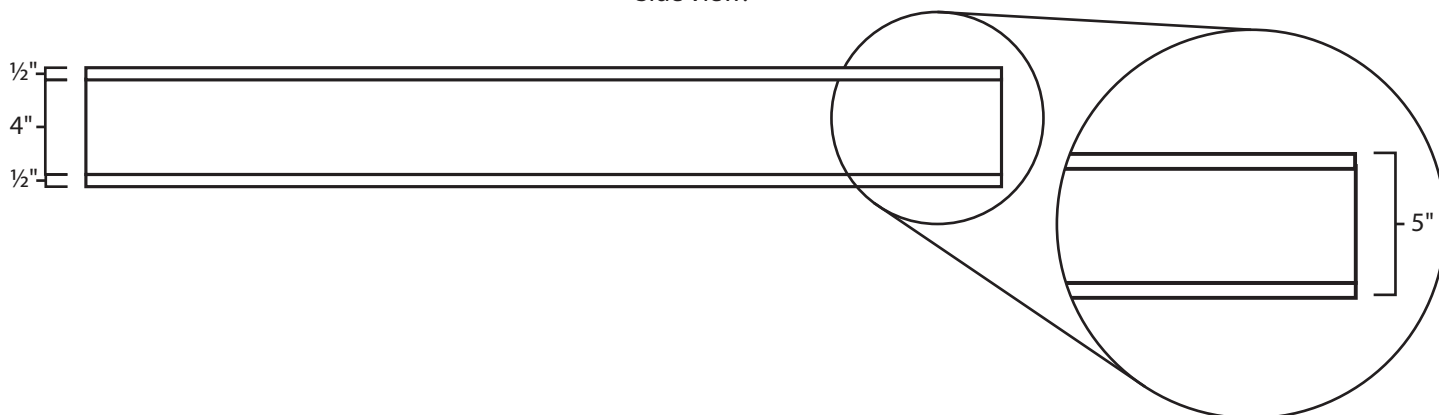

Pallet Specification Sheet

Pallet ID: ppc-3040-4SF-SS-RV

Top / Bottom View:

Side View:

Components & Specifications:

Dimensions: 30" x 40" x 5"
Weight: 46lbs
Stackable

Dynamic Capacity: 4,000lbs
Static Capacity: 20,000lbs
#10-12X1-1/2 Screws

All parts made of recycled plastic
All parts made in USA
Pallet is fully recyclable

Tolerances +/- 3/8"