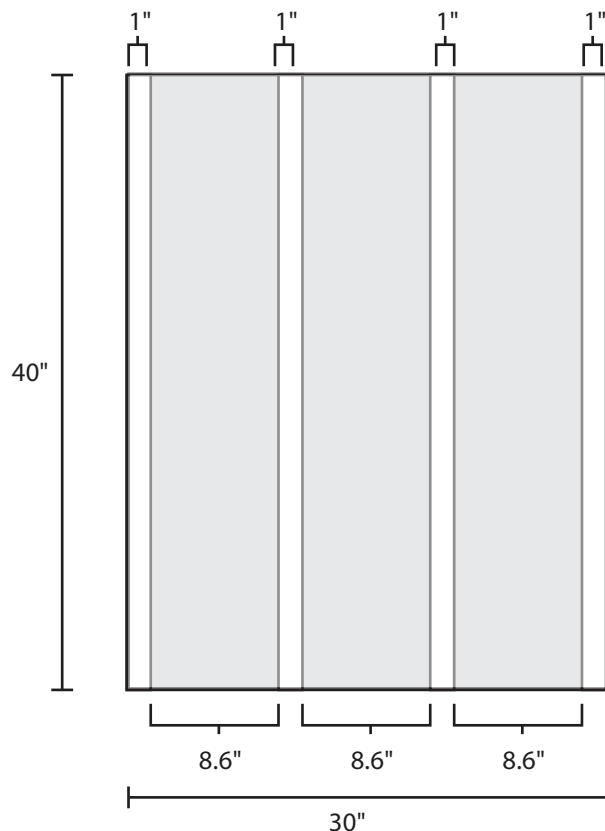

Pallet Specification Sheet

Pallet ID: ppc-3040-4SF-SS-RV

Top / Bottom View:

Side View:

Components & Specifications:

Dimensions: 30" x 40" x 5"
Weight: 46lbs
Stackable

Dynamic Capacity: 4,000lbs
Static Capacity: 20,000lbs
#10-12X1-1/2 Screws

All parts made of recycled plastic
All parts made in USA
Pallet is fully recyclable

Tolerances +/- 3/8"