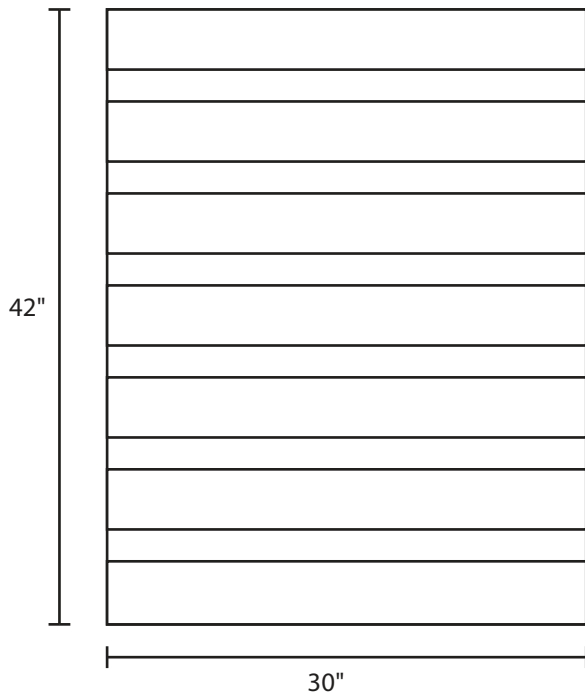

# Pallet Specification Sheet

Pallet ID: ppc3042-4B4SR-SS

Top View:

Bottom View:

Side View:

## Components & Specifications:

Dimensions: 30" x 42" x 5"  
Weight: 37.5lbs  
Stackable

Dynamic Capacity: 2,000lbs  
Static Capacity: 15,000lbs  
#10-12X1-1/2 Screws

All parts made of recycled plastic  
All parts made in USA  
Pallet is fully recyclable

Tolerances +/- 3/8"