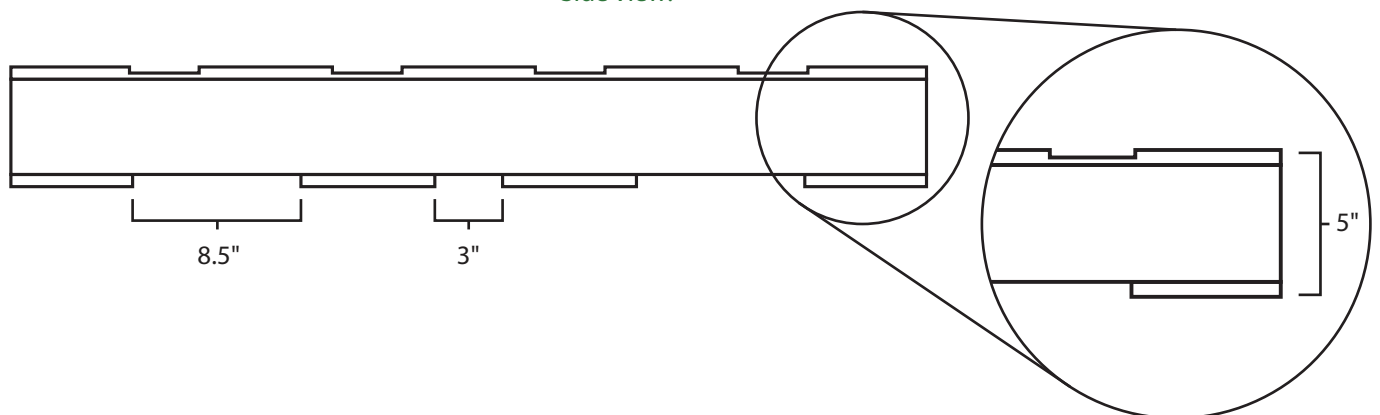

# Pallet Specification Sheet

Pallet ID: ppc3042-4B4SR-SS

Top View:

Bottom View:

Side View:

## Components & Specifications:

Dimensions: 30" x 42" x 5"  
Weight: 37.5lbs  
Stackable

Dynamic Capacity: 2,000lbs  
Static Capacity: 15,000lbs  
#10-12X1-1/2 Screws

All parts made of recycled plastic  
All parts made in USA  
Pallet is fully recyclable

Tolerances +/- 3/8"