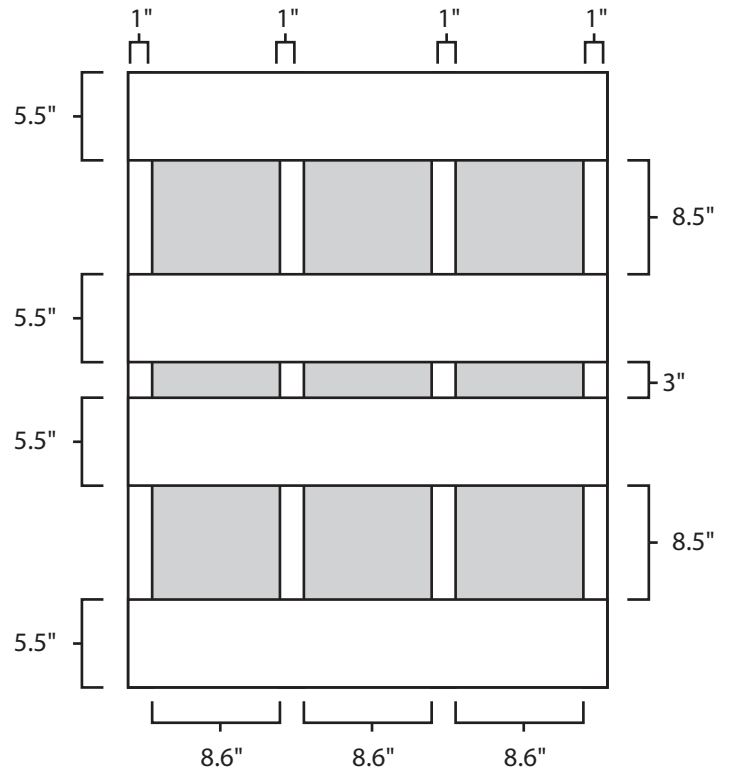

# Pallet Specification Sheet

Pallet ID: ppc3042-4B4SR-SS

Top View:

Bottom View:

Side View:

## Components & Specifications:

Dimensions: 30" x 42" x 5"  
Weight: 37.5lbs  
Stackable

Dynamic Capacity: 2,000lbs  
Static Capacity: 15,000lbs  
#10-12X1-1/2 Screws

All parts made of recycled plastic  
All parts made in USA  
Pallet is fully recyclable

Tolerances +/- 3/8"