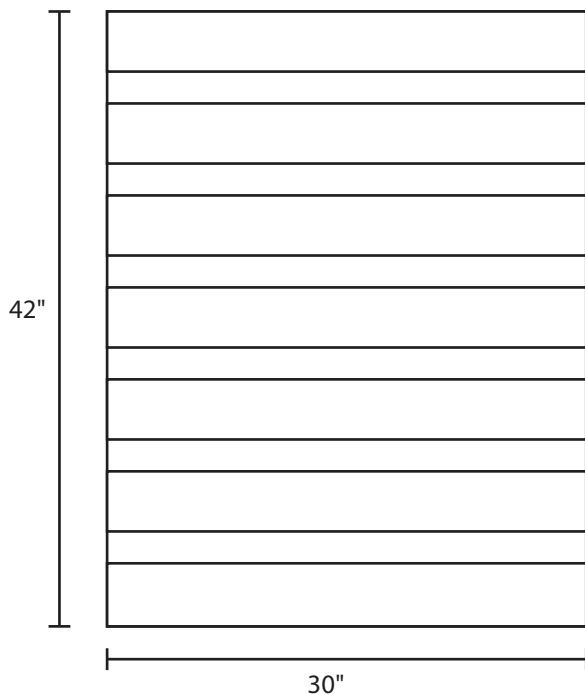

Pallet Specification Sheet

Pallet ID: ppc3042-4SR-SS-RV

Top View:

Bottom View:

Side View:

Components & Specifications:

Dimensions: 30" x 42" x 5"
Weight: 50lbs
Stackable

Dynamic Capacity: 2,000lbs
Static Capacity: 15,000lbs
#10-12X1-1/2 Screws

All parts made of recycled plastic
All parts made in USA
Pallet is fully recyclable

Tolerances +/- 3/8"