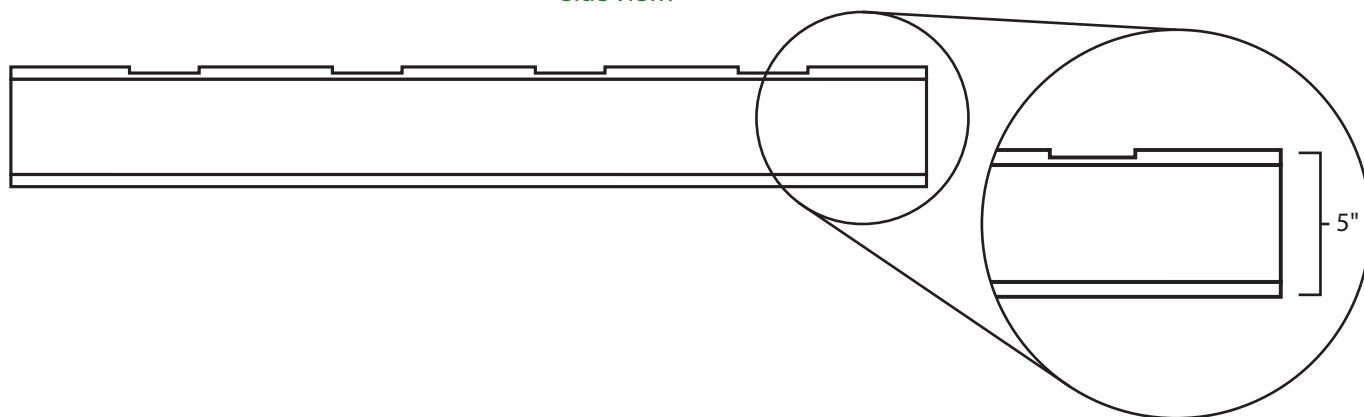

Pallet Specification Sheet

Pallet ID: ppc3042-4SR-SS-RV

Top View:

Bottom View:

Side View:

Components & Specifications:

Dimensions: 30" x 42" x 5"
Weight: 50lbs
Stackable

Dynamic Capacity: 2,000lbs
Static Capacity: 15,000lbs
#10-12X1-1/2 Screws

All parts made of recycled plastic
All parts made in USA
Pallet is fully recyclable

Tolerances +/- 3/8"