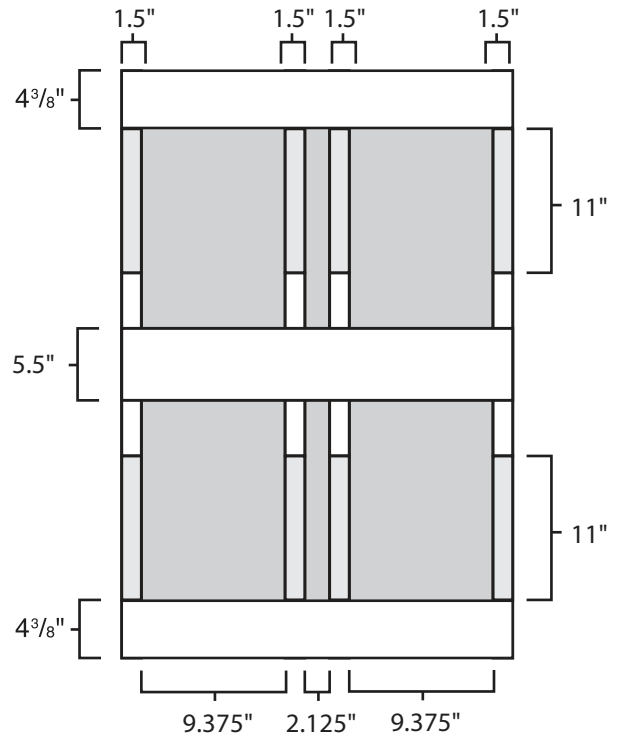

Pallet Specification Sheet

Pallet ID: ppc3045-3B4SF-CS

Top View:

Bottom View:

Side View:

Components & Specifications:

Dimensions: 30" x 45" x 5

Weight: 38lbs

Stackable

Dynamic Capacity: 2,000lbs

Static Capacity: 15,000lbs

#10-12X1-1/2 Screws

All parts made of recycled plastic

All parts made in USA

Pallet is fully recyclable

Tolerances +/- 3/8"