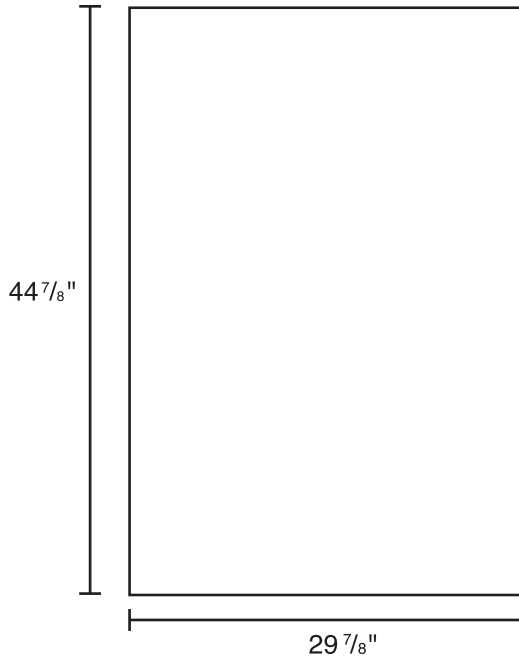

Pallet Specification Sheet

Pallet ID: ppc3045-3B4SF-CS

Top View:

Bottom View:

Side View:

Components & Specifications:

Dimensions: 30" x 45" x 5

Weight: 38lbs

Stackable

Dynamic Capacity: 2,000lbs

Static Capacity: 15,000lbs

#10-12X1-1/2 Screws

All parts made of recycled plastic

All parts made in USA

Pallet is fully recyclable

Tolerances +/- 3/8"