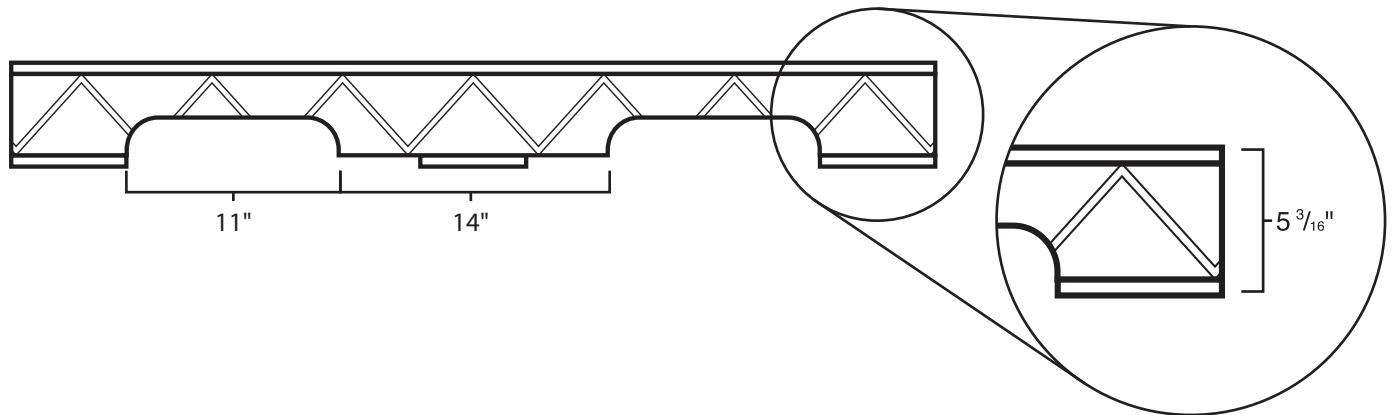

Pallet Specification Sheet

Pallet ID: ppc3045-3B4SF-CS

Top View:

Bottom View:

Side View:

Components & Specifications:

Dimensions: 30" x 45" x 5

Weight: 38lbs

Stackable

Dynamic Capacity: 2,000lbs

Static Capacity: 15,000lbs

#10-12X1-1/2 Screws

All parts made of recycled plastic

All parts made in USA

Pallet is fully recyclable

Tolerances +/- 3/8"