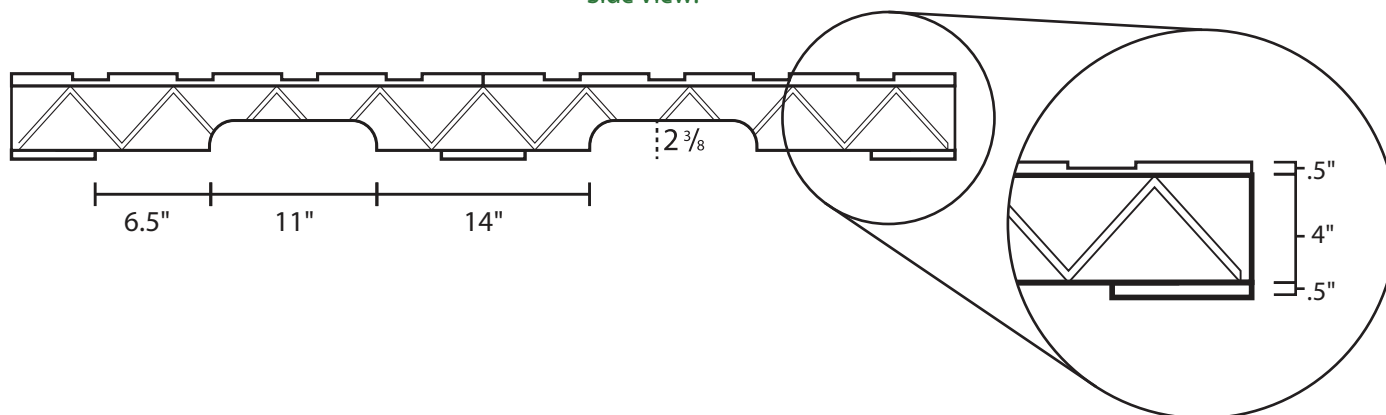

# Pallet Specification Sheet

Pallet ID: ppc-3060-3B3SR-CD-CS

Top View:

Bottom View:

Side View:

## Components & Specifications:

Dimensions: 30" x 60" x 5"  
Weight: 38lbs  
Stackable

Dynamic Capacity: 2,000lbs  
Static Capacity: 15,000lbs  
#10-12X1-1/2 Screws

All parts made of recycled plastic  
All parts made in USA  
Pallet is fully recyclable

Tolerances +/- 3/8"