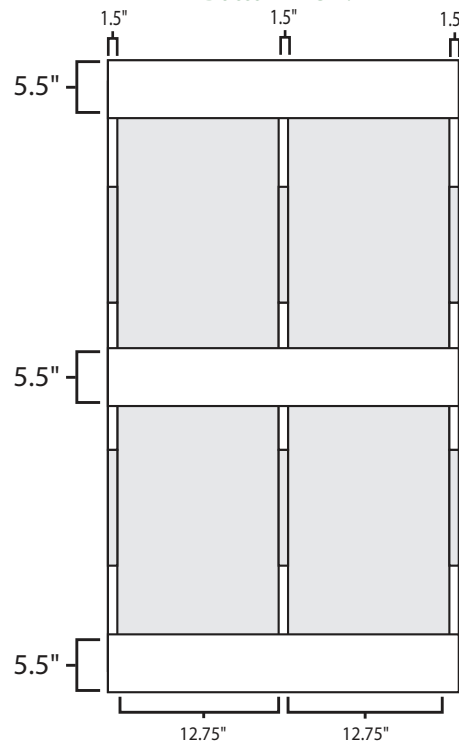

# Pallet Specification Sheet

Pallet ID: ppc-3060-3B3SR-CD-CS

Top View:

Bottom View:

Side View:

## Components & Specifications:

Dimensions: 30" x 60" x 5"  
Weight: 38lbs  
Stackable

Dynamic Capacity: 2,000lbs  
Static Capacity: 15,000lbs  
#10-12X1-1/2 Screws

All parts made of recycled plastic  
All parts made in USA  
Pallet is fully recyclable

Tolerances +/- 3/8"