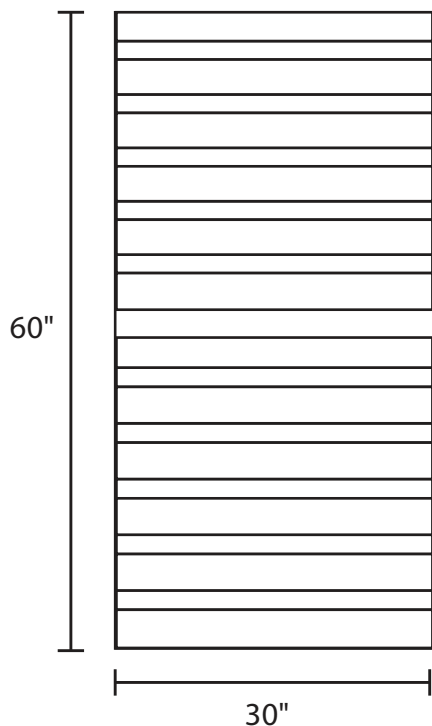

# Pallet Specification Sheet

Pallet ID: ppc-3060-3B3SR-CD-CS

Top View:

Bottom View:

Side View:

## Components & Specifications:

Dimensions: 30" x 60" x 5"  
Weight: 38lbs  
Stackable

Dynamic Capacity: 2,000lbs  
Static Capacity: 15,000lbs  
#10-12X1-1/2 Screws

All parts made of recycled plastic  
All parts made in USA  
Pallet is fully recyclable

Tolerances +/- 3/8"