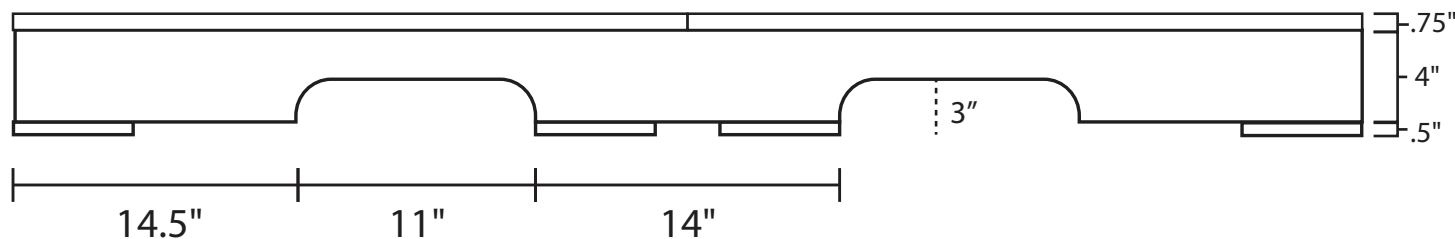

Pallet Specification Sheet

Pallet ID: ppc-3065-4B4SF-CS-CD

Top View:

Bottom View:

Side View:

Components & Specifications:

Dimensions: 30" x 65" x 5.25"

Weight: 72lbs

Stackable

Dynamic Capacity: 3,000lbs

Static Capacity: 17,500lbs

#10-12X1-1/2 Screws

All parts made of recycled plastic

All parts made in USA

Pallet is fully recyclable

Tolerances +/- 3/8"

Pallet Specification Sheet

Pallet ID: ppc-3065-4B4SF-CS-CD

Standard Pallet Jack:

Components & Specifications:

Dimensions: 30" x 65" x 5.25"
Weight: 72lbs
Stackable

Dynamic Capacity: 3,000lbs
Static Capacity: 17,500lbs
#10-12X1-1/2 Screws