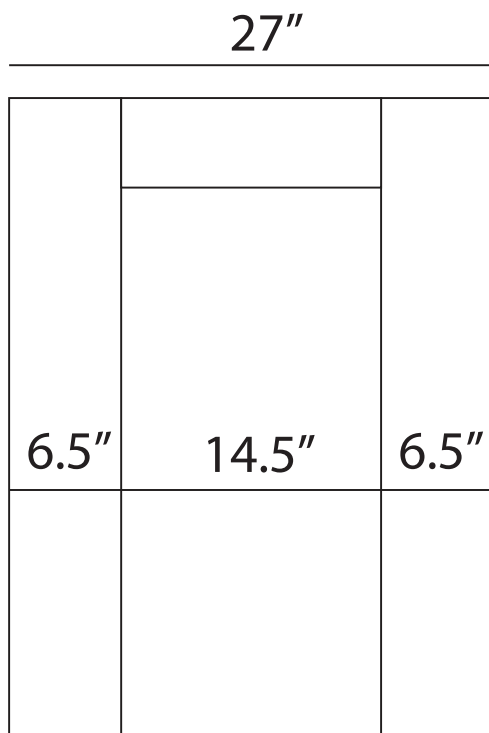

Pallet Specification Sheet

Pallet ID: ppc-3065-4B4SF-CS-CD

Top View:

Bottom View:

Side View:

Components & Specifications:

Dimensions: 30" x 65" x 5.25"

Weight: 72lbs

Stackable

Dynamic Capacity: 3,000lbs

Static Capacity: 17,500lbs

#10-12X1-1/2 Screws

All parts made of recycled plastic

All parts made in USA

Pallet is fully recyclable

Tolerances +/- 3/8"

Pallet Specification Sheet

Pallet ID: ppc-3065-4B4SF-CS-CD

Standard Pallet Jack:

Components & Specifications:

Dimensions: 30" x 65" x 5.25"
Weight: 72lbs
Stackable

Dynamic Capacity: 3,000lbs
Static Capacity: 17,500lbs
#10-12X1-1/2 Screws