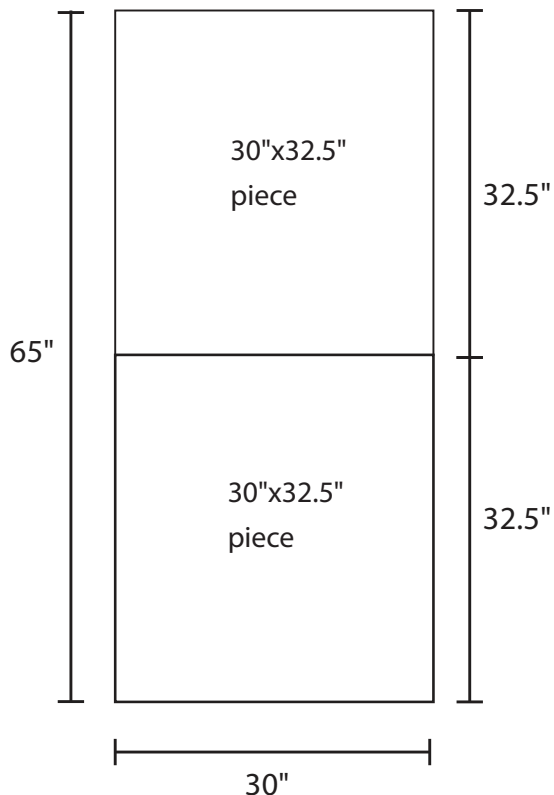

Pallet Specification Sheet

Pallet ID: ppc-3065-4B4SF-CS-CD

Top View:

Bottom View:

Side View:

Components & Specifications:

Dimensions: 30" x 65" x 5.25"

Weight: 72lbs

Stackable

Dynamic Capacity: 3,000lbs

Static Capacity: 17,500lbs

#10-12X1-1/2 Screws

All parts made of recycled plastic

All parts made in USA

Pallet is fully recyclable

Tolerances +/- 3/8"

Pallet Specification Sheet

Pallet ID: ppc-3065-4B4SF-CS-CD

Standard Pallet Jack:

Components & Specifications:

Dimensions: 30" x 65" x 5.25"
Weight: 72lbs
Stackable

Dynamic Capacity: 3,000lbs
Static Capacity: 17,500lbs
#10-12X1-1/2 Screws

All parts made of recycled plastic
All parts made in USA
Pallet is fully recyclable

Tolerances +/- 3/8"