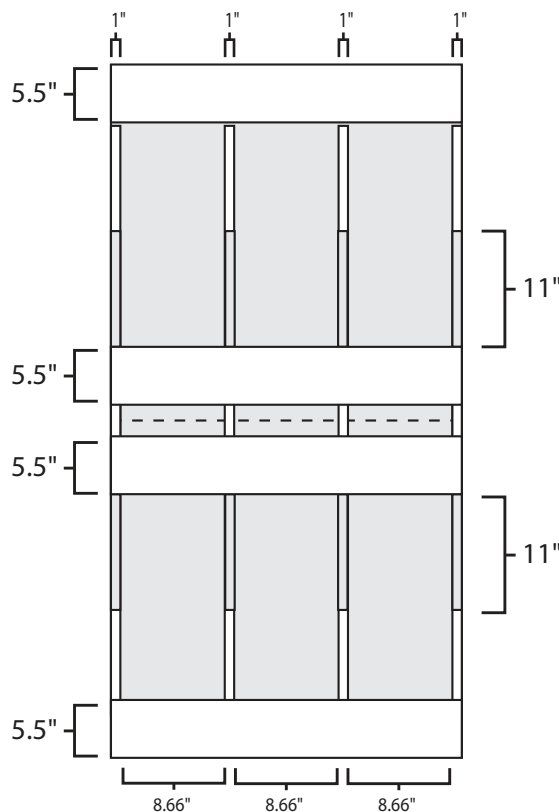

Pallet Specification Sheet

Pallet ID: ppc-3065-4B4SF-CS-CD

Top View:

Bottom View:

Side View:

Components & Specifications:

Dimensions: 30" x 65" x 5.25"

Weight: 72lbs

Stackable

Dynamic Capacity: 3,000lbs

Static Capacity: 17,500lbs

#10-12X1-1/2 Screws

All parts made of recycled plastic

All parts made in USA

Pallet is fully recyclable

Tolerances +/- 3/8"

Pallet Specification Sheet

Pallet ID: ppc-3065-4B4SF-CS-CD

Standard Pallet Jack:

Components & Specifications:

Dimensions: 30" x 65" x 5.25"
Weight: 72lbs
Stackable

Dynamic Capacity: 3,000lbs
Static Capacity: 17,500lbs
#10-12X1-1/2 Screws

All parts made of recycled plastic
All parts made in USA
Pallet is fully recyclable

Tolerances +/- 3/8"