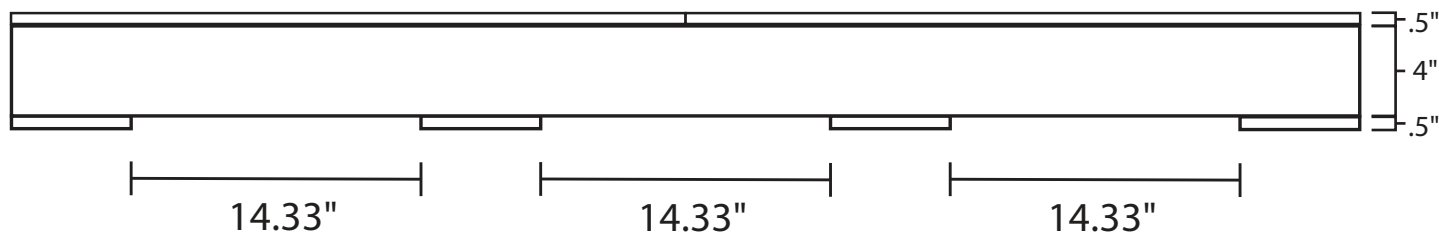

Pallet Specification Sheet

Pallet ID: ppc-3065-4B4SF-SS

Top View:

Bottom View:

Side View:

Components & Specifications:

Dimensions: 30" x 65" x 5"
Weight: 70lbs
Stackable

Dynamic Capacity: 2,000lbs
Static Capacity: 15,000lbs
#10-12X1-1/2 Screws

All parts made of recycled plastic
All parts made in USA
Pallet is fully recyclable
Tolerances +/- 3/8"

Pallet Specification Sheet

Pallet ID: ppc-3065-4B4SF-SS

Components & Specifications:

Dimensions: 30" x 65" x 5"
Weight: 70lbs
Stackable

Dynamic Capacity: 2,000lbs
Static Capacity: 15,000lbs
#10-12X1-1/2 Screws

All parts made of recycled plastic
All parts made in USA
Pallet is fully recyclable

Tolerances +/- 3/8"