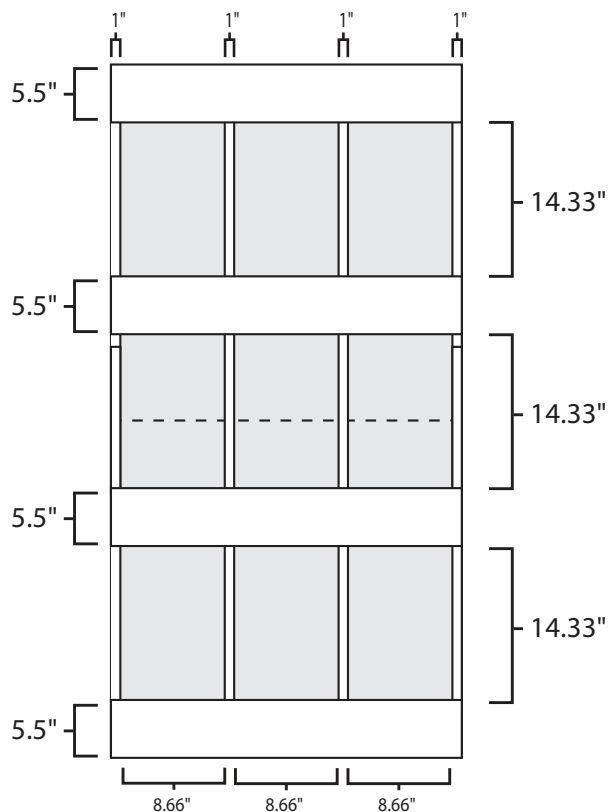

Pallet Specification Sheet

Pallet ID: ppc-3065-4B4SF-SS

Top View:

Bottom View:

Side View:

Components & Specifications:

Dimensions: 30" x 65" x 5"
Weight: 70lbs
Stackable

Dynamic Capacity: 2,000lbs
Static Capacity: 15,000lbs
#10-12X1-1/2 Screws

All parts made of recycled plastic
All parts made in USA
Pallet is fully recyclable
Tolerances +/- 3/8"

Pallet Specification Sheet

Pallet ID: ppc-3065-4B4SF-SS

Components & Specifications:

Dimensions: 30" x 65" x 5"
Weight: 70lbs
Stackable

Dynamic Capacity: 2,000lbs
Static Capacity: 15,000lbs
#10-12X1-1/2 Screws

All parts made of recycled plastic
All parts made in USA
Pallet is fully recyclable

Tolerances +/- 3/8"