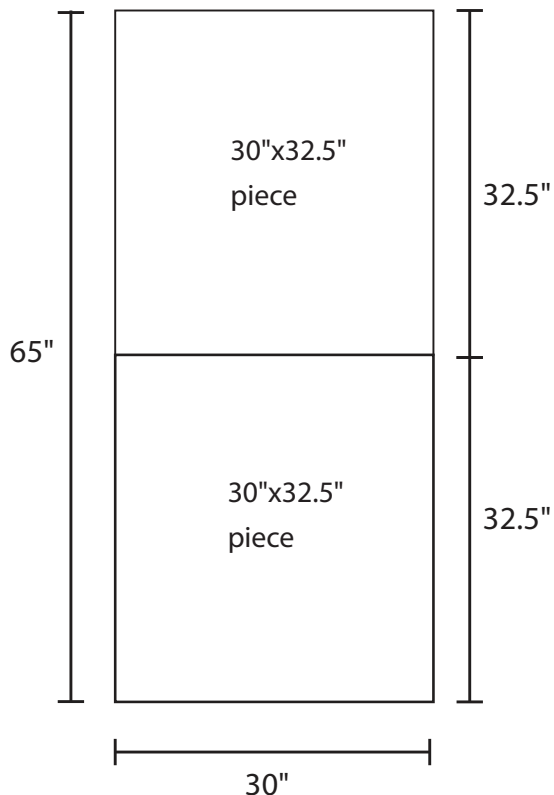

Pallet Specification Sheet

Pallet ID: ppc-3065-4B4SF-SS

Top View:

Bottom View:

Side View:

Components & Specifications:

Dimensions: 30" x 65" x 5"
Weight: 70lbs
Stackable

Dynamic Capacity: 2,000lbs
Static Capacity: 15,000lbs
#10-12X1-1/2 Screws

All parts made of recycled plastic
All parts made in USA
Pallet is fully recyclable
Tolerances +/- 3/8"

Pallet Specification Sheet

Pallet ID: ppc-3065-4B4SF-SS

Components & Specifications:

Dimensions: 30" x 65" x 5"
Weight: 70lbs
Stackable

Dynamic Capacity: 2,000lbs
Static Capacity: 15,000lbs
#10-12X1-1/2 Screws

All parts made of recycled plastic
All parts made in USA
Pallet is fully recyclable

Tolerances +/- 3/8"