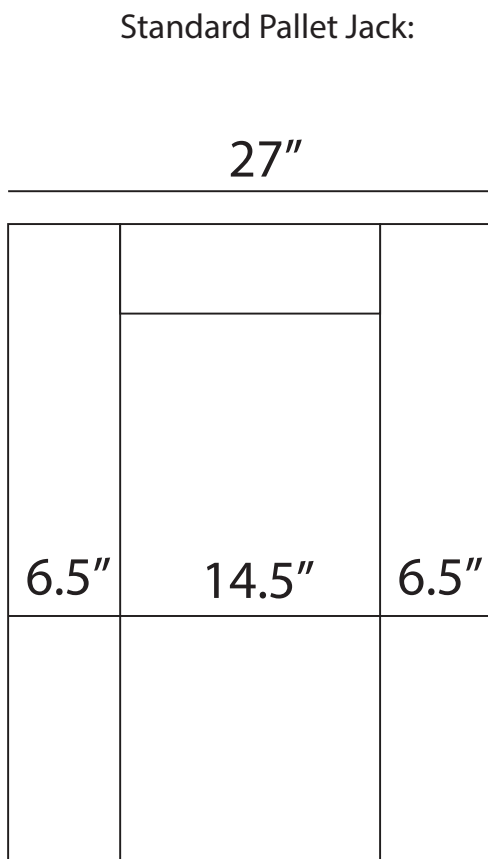

Pallet Specification Sheet

Pallet ID: ppc-3065-4B4SF-SS

Top View:

Bottom View:

Side View:

Components & Specifications:

Dimensions: 30" x 65" x 5"
Weight: 70lbs
Stackable

Dynamic Capacity: 2,000lbs
Static Capacity: 15,000lbs
#10-12X1-1/2 Screws

All parts made of recycled plastic
All parts made in USA
Pallet is fully recyclable
Tolerances +/- 3/8"

Pallet Specification Sheet

Pallet ID: ppc-3065-4B4SF-SS

Components & Specifications:

Dimensions: 30" x 65" x 5"
Weight: 70lbs
Stackable

Dynamic Capacity: 2,000lbs
Static Capacity: 15,000lbs
#10-12X1-1/2 Screws

All parts made of recycled plastic
All parts made in USA
Pallet is fully recyclable

Tolerances +/- 3/8"