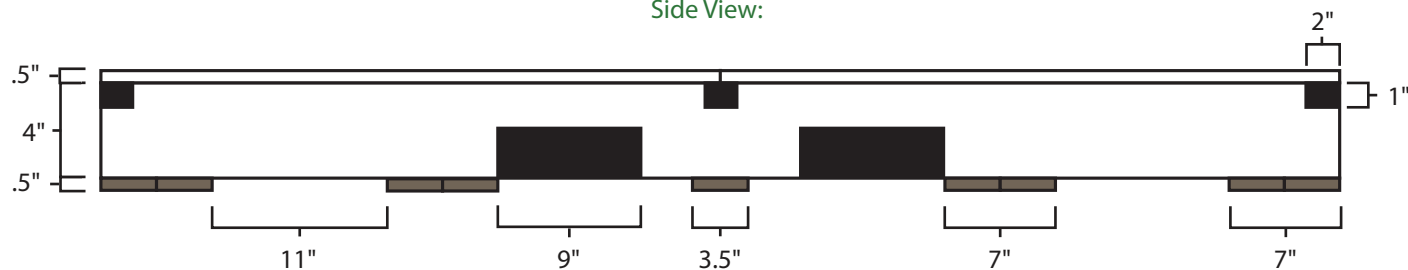

# Pallet Specification Sheet

Pallet ID: ppc3178-9B35F-3XS-CD

Top View:

Bottom View:

Side View:

## Components & Specifications:

Dimensions: 31" x 78" x 5"  
Weight: 100lbs  
Stackable

Dynamic Capacity: 3,000lbs  
Static Capacity: 15,000lbs  
#10-12X1-1/2 Screws

All parts made of recycled plastic  
All parts made in USA  
Pallet is fully recyclable  
Tolerances +/- 3/8"