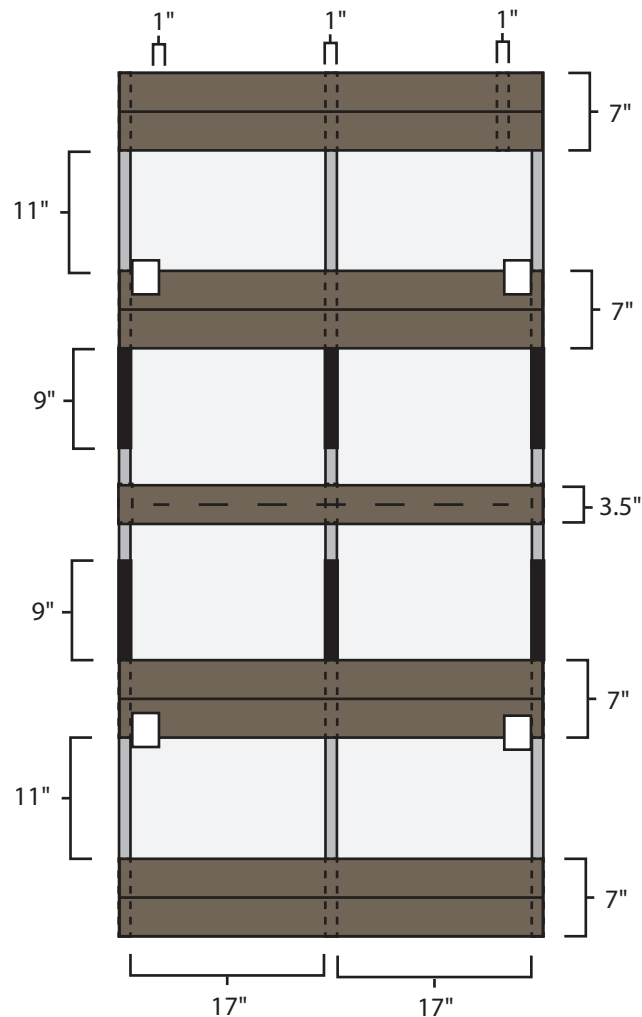

# Pallet Specification Sheet

Pallet ID: ppc3178-9B35F-3XS-CD

Top View:

Bottom View:

Side View:

## Components & Specifications:

Dimensions: 31" x 78" x 5"  
Weight: 100lbs  
Stackable

Dynamic Capacity: 3,000lbs  
Static Capacity: 15,000lbs  
#10-12X1-1/2 Screws

All parts made of recycled plastic  
All parts made in USA  
Pallet is fully recyclable  
Tolerances +/- 3/8"