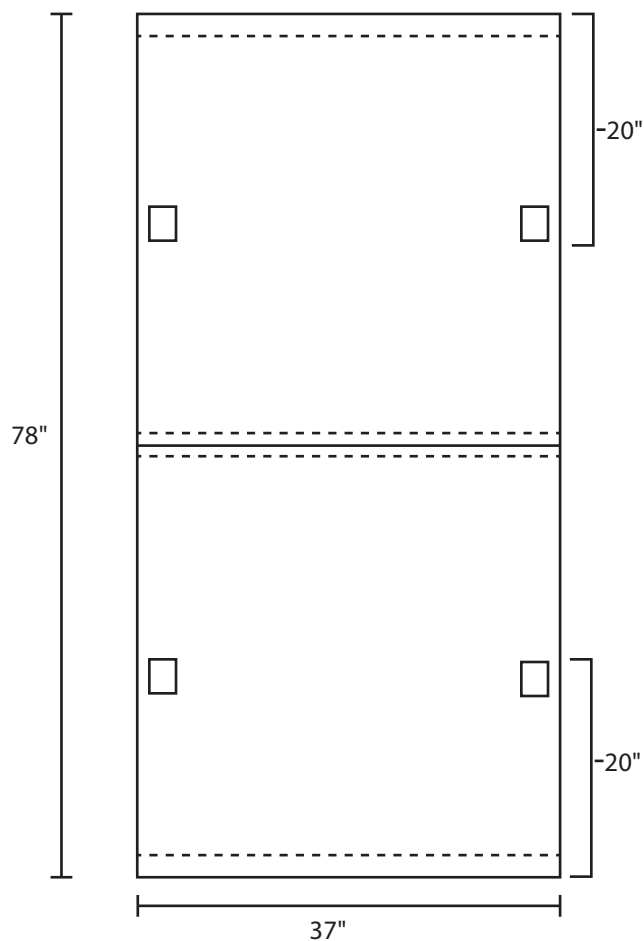

# Pallet Specification Sheet

Pallet ID: ppc3178-9B35F-3XS-CD

Top View:

Bottom View:

Side View:

## Components & Specifications:

Dimensions: 31" x 78" x 5"  
Weight: 100lbs  
Stackable

Dynamic Capacity: 3,000lbs  
Static Capacity: 15,000lbs  
#10-12X1-1/2 Screws

All parts made of recycled plastic  
All parts made in USA  
Pallet is fully recyclable  
Tolerances +/- 3/8"