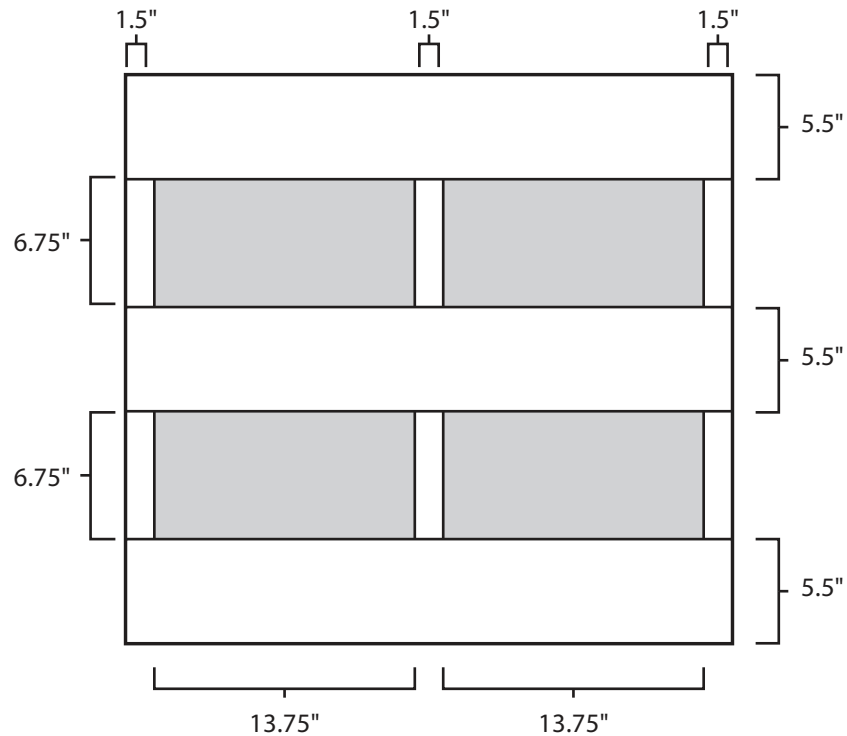

Pallet Specification Sheet

Pallet ID: ppc3230-3B35R-SS

Top View:

Bottom View:

Side View:

Components & Specifications:

Dimensions: 32" x 30" x 5"
Weight: 26.5lbs
Stackable

Dynamic Capacity: 1,500lbs
Static Capacity: 15,000lbs
#10-12X1-1/2 Screws

All parts made of recycled plastic
All parts made in USA
Pallet is fully recyclable

Tolerances +/- 3/8"