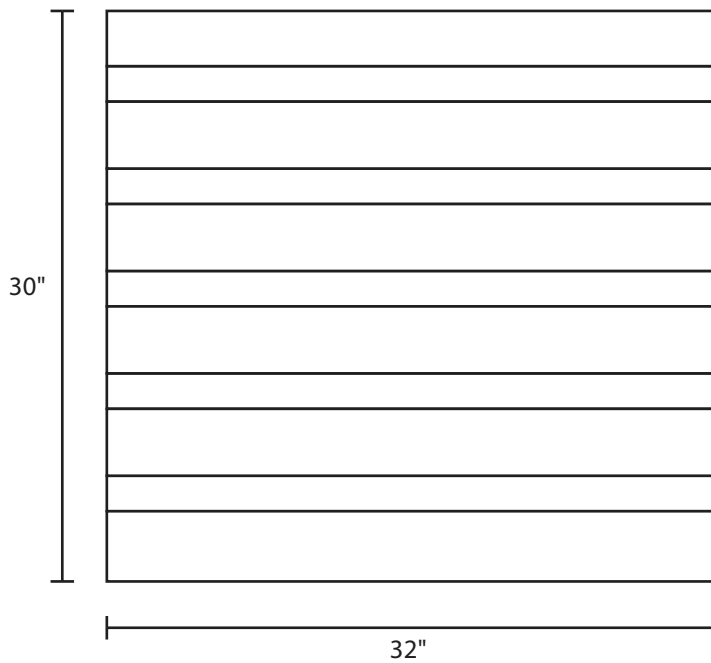

Pallet Specification Sheet

Pallet ID: ppc3230-3B35R-SS

Top View:

Bottom View:

Side View:

Components & Specifications:

Dimensions: 32" x 30" x 5"
Weight: 26.5lbs
Stackable

Dynamic Capacity: 1,500lbs
Static Capacity: 15,000lbs
#10-12X1-1/2 Screws

All parts made of recycled plastic
All parts made in USA
Pallet is fully recyclable

Tolerances +/- 3/8"