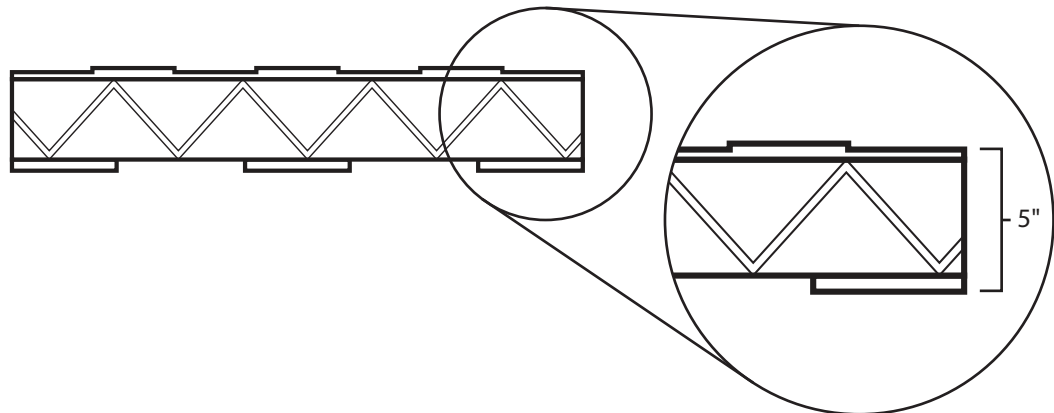

Pallet Specification Sheet

Pallet ID: ppc3230-3B35R-SS

Top View:

Bottom View:

Side View:

Components & Specifications:

Dimensions: 32" x 30" x 5"
Weight: 26.5lbs
Stackable

Dynamic Capacity: 1,500lbs
Static Capacity: 15,000lbs
#10-12X1-1/2 Screws

All parts made of recycled plastic
All parts made in USA
Pallet is fully recyclable

Tolerances +/- 3/8"