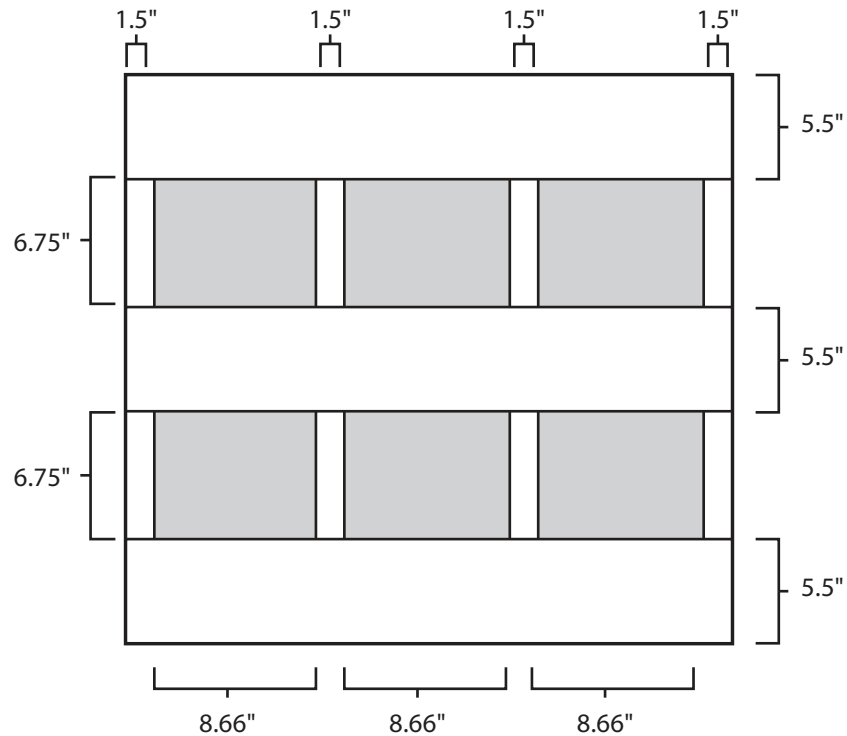

# Pallet Specification Sheet

Pallet ID: ppc3230-3B45R-SS

Top View:

Bottom View:

Side View:

## Components & Specifications:

Dimensions: 32" x 30" x 5"  
Weight: 27lbs  
Stackable

Dynamic Capacity: 2,000lbs  
Static Capacity: 15,000lbs  
#10-12X1-1/2 Screws

All parts made of recycled plastic  
All parts made in USA  
Pallet is fully recyclable

Tolerances +/- 3/8"