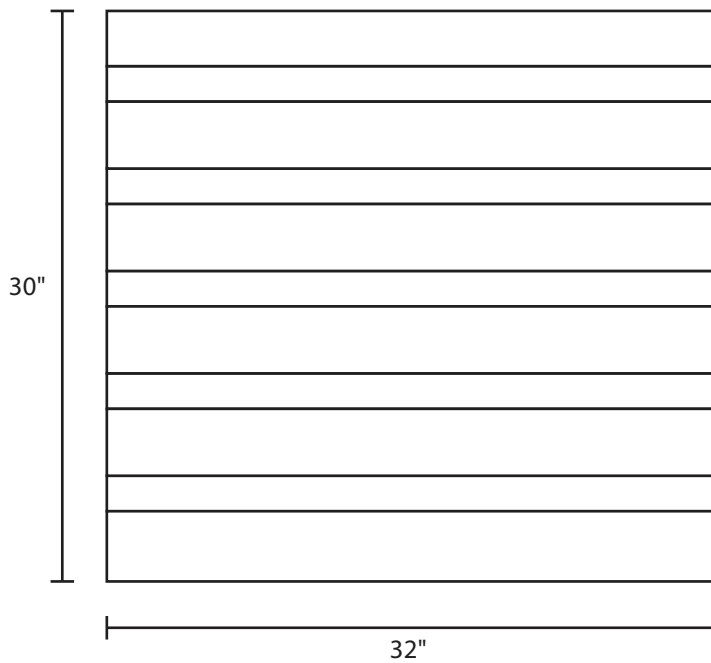

# Pallet Specification Sheet

Pallet ID: ppc3230-3B45R-SS

Top View:

Bottom View:

Side View:

## Components & Specifications:

Dimensions: 32" x 30" x 5"  
Weight: 27lbs  
Stackable

Dynamic Capacity: 2,000lbs  
Static Capacity: 15,000lbs  
#10-12X1-1/2 Screws

All parts made of recycled plastic  
All parts made in USA  
Pallet is fully recyclable

Tolerances +/- 3/8"