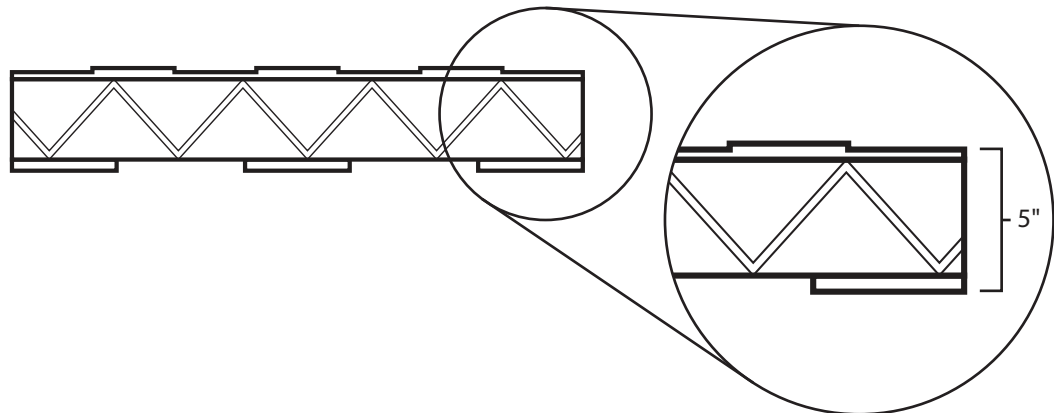

# Pallet Specification Sheet

Pallet ID: ppc3230-3B45R-SS

Top View:

Bottom View:

Side View:

## Components & Specifications:

Dimensions: 32" x 30" x 5"  
Weight: 27lbs  
Stackable

Dynamic Capacity: 2,000lbs  
Static Capacity: 15,000lbs  
#10-12X1-1/2 Screws

All parts made of recycled plastic  
All parts made in USA  
Pallet is fully recyclable

Tolerances +/- 3/8"