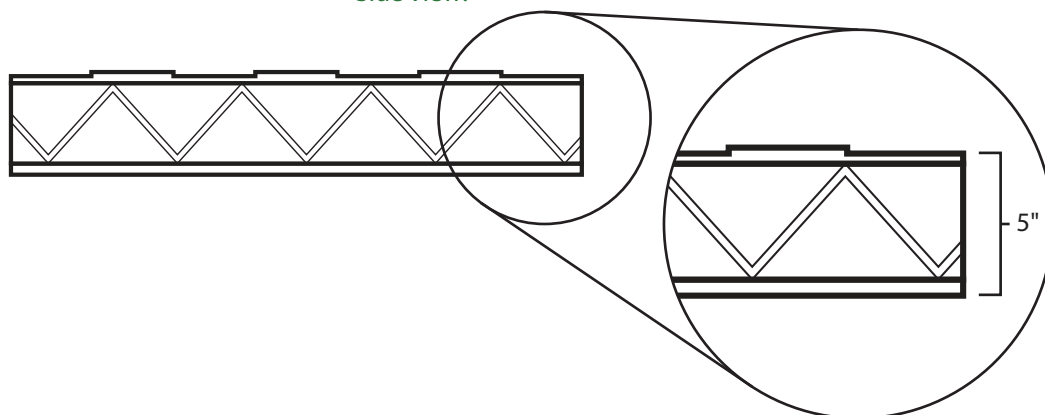

Pallet Specification Sheet

Pallet ID: ppc3230-3SR-SS-RV

Top View:

Bottom View:

Side View:

Components & Specifications:

Dimensions: 32" x 30" x 5"
Weight: 33.5lbs
Stackable

Dynamic Capacity: 1,500lbs
Static Capacity: 15,000lbs
#10-12X1-1/2 Screws

All parts made of recycled plastic
All parts made in USA
Pallet is fully recyclable

Tolerances +/- 3/8"