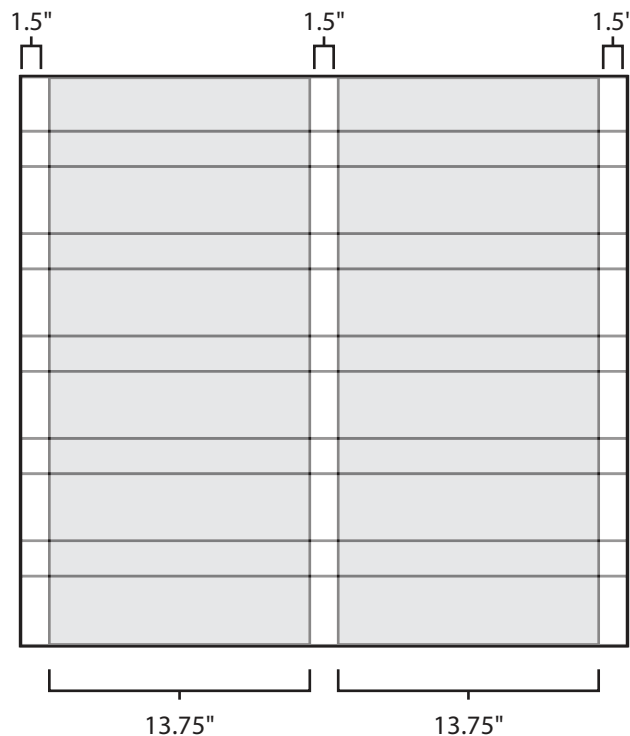

Pallet Specification Sheet

Pallet ID: ppc3230-3SR-SS-RV

Top View:

Bottom View:

Side View:

Components & Specifications:

Dimensions: 32" x 30" x 5"
Weight: 33.5lbs
Stackable

Dynamic Capacity: 1,500lbs
Static Capacity: 15,000lbs
#10-12X1-1/2 Screws

All parts made of recycled plastic
All parts made in USA
Pallet is fully recyclable

Tolerances +/- 3/8"