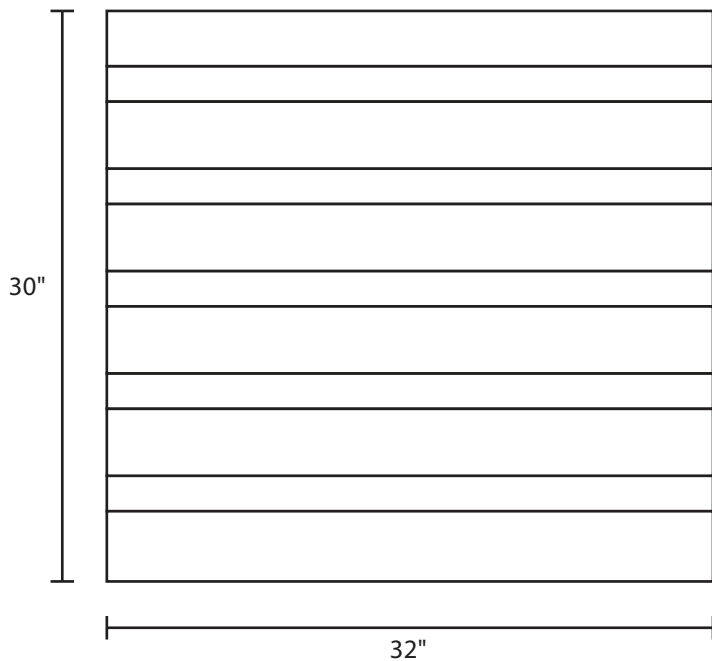

Pallet Specification Sheet

Pallet ID: ppc3230-3SR-SS-RV

Top View:

Bottom View:

Side View:

Components & Specifications:

Dimensions: 32" x 30" x 5"
Weight: 33.5lbs
Stackable

Dynamic Capacity: 1,500lbs
Static Capacity: 15,000lbs
#10-12X1-1/2 Screws

All parts made of recycled plastic
All parts made in USA
Pallet is fully recyclable

Tolerances +/- 3/8"