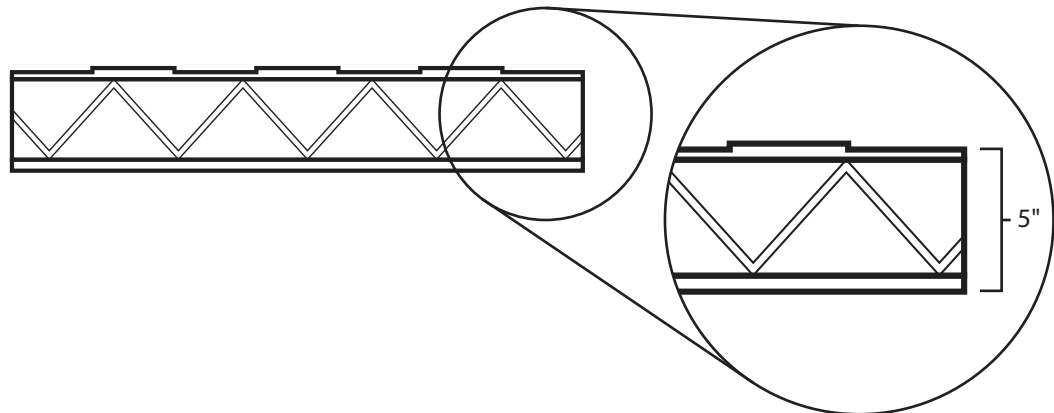

# Pallet Specification Sheet

Pallet ID: ppc3230-4SR-SS-RV

Top View:

Bottom View:

Side View:

## Components & Specifications:

Dimensions: 32" x 30" x 5"  
Weight: 37lbs  
Stackable

Dynamic Capacity: 2,000lbs  
Static Capacity: 15,000lbs  
#10-12X1-1/2 Screws

All parts made of recycled plastic  
All parts made in USA  
Pallet is fully recyclable

Tolerances +/- 3/8"