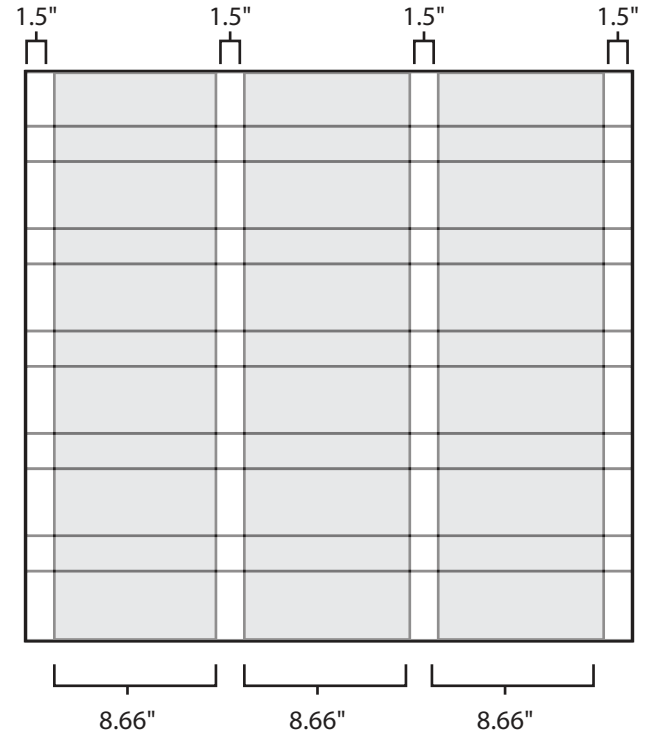

# Pallet Specification Sheet

Pallet ID: ppc3230-4SR-SS-RV

Top View:

Bottom View:

Side View:

## Components & Specifications:

Dimensions: 32" x 30" x 5"  
Weight: 37lbs  
Stackable

Dynamic Capacity: 2,000lbs  
Static Capacity: 15,000lbs  
#10-12X1-1/2 Screws

All parts made of recycled plastic  
All parts made in USA  
Pallet is fully recyclable

Tolerances +/- 3/8"