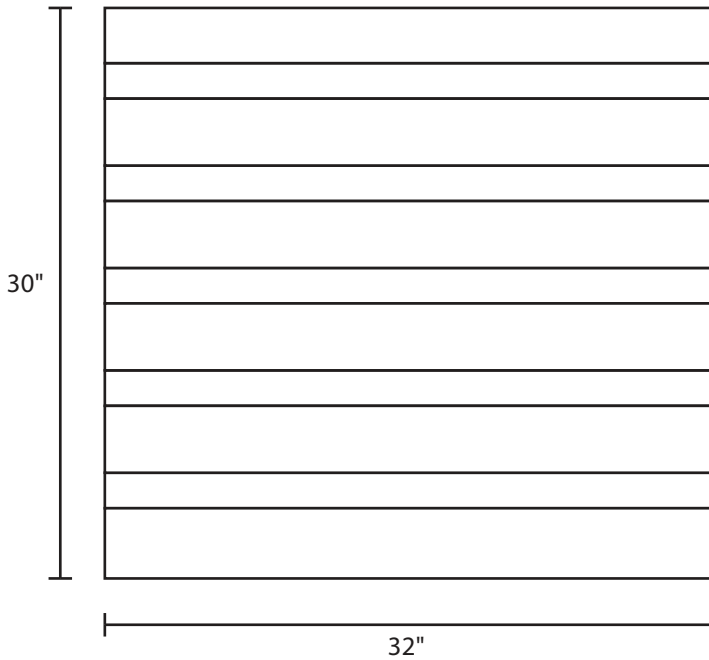

# Pallet Specification Sheet

Pallet ID: ppc3230-4SR-SS-RV

Top View:

Bottom View:

Side View:

## Components & Specifications:

Dimensions: 32" x 30" x 5"  
Weight: 37lbs  
Stackable

Dynamic Capacity: 2,000lbs  
Static Capacity: 15,000lbs  
#10-12X1-1/2 Screws

All parts made of recycled plastic  
All parts made in USA  
Pallet is fully recyclable

Tolerances +/- 3/8"