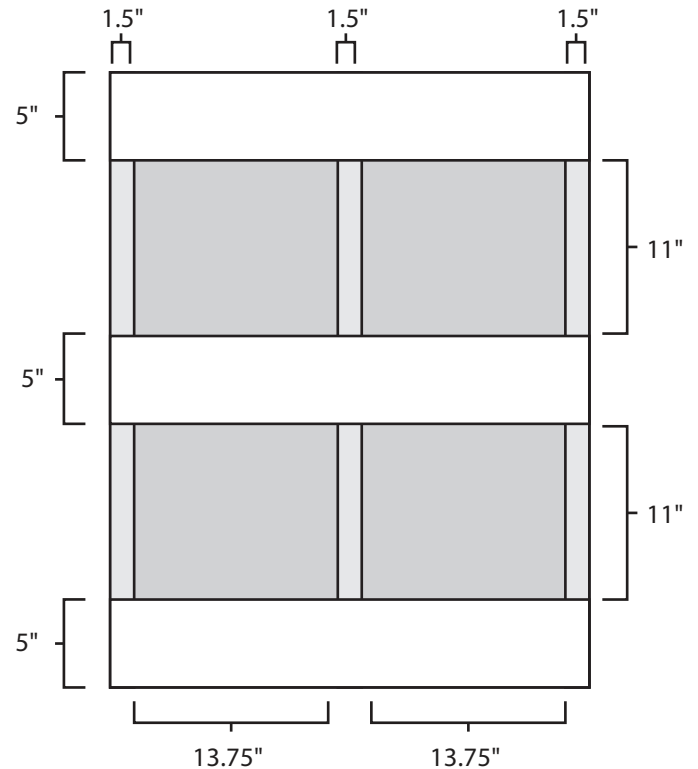

Pallet Specification Sheet

Pallet ID: ppc3237-3B35F

Top View:

Bottom View:

Side View:

Components & Specifications:

Dimensions: 32" x 37" x 5"
Weight: 31.5lbs
Stackable

Dynamic Capacity: 1,500lbs
Static Capacity: 15,000lbs
#10-12X1-1/2 Screws