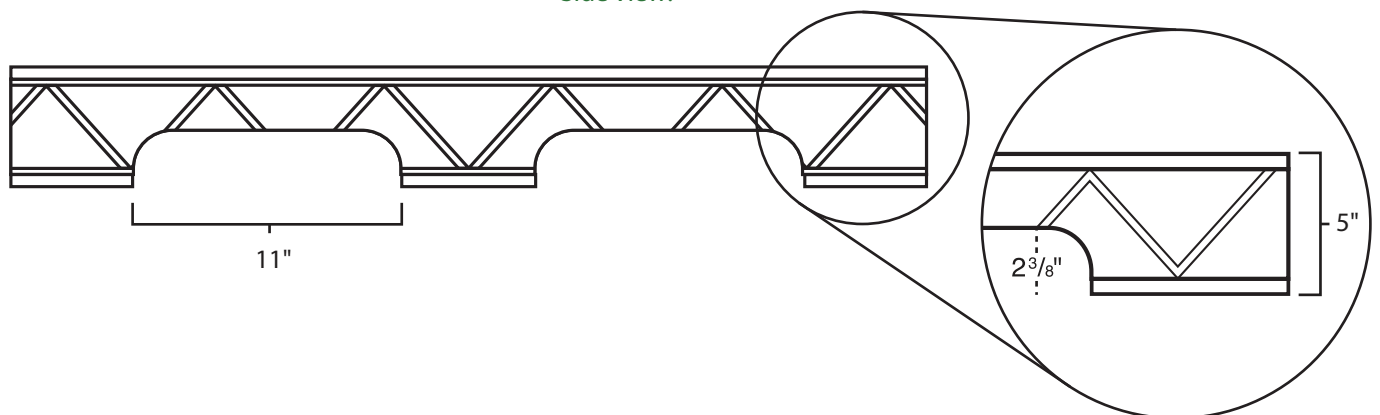

Pallet Specification Sheet

Pallet ID: ppc3237-3B35F

Top View:

Bottom View:

Side View:

Components & Specifications:

Dimensions: 32" x 37" x 5"
Weight: 31.5lbs
Stackable

Dynamic Capacity: 1,500lbs
Static Capacity: 15,000lbs
#10-12X1-1/2 Screws