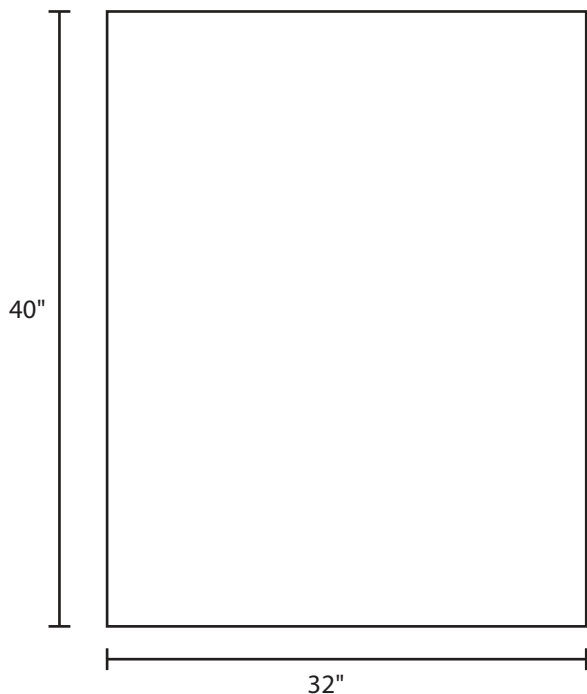

Pallet Specification Sheet

Pallet ID: ppc-3240-4B4SF-SS

Top View:

Bottom View:

Side View:

Components & Specifications:

Dimensions: 32" x 40" x 5"
Weight: 38lbs
Stackable

Dynamic Capacity: 2,000lbs
Static Capacity: 15,000lbs
#10-12X1-1/2 Screws

All parts made of recycled plastic
All parts made in USA
Pallet is fully recyclable

Tolerances +/- 3/8"