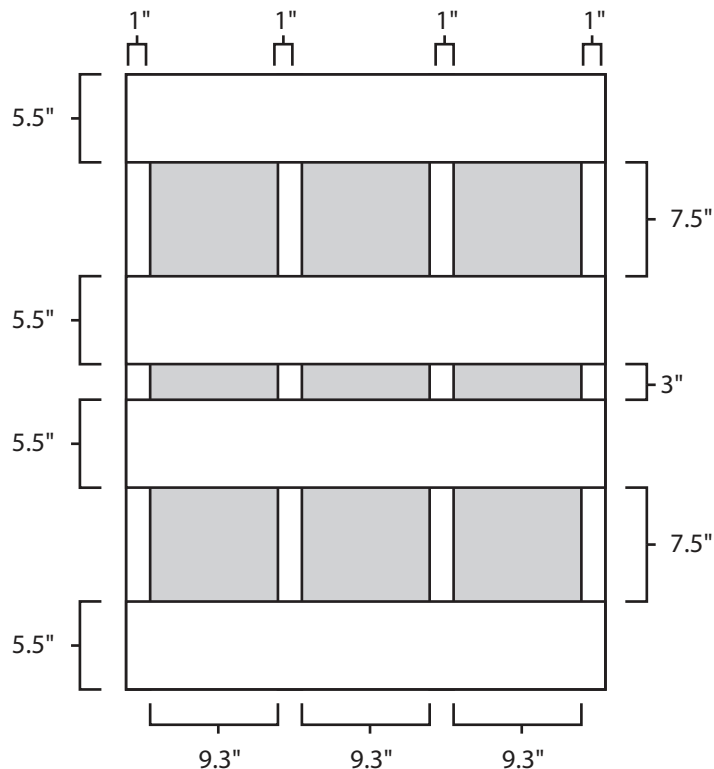

Pallet Specification Sheet

Pallet ID: ppc-3240-4B4SF-SS

Top View:

Bottom View:

Side View:

Components & Specifications:

Dimensions: 32" x 40" x 5"
Weight: 38lbs
Stackable

Dynamic Capacity: 2,000lbs
Static Capacity: 15,000lbs
#10-12X1-1/2 Screws

All parts made of recycled plastic
All parts made in USA
Pallet is fully recyclable

Tolerances +/- 3/8"