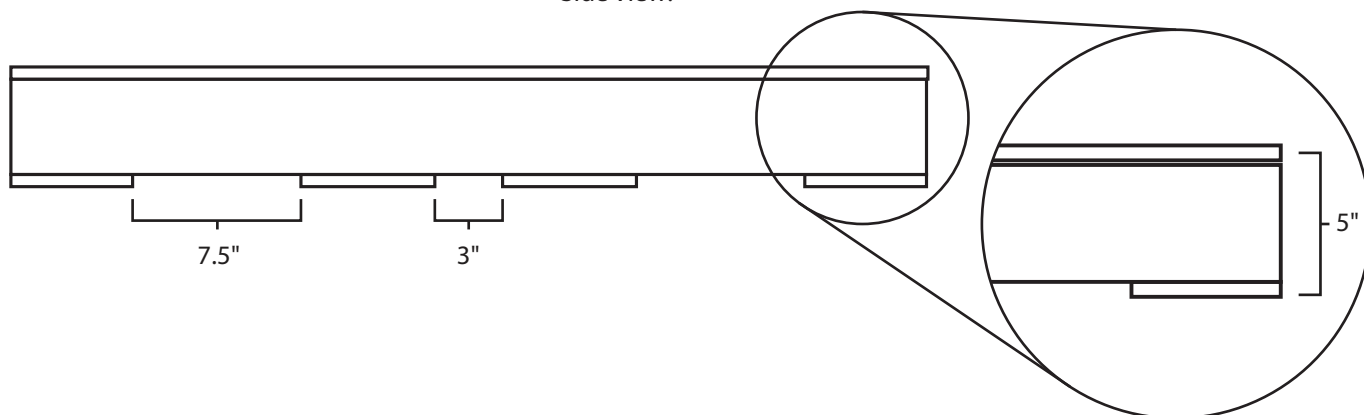

Pallet Specification Sheet

Pallet ID: ppc-3240-4B4SF-SS

Top View:

Bottom View:

Side View:

Components & Specifications:

Dimensions: 32" x 40" x 5"
Weight: 38lbs
Stackable

Dynamic Capacity: 2,000lbs
Static Capacity: 15,000lbs
#10-12X1-1/2 Screws

All parts made of recycled plastic
All parts made in USA
Pallet is fully recyclable

Tolerances +/- 3/8"