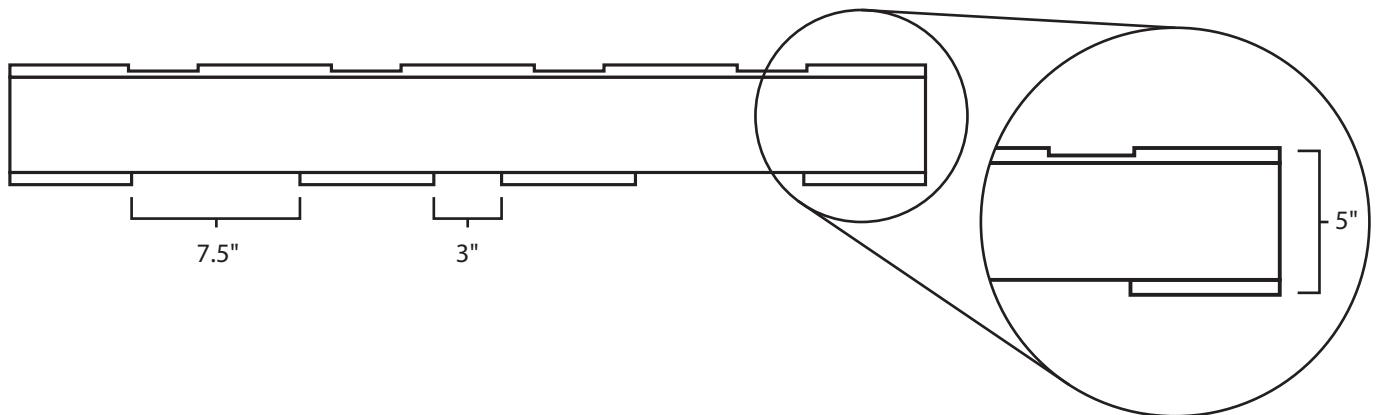

Pallet Specification Sheet

Pallet ID: ppc3240-4B4SR-SS

Top View:

Bottom View:

Side View:

Components & Specifications:

Dimensions: 32" x 40" x 5"
Weight: 38lbs
Stackable

Dynamic Capacity: 2,000lbs
Static Capacity: 15,000lbs
#10-12X1-1/2 Screws

All parts made of recycled plastic
All parts made in USA
Pallet is fully recyclable

Tolerances +/- 3/8"