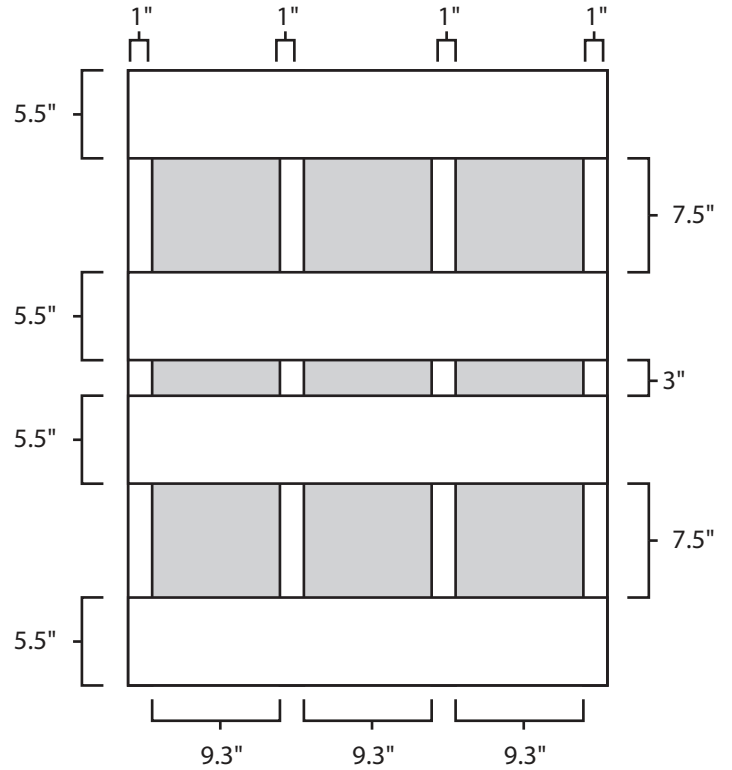

Pallet Specification Sheet

Pallet ID: ppc3240-4B4SR-SS

Top View:

Bottom View:

Side View:

Components & Specifications:

Dimensions: 32" x 40" x 5"
Weight: 38lbs
Stackable

Dynamic Capacity: 2,000lbs
Static Capacity: 15,000lbs
#10-12X1-1/2 Screws

All parts made of recycled plastic
All parts made in USA
Pallet is fully recyclable

Tolerances +/- 3/8"