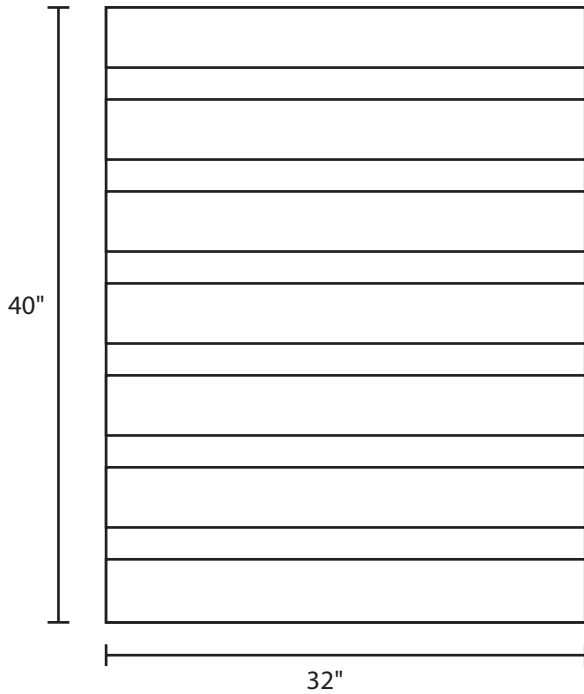

Pallet Specification Sheet

Pallet ID: ppc3240-4B4SR-SS

Top View:

Bottom View:

Side View:

Components & Specifications:

Dimensions: 32" x 40" x 5"
Weight: 38lbs
Stackable

Dynamic Capacity: 2,000lbs
Static Capacity: 15,000lbs
#10-12X1-1/2 Screws

All parts made of recycled plastic
All parts made in USA
Pallet is fully recyclable

Tolerances +/- 3/8"