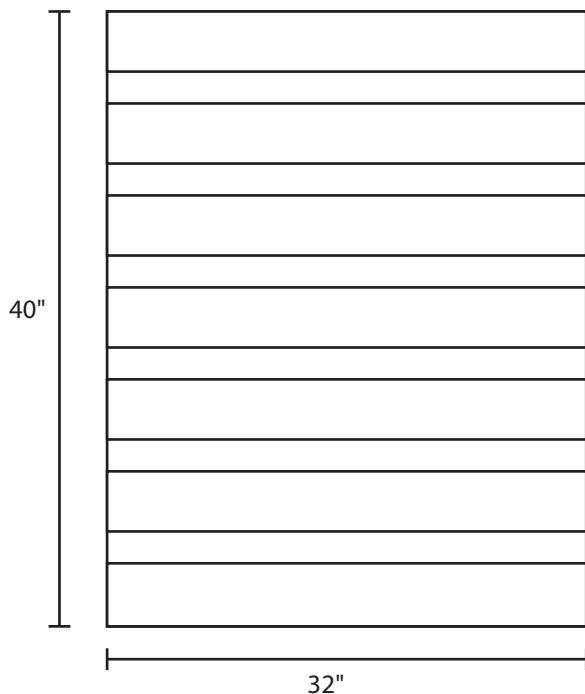

Pallet Specification Sheet

Pallet ID: ppc3240-4SR-SS-RV

Top View:

Bottom View:

Side View:

Components & Specifications:

Dimensions: 32" x 40" x 5"
Weight: 49.5lbs
Stackable

Dynamic Capacity: 2,000lbs
Static Capacity: 15,000lbs
#10-12X1-1/2 Screws

All parts made of recycled plastic
All parts made in USA
Pallet is fully recyclable
Tolerances +/- 3/8"