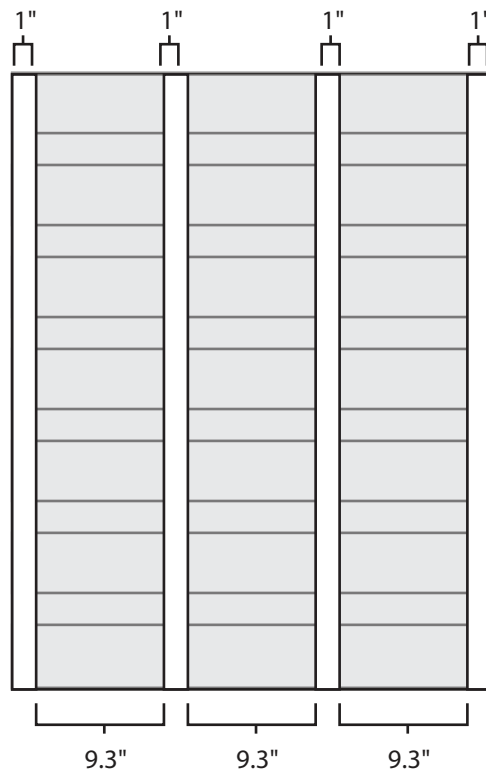

Pallet Specification Sheet

Pallet ID: ppc3240-4SR-SS-RV

Top View:

Bottom View:

Side View:

Components & Specifications:

Dimensions: 32" x 40" x 5"
Weight: 49.5lbs
Stackable

Dynamic Capacity: 2,000lbs
Static Capacity: 15,000lbs
#10-12X1-1/2 Screws

All parts made of recycled plastic
All parts made in USA
Pallet is fully recyclable
Tolerances +/- 3/8"