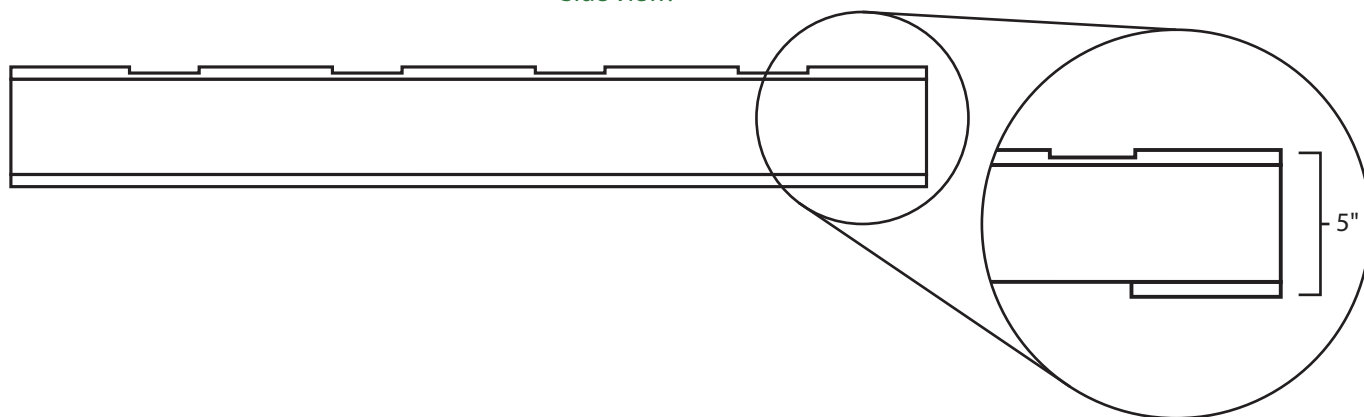

Pallet Specification Sheet

Pallet ID: ppc3240-4SR-SS-RV

Top View:

Bottom View:

Side View:

Components & Specifications:

Dimensions: 32" x 40" x 5"
Weight: 49.5lbs
Stackable

Dynamic Capacity: 2,000lbs
Static Capacity: 15,000lbs
#10-12X1-1/2 Screws

All parts made of recycled plastic
All parts made in USA
Pallet is fully recyclable
Tolerances +/- 3/8"