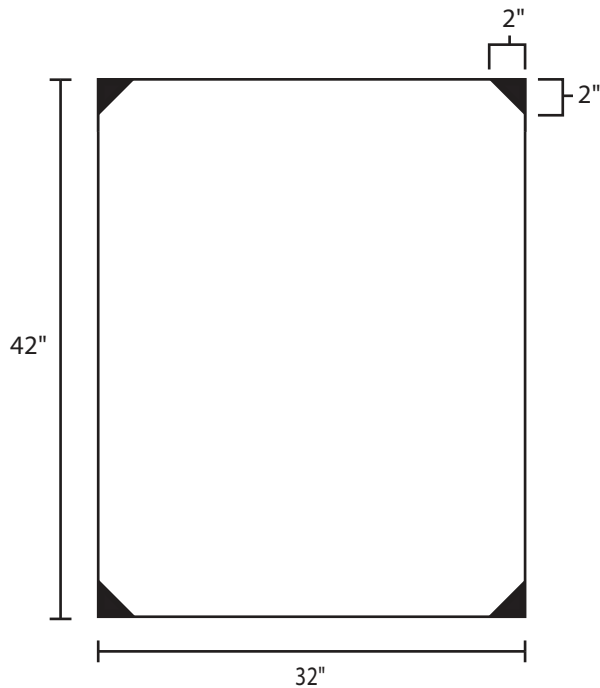

Pallet Specification Sheet

Pallet ID: ppc3242-4B35F-CD

Top View:

Bottom View:

Side View:

Components & Specifications:

Dimensions: 32" x 42" x 5"

5.5" Tall Corners

Weight: 38lbs

Stackable

Dynamic Capacity: 2,000lbs

Static Capacity: 15,000lbs

#10-12X1-1/2 Screws

All parts made of recycled plastic

All parts made in USA

Pallet is fully recyclable

Tolerances +/- 3/8"