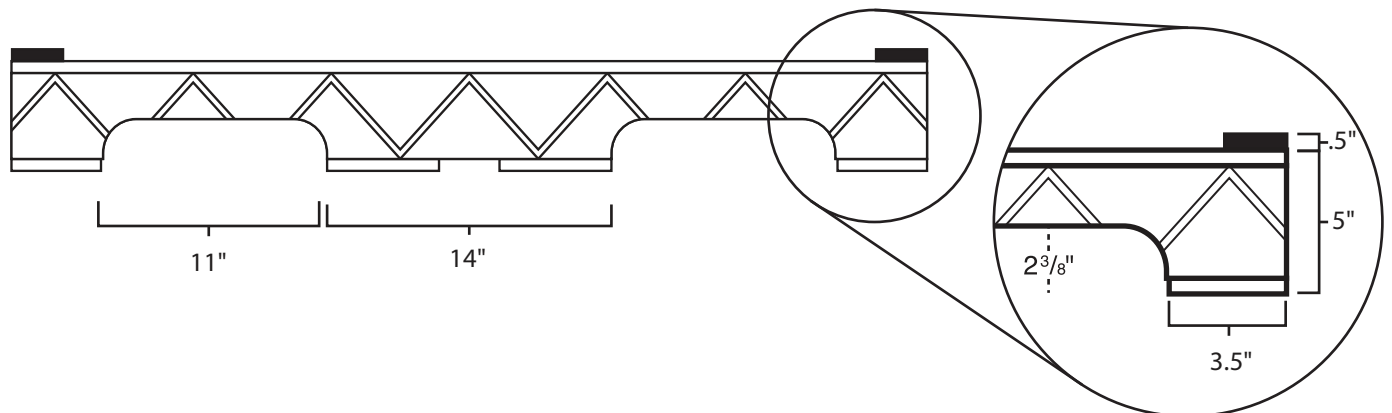

Pallet Specification Sheet

Pallet ID: ppc3242-4B35F-CD

Top View:

Bottom View:

Side View:

Components & Specifications:

Dimensions: 32" x 42" x 5"

5.5" Tall Corners

Weight: 38lbs

Stackable

Dynamic Capacity: 2,000lbs

Static Capacity: 15,000lbs

#10-12X1-1/2 Screws

All parts made of recycled plastic

All parts made in USA

Pallet is fully recyclable

Tolerances +/- 3/8"