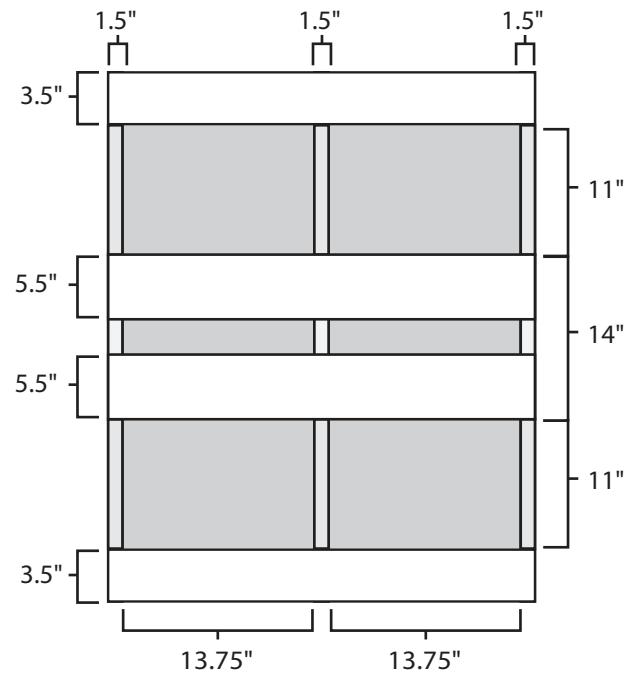

Pallet Specification Sheet

Pallet ID: ppc3242-4B35F-CD

Top View:

Bottom View:

Side View:

Components & Specifications:

Dimensions: 32" x 42" x 5"

5.5" Tall Corners

Weight: 38lbs

Stackable

Dynamic Capacity: 2,000lbs

Static Capacity: 15,000lbs

#10-12X1-1/2 Screws

All parts made of recycled plastic

All parts made in USA

Pallet is fully recyclable

Tolerances +/- 3/8"