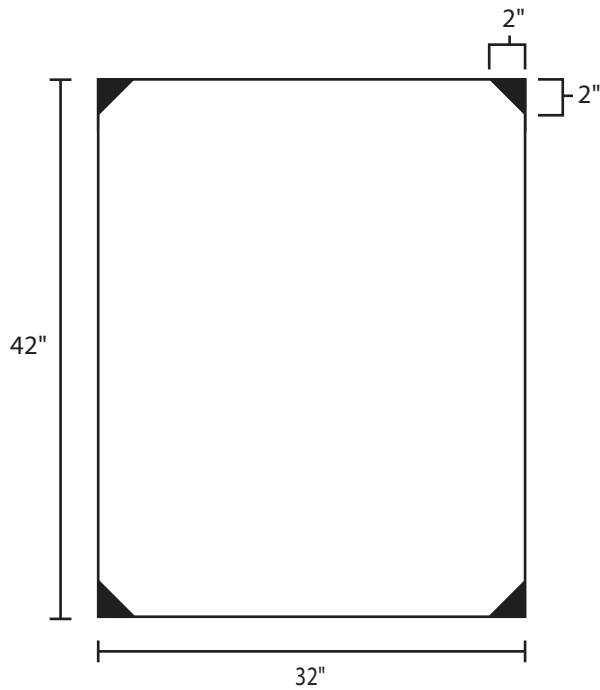

Pallet Specification Sheet

Pallet ID: ppc3242-4B45F-CD

Top View:

Bottom View:

Side View:

Components & Specifications:

Dimensions: 32" x 42" x 5"
5.5" Tall Corners
Weight: 38lbs
Stackable

Dynamic Capacity: 2,000lbs
Static Capacity: 15,000lbs
#10-12X1-1/2 Screws

All parts made of recycled plastic
All parts made in USA
Pallet is fully recyclable

Tolerances +/- 3/8"