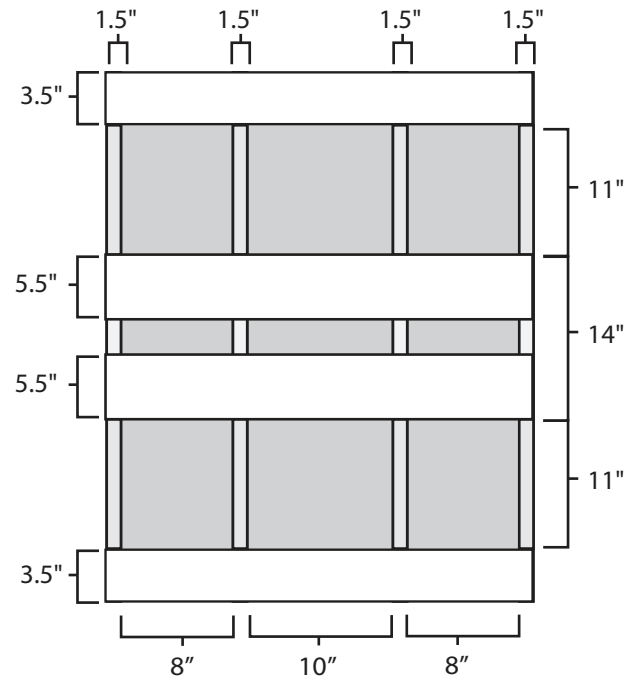

Pallet Specification Sheet

Pallet ID: ppc3242-4B45F-CD

Top View:

Bottom View:

Side View:

Components & Specifications:

Dimensions: 32" x 42" x 5"
5.5" Tall Corners
Weight: 38lbs
Stackable

Dynamic Capacity: 2,000lbs
Static Capacity: 15,000lbs
#10-12X1-1/2 Screws

All parts made of recycled plastic
All parts made in USA
Pallet is fully recyclable

Tolerances +/- 3/8"