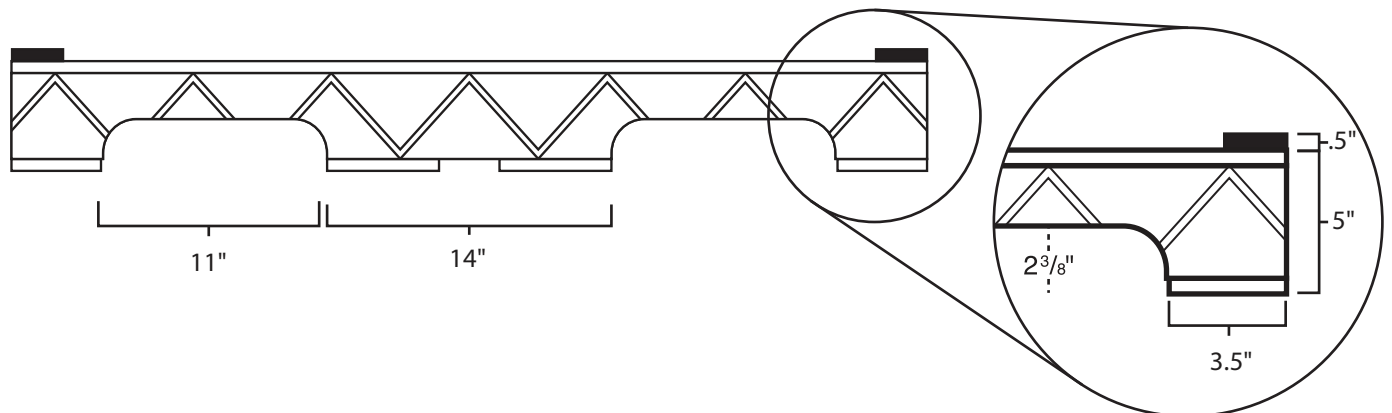

Pallet Specification Sheet

Pallet ID: ppc3242-4B45F-CD

Top View:

Bottom View:

Side View:

Components & Specifications:

Dimensions: 32" x 42" x 5"
5.5" Tall Corners
Weight: 38lbs
Stackable

Dynamic Capacity: 2,000lbs
Static Capacity: 15,000lbs
#10-12X1-1/2 Screws

All parts made of recycled plastic
All parts made in USA
Pallet is fully recyclable

Tolerances +/- 3/8"