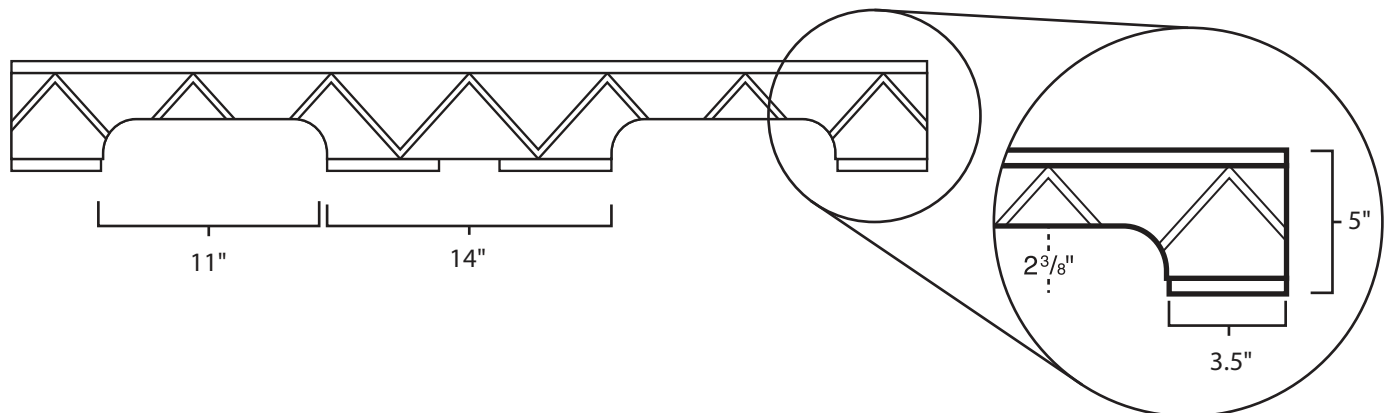

Pallet Specification Sheet

Pallet ID: ppc3242-4B45R-CS

Top View:

Bottom View:

Side View:

Components & Specifications:

Dimensions: 32" x 42" x 5"
Weight: 41.5lbs
Stackable

Dynamic Capacity: 2,000lbs
Static Capacity: 15,000lbs
#10-12X1-1/2 Screws

All parts made of recycled plastic
All parts made in USA
Pallet is fully recyclable
Tolerances +/- 3/8"