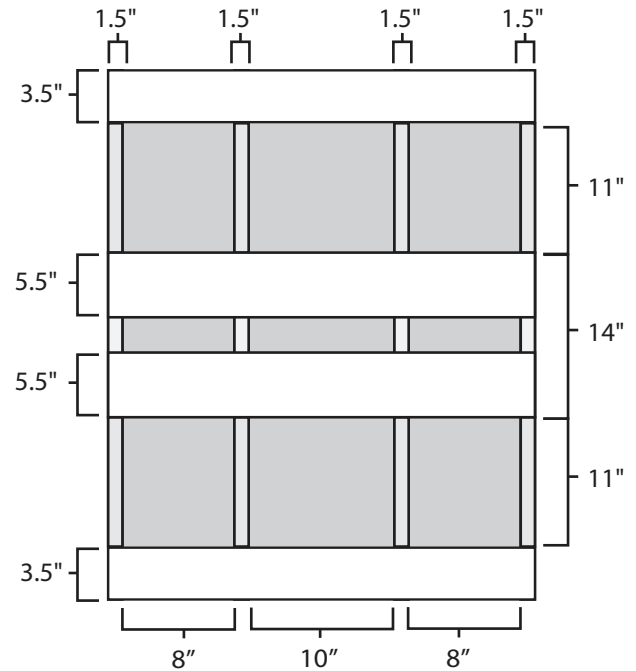

Pallet Specification Sheet

Pallet ID: ppc3242-4B45R-CS

Top View:

Bottom View:

Side View:

Components & Specifications:

Dimensions: 32" x 42" x 5"
Weight: 41.5lbs
Stackable

Dynamic Capacity: 2,000lbs
Static Capacity: 15,000lbs
#10-12X1-1/2 Screws

All parts made of recycled plastic
All parts made in USA
Pallet is fully recyclable
Tolerances +/- 3/8"