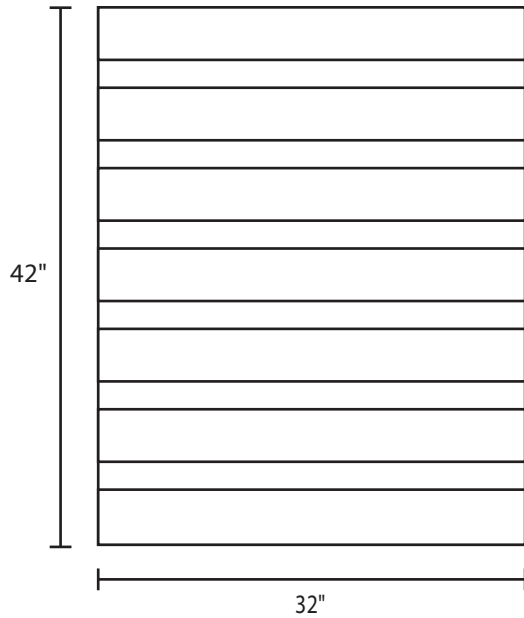

Pallet Specification Sheet

Pallet ID: ppc3242-4B45R-CS

Top View:

Bottom View:

Side View:

Components & Specifications:

Dimensions: 32" x 42" x 5"
Weight: 41.5lbs
Stackable

Dynamic Capacity: 2,000lbs
Static Capacity: 15,000lbs
#10-12X1-1/2 Screws

All parts made of recycled plastic
All parts made in USA
Pallet is fully recyclable
Tolerances +/- 3/8"