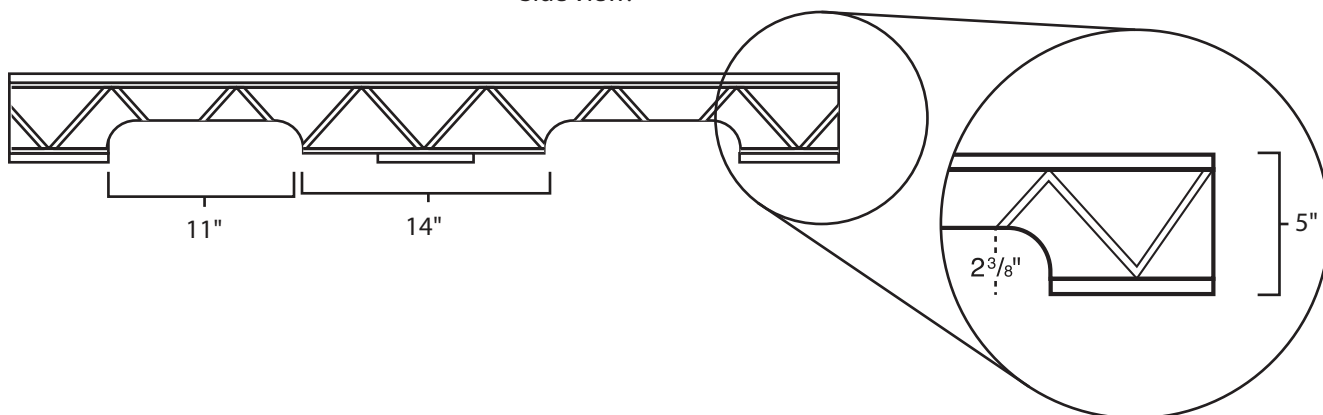

Pallet Specification Sheet

Pallet ID: ppc-3246-3B4SF-CS

Top View:

Bottom View:

Side View:

Components & Specifications:

Dimensions: 32" x 46" x 5"
Weight: 44 lbs
Stackable

Dynamic Capacity: 2,000lbs
Static Capacity: 15,000lbs
#10-12X1-1/2 Screws