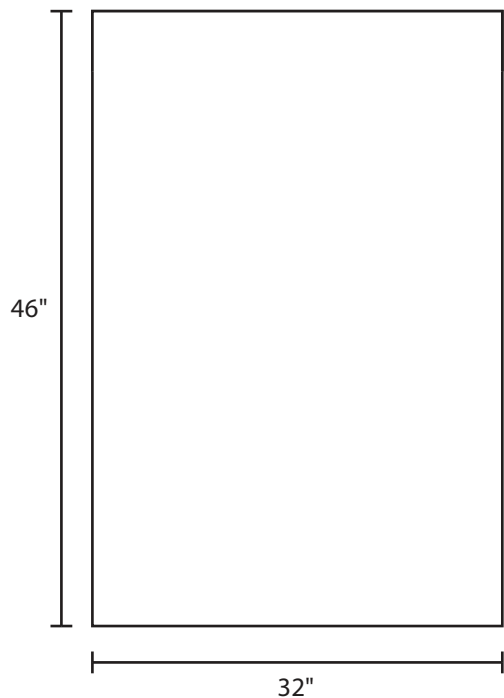

Pallet Specification Sheet

Pallet ID: ppc-3246-3B4SF-CS

Top View:

Bottom View:

Side View:

Components & Specifications:

Dimensions: 32" x 46" x 5"
Weight: 44 lbs
Stackable

Dynamic Capacity: 2,000lbs
Static Capacity: 15,000lbs
#10-12X1-1/2 Screws