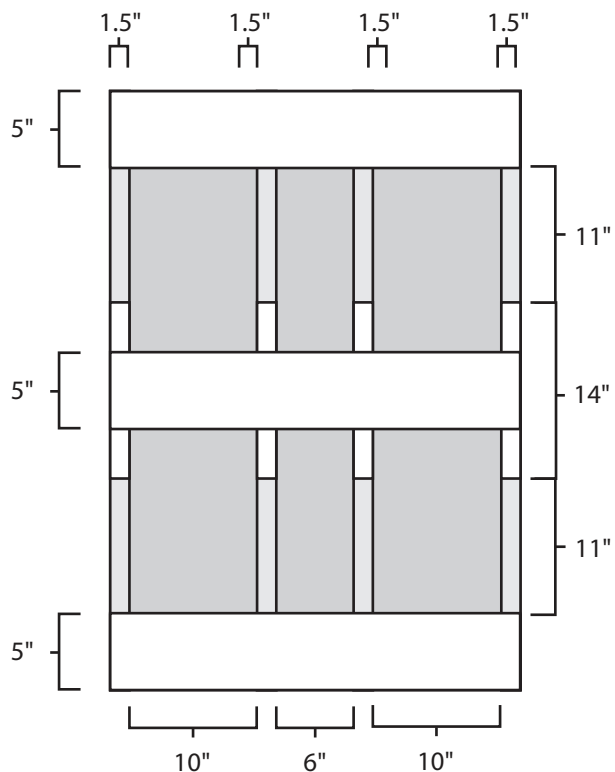

Pallet Specification Sheet

Pallet ID: ppc-3246-3B4SF-CS

Top View:

Bottom View:

Side View:

Components & Specifications:

Dimensions: 32" x 46" x 5"
Weight: 44 lbs
Stackable

Dynamic Capacity: 2,000lbs
Static Capacity: 15,000lbs
#10-12X1-1/2 Screws