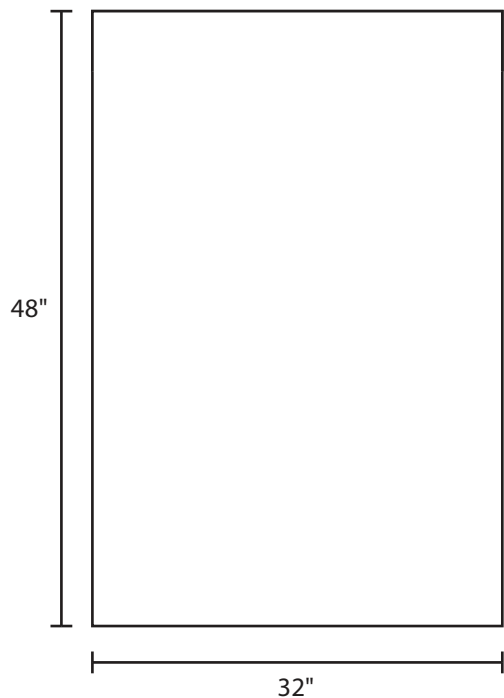

Pallet Specification Sheet

Pallet ID: ppc-3248-3B4SF-CB

Top View:

Bottom View:

Side View:

Components & Specifications:

Dimensions: 32" x 48" x 5 3/4"
Weight: 56 lbs
Stackable

Dynamic Capacity: 3,000lbs
Static Capacity: 15,000lbs
#10-12X1-1/2 Screws

All parts made of recycled plastic
All parts made in USA
Pallet is fully recyclable

Tolerances +/- 3/8"