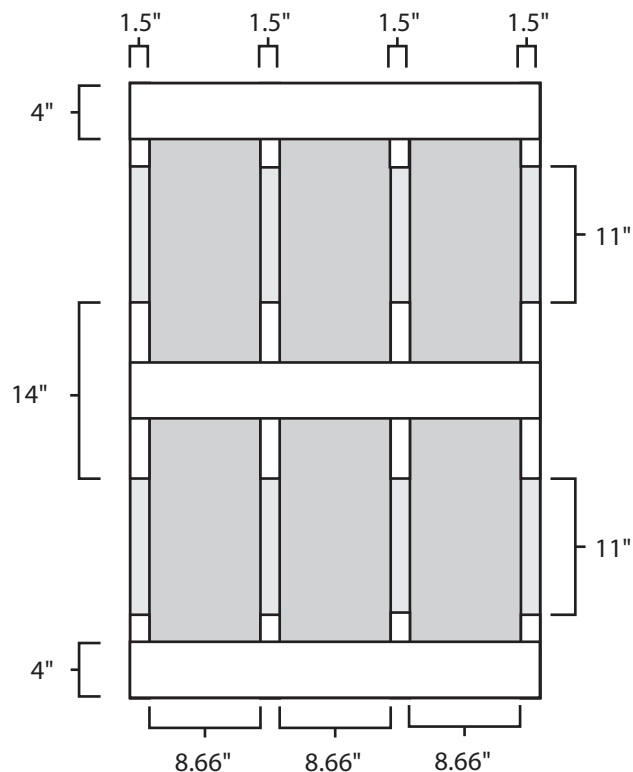

Pallet Specification Sheet

Pallet ID: ppc-3248-3B4SF-CB

Top View:

Bottom View:

Side View:

Components & Specifications:

Dimensions: 32" x 48" x 5 3/4"
Weight: 56 lbs
Stackable

Dynamic Capacity: 3,000lbs
Static Capacity: 15,000lbs
#10-12X1-1/2 Screws

All parts made of recycled plastic
All parts made in USA
Pallet is fully recyclable

Tolerances +/- 3/8"