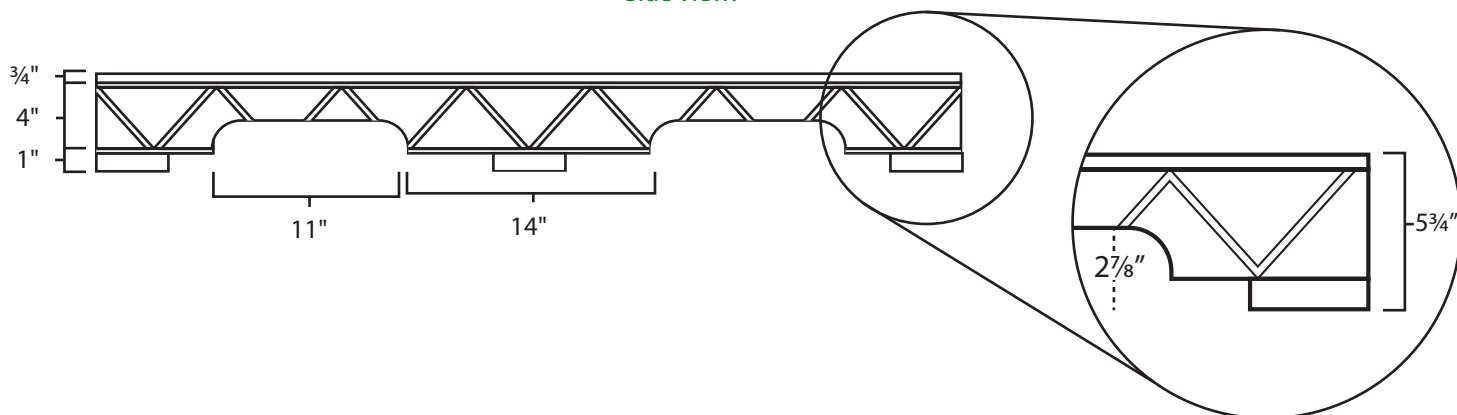

Pallet Specification Sheet

Pallet ID: ppc-3248-3B4SF-CB

Top View:

Bottom View:

Side View:

Components & Specifications:

Dimensions: 32" x 48" x 5 3/4"
Weight: 56 lbs
Stackable

Dynamic Capacity: 3,000lbs
Static Capacity: 15,000lbs
#10-12X1-1/2 Screws

All parts made of recycled plastic
All parts made in USA
Pallet is fully recyclable

Tolerances +/- 3/8"