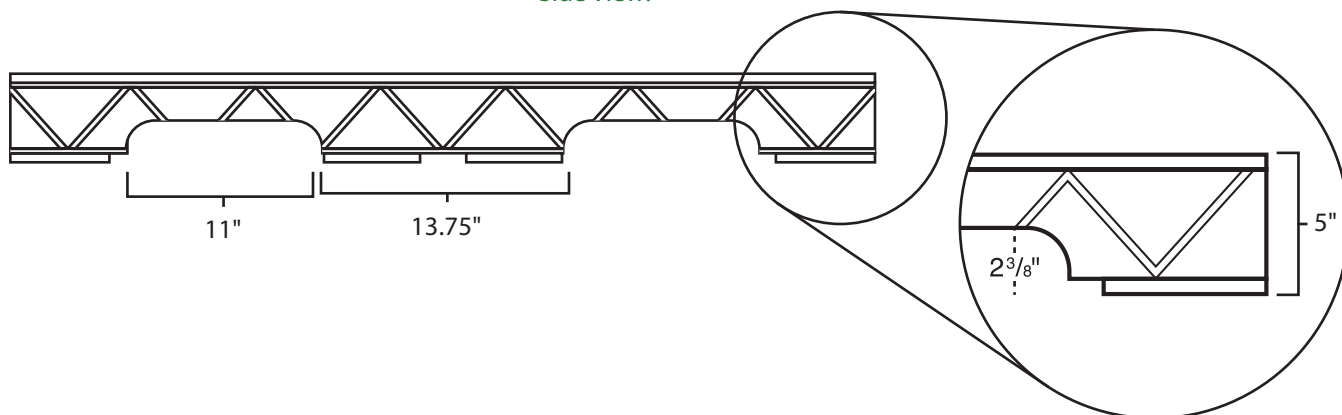

Pallet Specification Sheet

Pallet ID: ppc3248-4B4SF

Top View:

Bottom View:

Side View:

Components & Specifications:

Dimensions: 32" x 48" x 5"
Weight: 48lbs
Stackable

Dynamic Capacity: 2,000lbs
Static Capacity: 15,000lbs
#10-12X1-1/2 Screws

All parts made of recycled plastic
All parts made in USA
Pallet is fully recyclable
Tolerances +/- 3/8"