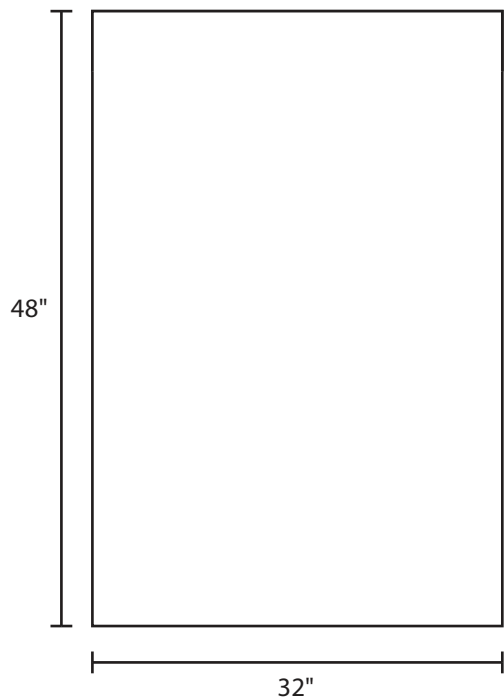

Pallet Specification Sheet

Pallet ID: ppc3248-4B4SF

Top View:

Bottom View:

Side View:

Components & Specifications:

Dimensions: 32" x 48" x 5"
Weight: 48lbs
Stackable

Dynamic Capacity: 2,000lbs
Static Capacity: 15,000lbs
#10-12X1-1/2 Screws

All parts made of recycled plastic
All parts made in USA
Pallet is fully recyclable
Tolerances +/- 3/8"