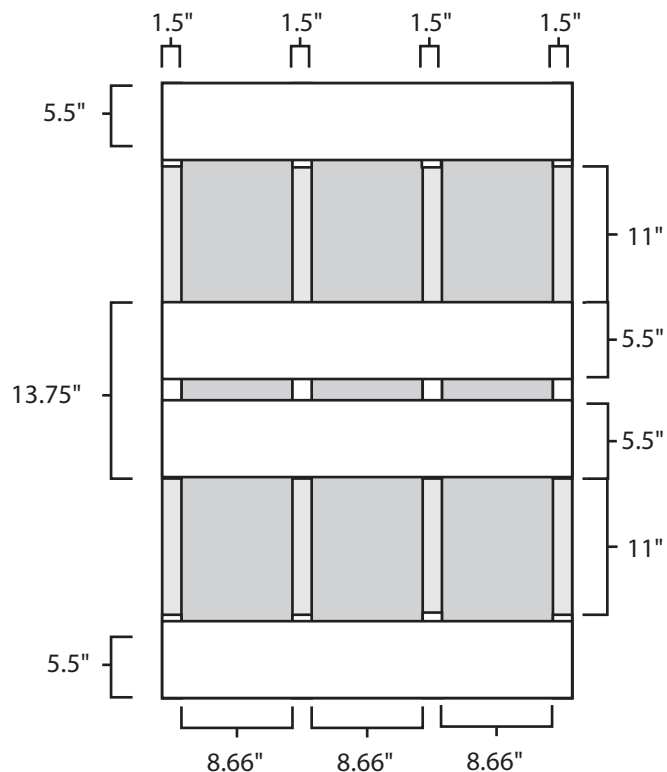

Pallet Specification Sheet

Pallet ID: ppc3248-4B4SF

Top View:

Bottom View:

Side View:

Components & Specifications:

Dimensions: 32" x 48" x 5"
Weight: 48lbs
Stackable

Dynamic Capacity: 2,000lbs
Static Capacity: 15,000lbs
#10-12X1-1/2 Screws

All parts made of recycled plastic
All parts made in USA
Pallet is fully recyclable
Tolerances +/- 3/8"