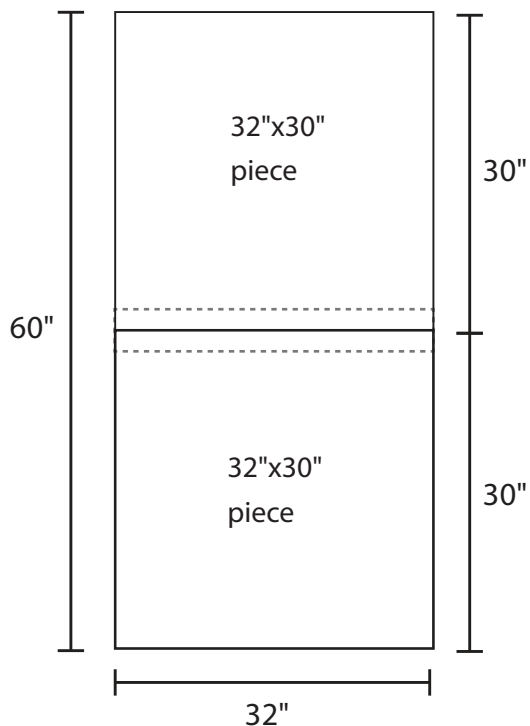

Pallet Specification Sheet

Pallet ID: ppc-3260-4B4SF-1XS-CS-CB

Top View:

Bottom View:

Side View:

Components & Specifications:

Dimensions: 32" x 60" x 5.5"

Weight: 72 lbs

Stackable

Dynamic Capacity: 4,000lbs

Static Capacity: 15,000lbs

#10-12X1-1/2 Screws

All parts made of recycled plastic

All parts made in USA

Pallet is fully recyclable

Tolerances +/- 3/8"