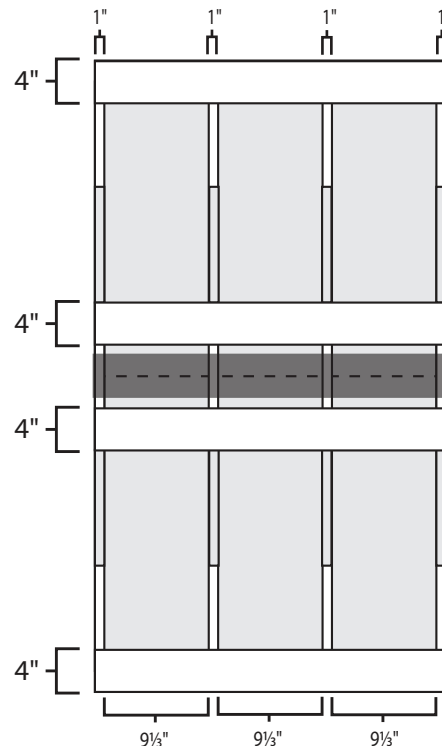

Pallet Specification Sheet

Pallet ID: ppc-3260-4B4SF-1XS-CS-CB

Top View:

Bottom View:

Side View:

Components & Specifications:

Dimensions: 32" x 60" x 5.5"

Weight: 72 lbs

Stackable

Dynamic Capacity: 4,000lbs

Static Capacity: 15,000lbs

#10-12X1-1/2 Screws

All parts made of recycled plastic

All parts made in USA

Pallet is fully recyclable

Tolerances +/- 3/8"