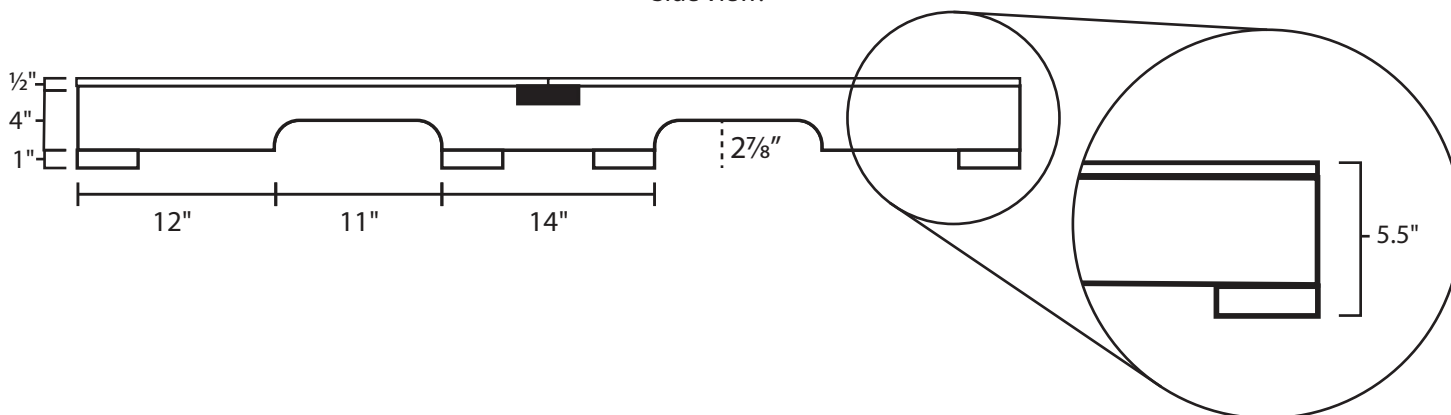

Pallet Specification Sheet

Pallet ID: ppc-3260-4B4SF-1XS-CS-CB

Top View:

Bottom View:

Side View:

Components & Specifications:

Dimensions: 32" x 60" x 5.5"

Weight: 72 lbs

Stackable

Dynamic Capacity: 4,000lbs

Static Capacity: 15,000lbs

#10-12X1-1/2 Screws

All parts made of recycled plastic

All parts made in USA

Pallet is fully recyclable

Tolerances +/- 3/8"