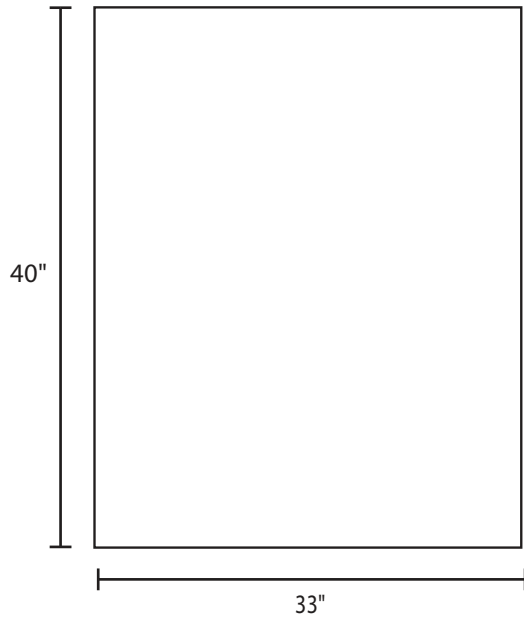

Pallet Specification Sheet

Pallet ID: ppc3340-4B35F

Top View:

Bottom View:

Side View:

Components & Specifications:

Dimensions: 33" x 40" x 5.5"
Weight: 37lbs
Stackable

Dynamic Capacity: 2,000lbs
Static Capacity: 15,000lbs
#10-12X1-1/2 Screws