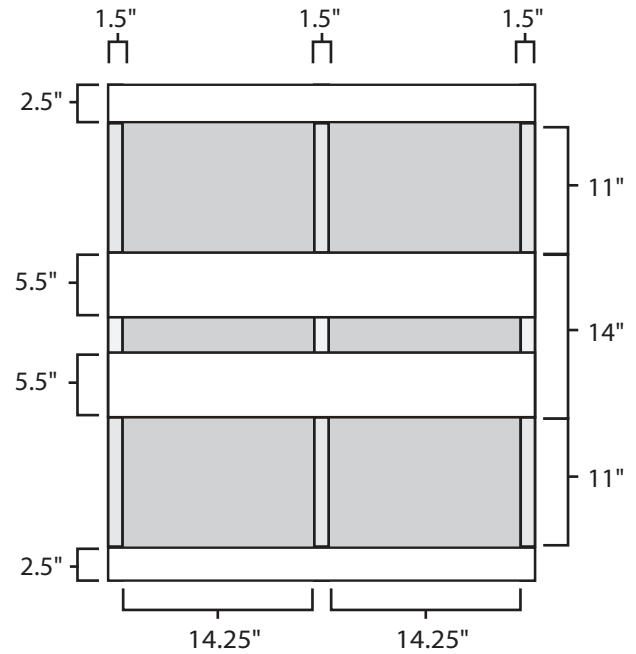

Pallet Specification Sheet

Pallet ID: ppc3340-4B35F

Top View:

Bottom View:

Side View:

Components & Specifications:

Dimensions: 33" x 40" x 5.5"
Weight: 37lbs
Stackable

Dynamic Capacity: 2,000lbs
Static Capacity: 15,000lbs
#10-12X1-1/2 Screws

All parts made of recycled plastic
All parts made in USA
Pallet is fully recyclable

Tolerances +/- 3/8"