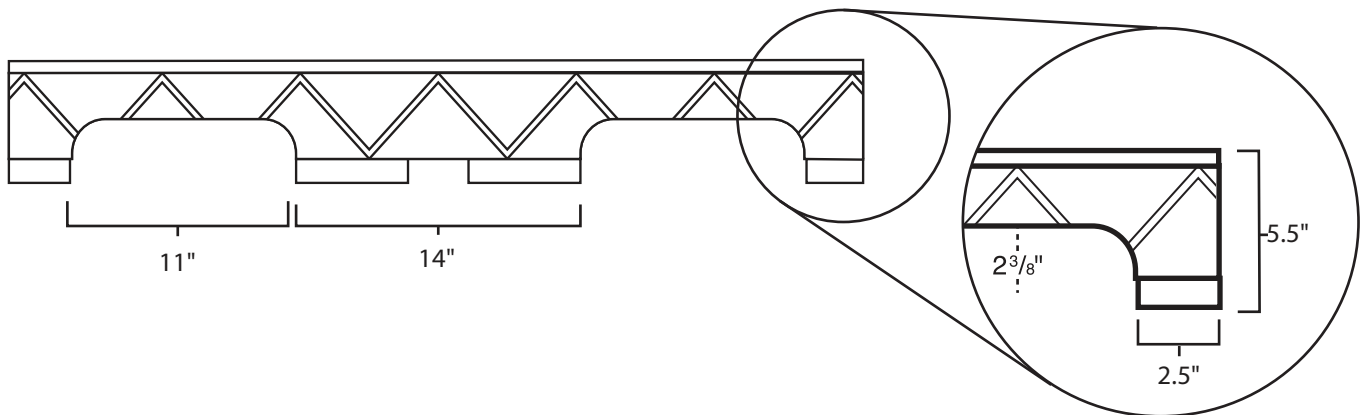

Pallet Specification Sheet

Pallet ID: ppc3340-4B35F

Top View:

Bottom View:

Side View:

Components & Specifications:

Dimensions: 33" x 40" x 5.5"
Weight: 37lbs
Stackable

Dynamic Capacity: 2,000lbs
Static Capacity: 15,000lbs
#10-12X1-1/2 Screws

All parts made of recycled plastic
All parts made in USA
Pallet is fully recyclable

Tolerances +/- 3/8"