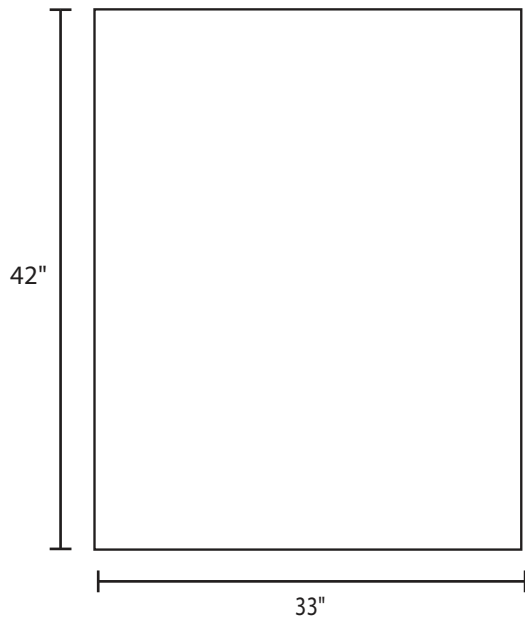

Pallet Specification Sheet

Pallet ID: ppc3342-4B35F

Top View:

Bottom View:

Side View:

Components & Specifications:

Dimensions: 33" x 42" x 5"
Weight: 38lbs
Stackable

Dynamic Capacity: 2,000lbs
Static Capacity: 15,000lbs
#10-12X1-1/2 Screws

All parts made of recycled plastic
All parts made in USA
Pallet is fully recyclable

Tolerances +/- 3/8"