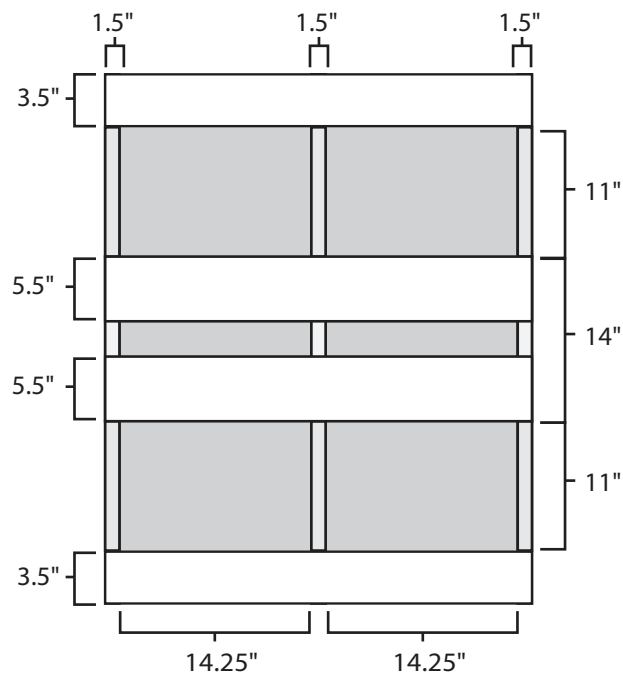

Pallet Specification Sheet

Pallet ID: ppc3342-4B35F

Top View:

Bottom View:

Side View:

Components & Specifications:

Dimensions: 33" x 42" x 5"
Weight: 38lbs
Stackable

Dynamic Capacity: 2,000lbs
Static Capacity: 15,000lbs
#10-12X1-1/2 Screws

All parts made of recycled plastic
All parts made in USA
Pallet is fully recyclable

Tolerances +/- 3/8"