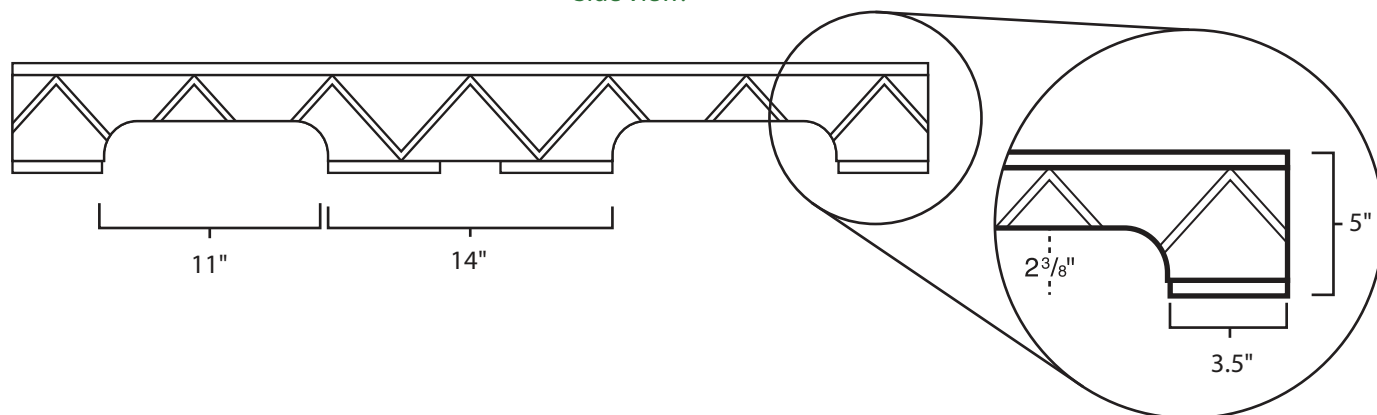

Pallet Specification Sheet

Pallet ID: ppc3342-4B35F

Top View:

Bottom View:

Side View:

Components & Specifications:

Dimensions: 33" x 42" x 5"
Weight: 38lbs
Stackable

Dynamic Capacity: 2,000lbs
Static Capacity: 15,000lbs
#10-12X1-1/2 Screws

All parts made of recycled plastic
All parts made in USA
Pallet is fully recyclable

Tolerances +/- 3/8"