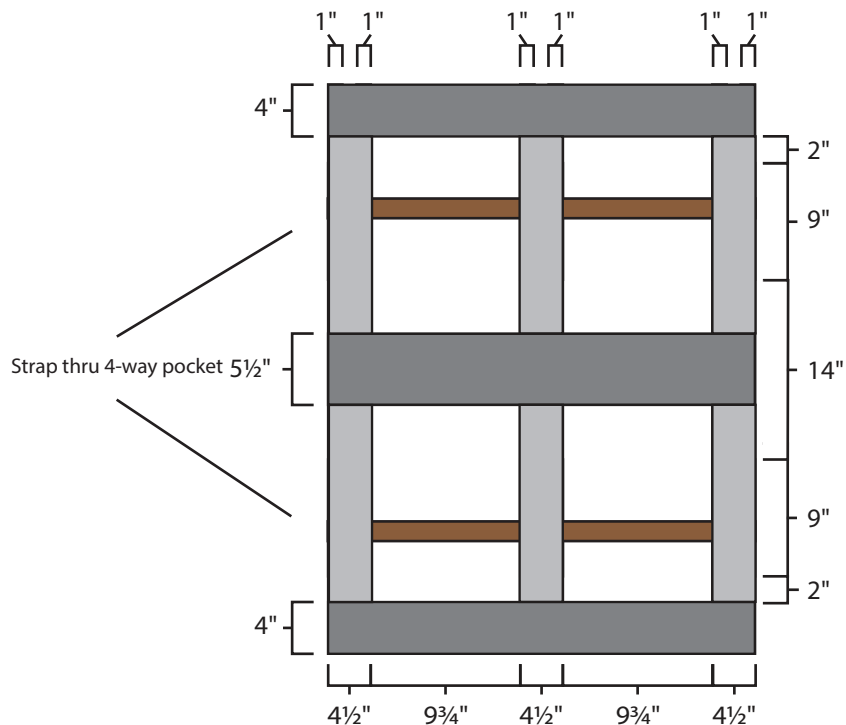

Pallet Specification Sheet

Pallet ID: ppc-3344-3B6SF-CS

Top View:

Bottom View:

Side View:

Components & Specifications:

Dimensions: 33" x 44" x 5"
Weight: 55 lbs
Stackable

Dynamic Capacity: 5,000lbs
Static Capacity: 25,000lbs
#10-12X1-1/2 Screws

All parts made of recycled plastic
All parts made in USA
Pallet is fully recyclable
Tolerances +/- 3/8"