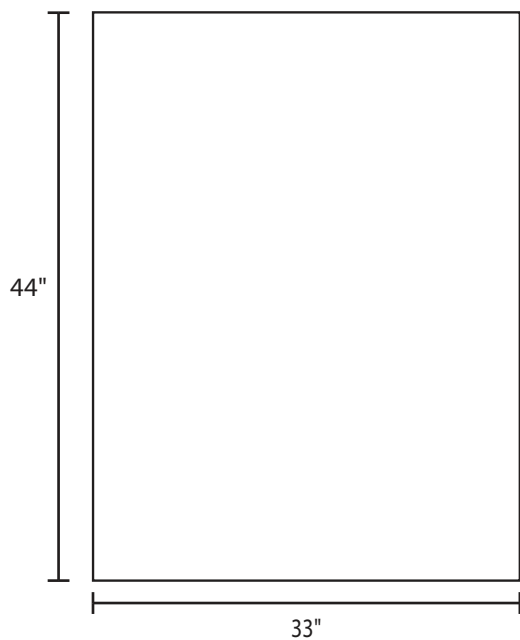

Pallet Specification Sheet

Pallet ID: ppc-3344-3B6SF-CS

Top View:

Bottom View:

Side View:

Components & Specifications:

Dimensions: 33" x 44" x 5"
Weight: 55 lbs
Stackable

Dynamic Capacity: 5,000lbs
Static Capacity: 25,000lbs
#10-12X1-1/2 Screws