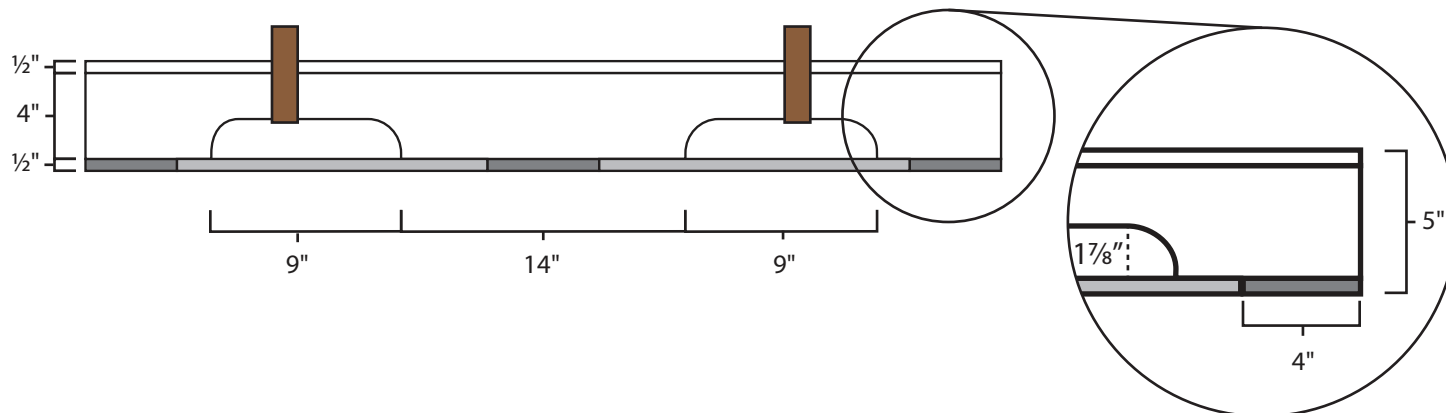

Pallet Specification Sheet

Pallet ID: ppc-3344-3B6SF-CS

Top View:

Bottom View:

Side View:

Components & Specifications:

Dimensions: 33" x 44" x 5"
Weight: 55 lbs
Stackable

Dynamic Capacity: 5,000lbs
Static Capacity: 25,000lbs
#10-12X1-1/2 Screws

All parts made of recycled plastic
All parts made in USA
Pallet is fully recyclable
Tolerances +/- 3/8"