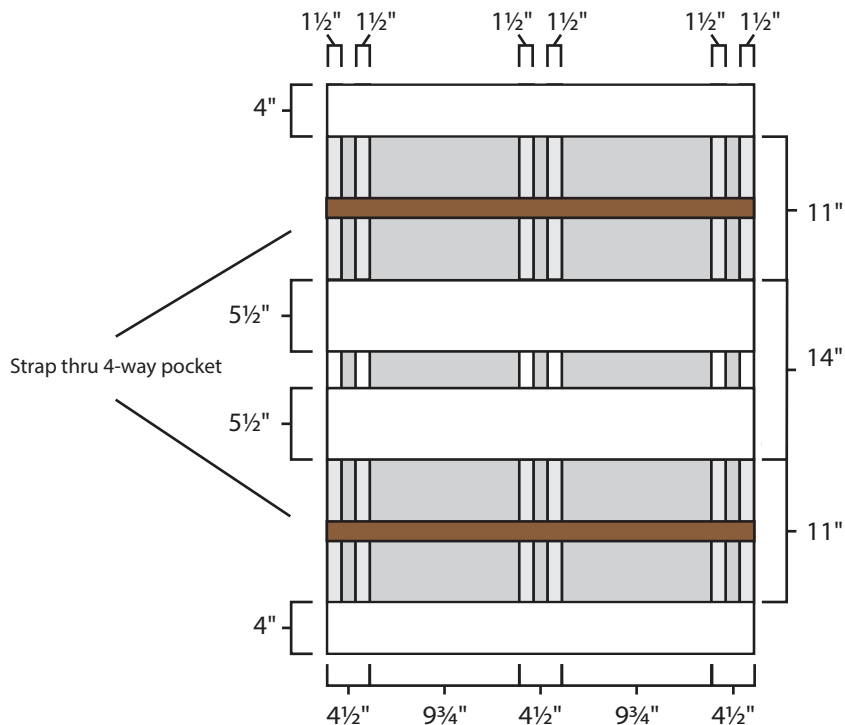

# Pallet Specification Sheet

Pallet ID: ppc-3344-4B6SF

Top View:

Bottom View:

Side View:

## Components & Specifications:

Dimensions: 33" x 44" x 5"  
Weight: 50 lbs  
Stackable

Dynamic Capacity: 5,000lbs  
Static Capacity: 25,000lbs  
#10-12X1-1/2 Screws

All parts made of recycled plastic  
All parts made in USA  
Pallet is fully recyclable

Tolerances +/- 3/8"