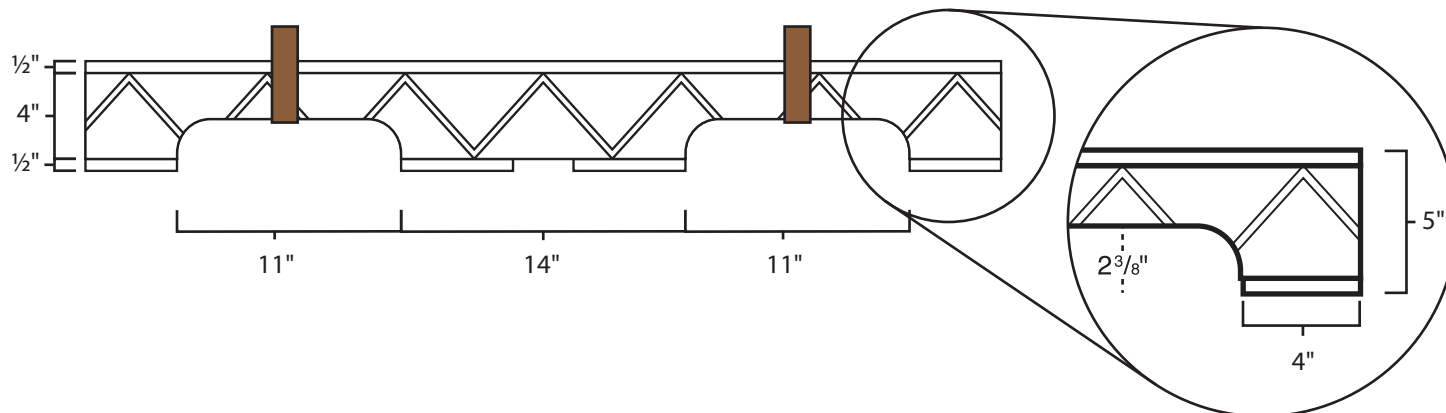

# Pallet Specification Sheet

Pallet ID: ppc-3344-4B6SF

Top View:

Bottom View:

Side View:

## Components & Specifications:

Dimensions: 33" x 44" x 5"  
Weight: 50 lbs  
Stackable

Dynamic Capacity: 5,000lbs  
Static Capacity: 25,000lbs  
#10-12X1-1/2 Screws

All parts made of recycled plastic  
All parts made in USA  
Pallet is fully recyclable

Tolerances +/- 3/8"