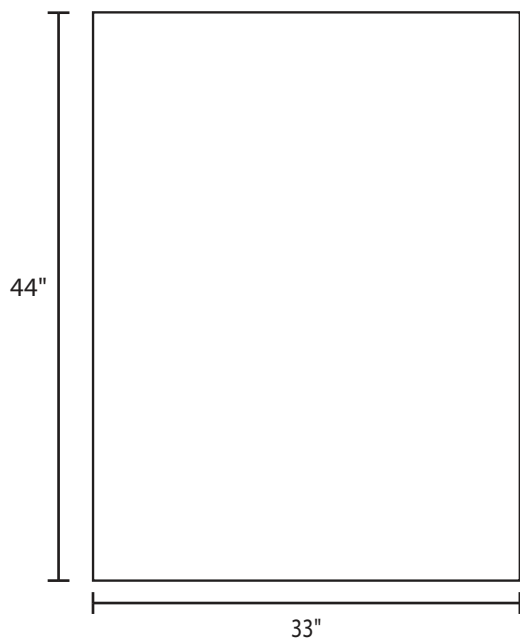

# Pallet Specification Sheet

Pallet ID: ppc-3344-4B6SF

Top View:

Bottom View:

Side View:

## Components & Specifications:

Dimensions: 33" x 44" x 5"  
Weight: 50 lbs  
Stackable

Dynamic Capacity: 5,000lbs  
Static Capacity: 25,000lbs  
#10-12X1-1/2 Screws

All parts made of recycled plastic  
All parts made in USA  
Pallet is fully recyclable

Tolerances +/- 3/8"