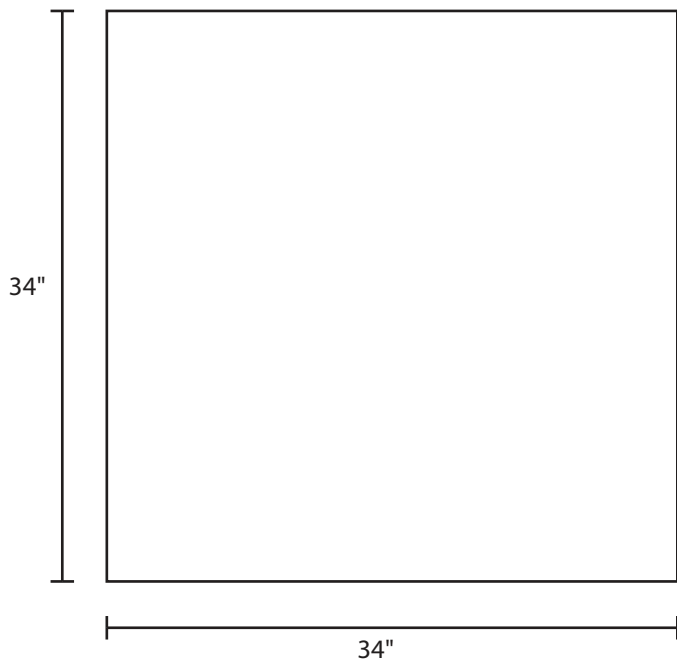

Pallet Specification Sheet

Pallet ID: ppc3434-3B35F-SS

Top View:

Bottom View:

Side View:

Components & Specifications:

Dimensions: 34" x 34" x 5"
Weight: 31lbs
Stackable

Dynamic Capacity: 2,000lbs
Static Capacity: 15,000lbs
#10-12X1-1/2 Screws