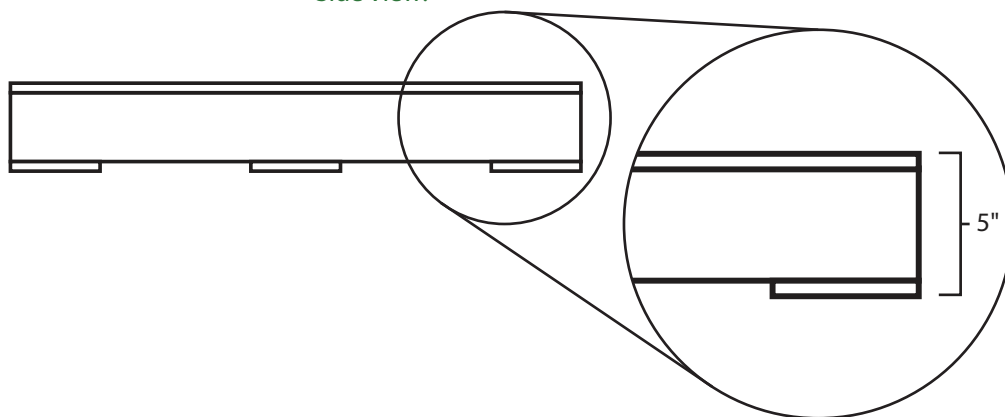

Pallet Specification Sheet

Pallet ID: ppc3434-3B35F-SS

Top View:

Bottom View:

Side View:

Components & Specifications:

Dimensions: 34" x 34" x 5"
Weight: 31lbs
Stackable

Dynamic Capacity: 2,000lbs
Static Capacity: 15,000lbs
#10-12X1-1/2 Screws

All parts made of recycled plastic
All parts made in USA
Pallet is fully recyclable
Tolerances +/- 3/8"