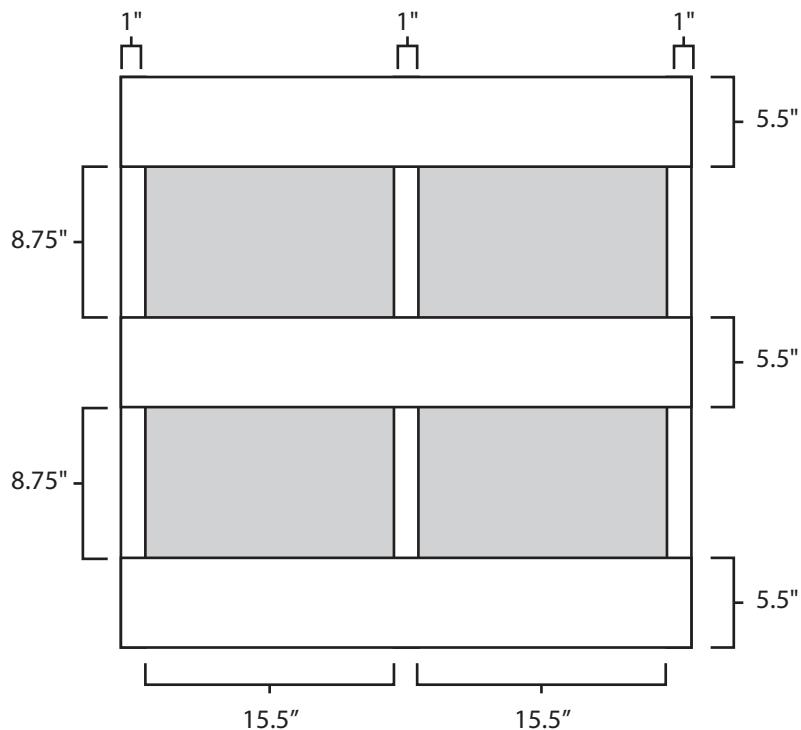

Pallet Specification Sheet

Pallet ID: ppc3434-3B35F-SS

Top View:

Bottom View:

Side View:

Components & Specifications:

Dimensions: 34" x 34" x 5"
Weight: 31lbs
Stackable

Dynamic Capacity: 2,000lbs
Static Capacity: 15,000lbs
#10-12X1-1/2 Screws

All parts made of recycled plastic
All parts made in USA
Pallet is fully recyclable
Tolerances +/- 3/8"