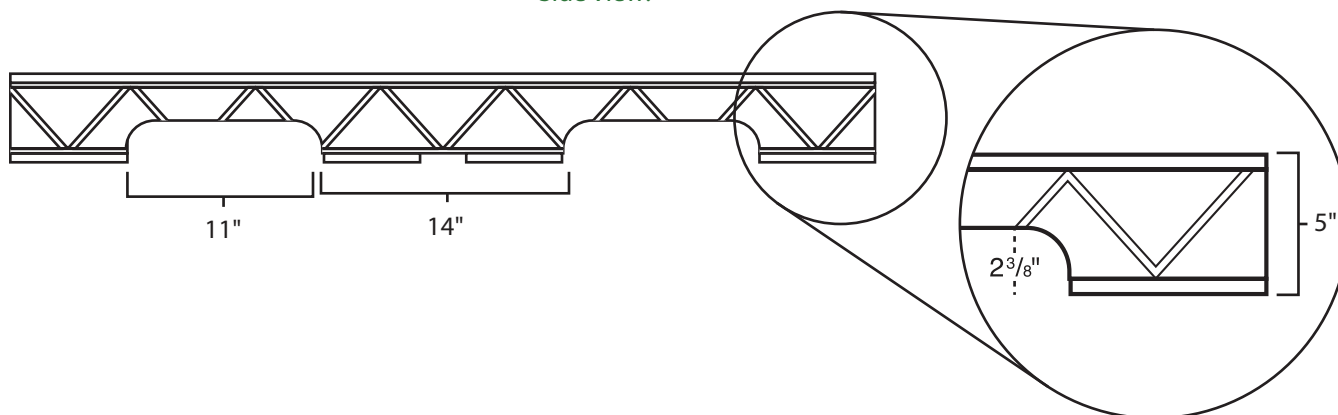

Pallet Specification Sheet

Pallet ID: ppc-3446-4B3SF

Top View:

Bottom View:

Side View:

Components & Specifications:

Dimensions: 34" x 46" x 5"
Weight: 54lbs
Stackable

Dynamic Capacity: 2,000lbs
Static Capacity: 15,000lbs
#10-12X1-1/2 Screws

All parts made of recycled plastic
All parts made in USA
Pallet is fully recyclable
Tolerances +/- 3/8"