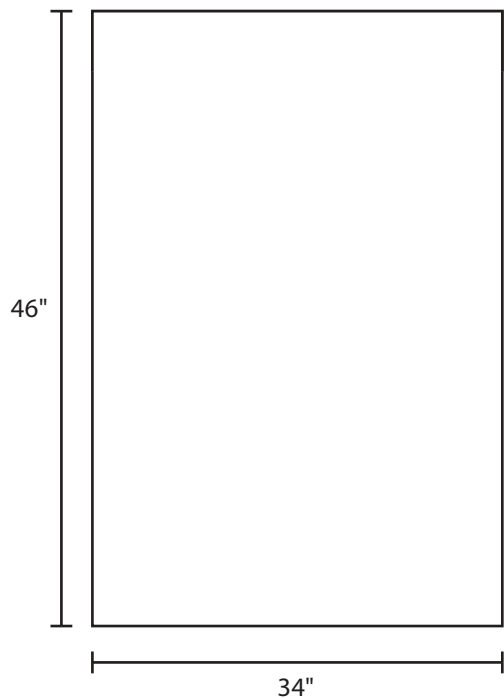

Pallet Specification Sheet

Pallet ID: ppc-3446-4B3SF

Top View:

Bottom View:

Side View:

Components & Specifications:

Dimensions: 34" x 46" x 5"
Weight: 54lbs
Stackable

Dynamic Capacity: 2,000lbs
Static Capacity: 15,000lbs
#10-12X1-1/2 Screws

All parts made of recycled plastic
All parts made in USA
Pallet is fully recyclable
Tolerances +/- 3/8"