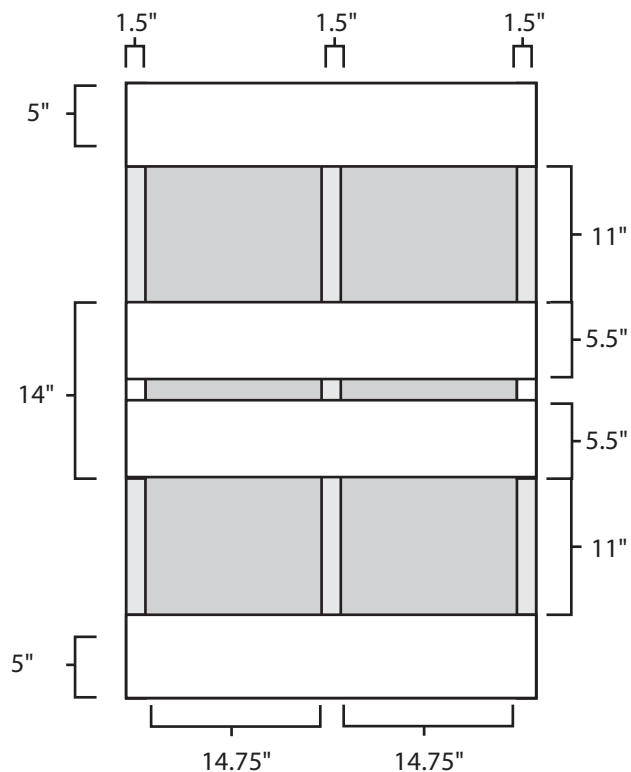

Pallet Specification Sheet

Pallet ID: ppc-3446-4B3SF

Top View:

Bottom View:

Side View:

Components & Specifications:

Dimensions: 34" x 46" x 5"
Weight: 54lbs
Stackable

Dynamic Capacity: 2,000lbs
Static Capacity: 15,000lbs
#10-12X1-1/2 Screws

All parts made of recycled plastic
All parts made in USA
Pallet is fully recyclable
Tolerances +/- 3/8"