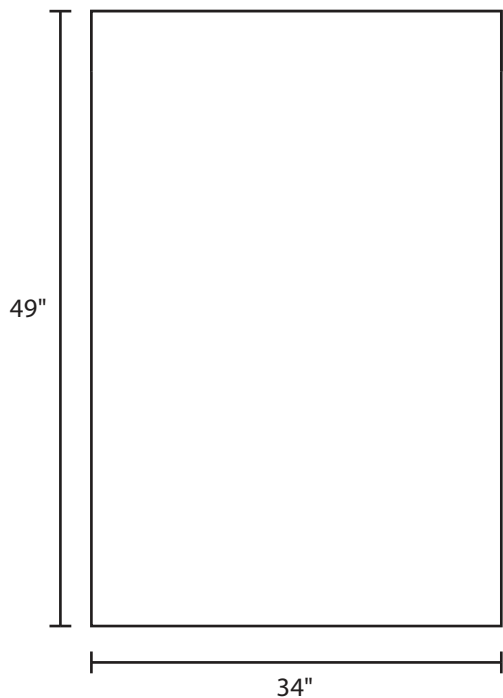

Pallet Specification Sheet

Pallet ID: ppc-3449-3B3SF-SS

Top View:

Bottom View:

Side View:

Components & Specifications:

Dimensions: 34" x 49" x 5"
Weight: 42lbs
Stackable

Dynamic Capacity: 1,500lbs
Static Capacity: 15,000lbs
#10-12X1-1/2 Screws