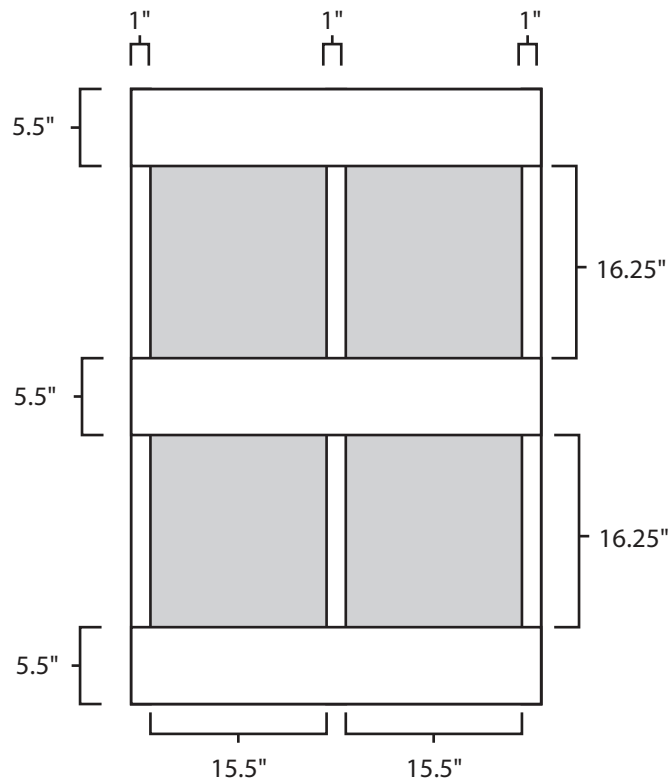

Pallet Specification Sheet

Pallet ID: ppc-3449-3B3SF-SS

Top View:

Bottom View:

Side View:

Components & Specifications:

Dimensions: 34" x 49" x 5"
Weight: 42lbs
Stackable

Dynamic Capacity: 1,500lbs
Static Capacity: 15,000lbs
#10-12X1-1/2 Screws