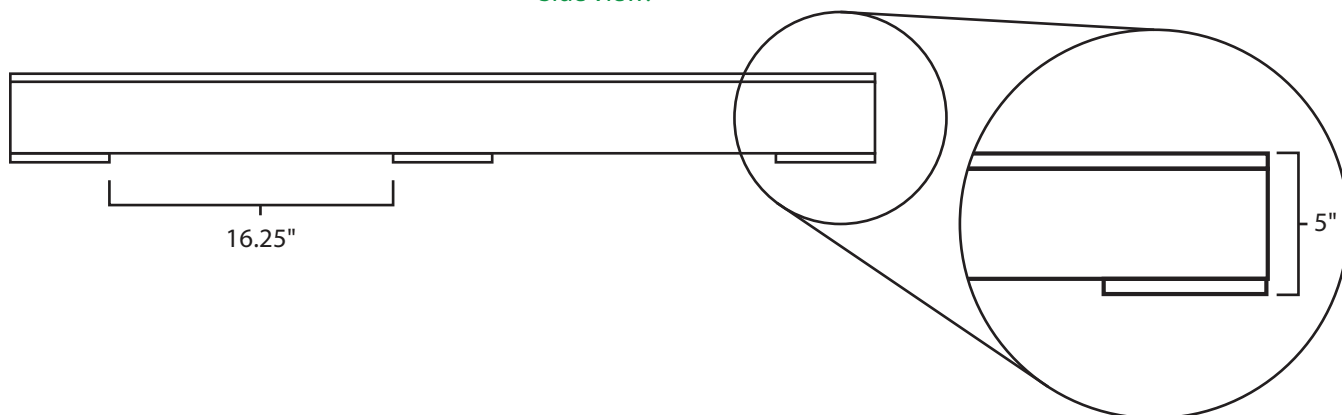

Pallet Specification Sheet

Pallet ID: ppc-3449-3B3SF-SS

Top View:

Bottom View:

Side View:

Components & Specifications:

Dimensions: 34" x 49" x 5"
Weight: 42lbs
Stackable

Dynamic Capacity: 1,500lbs
Static Capacity: 15,000lbs
#10-12X1-1/2 Screws

All parts made of recycled plastic
All parts made in USA
Pallet is fully recyclable

Tolerances +/- 3/8"

Plastic Pallet Creations
101 Forrest Street,
Stanwood, IA 52337
319-248-5550