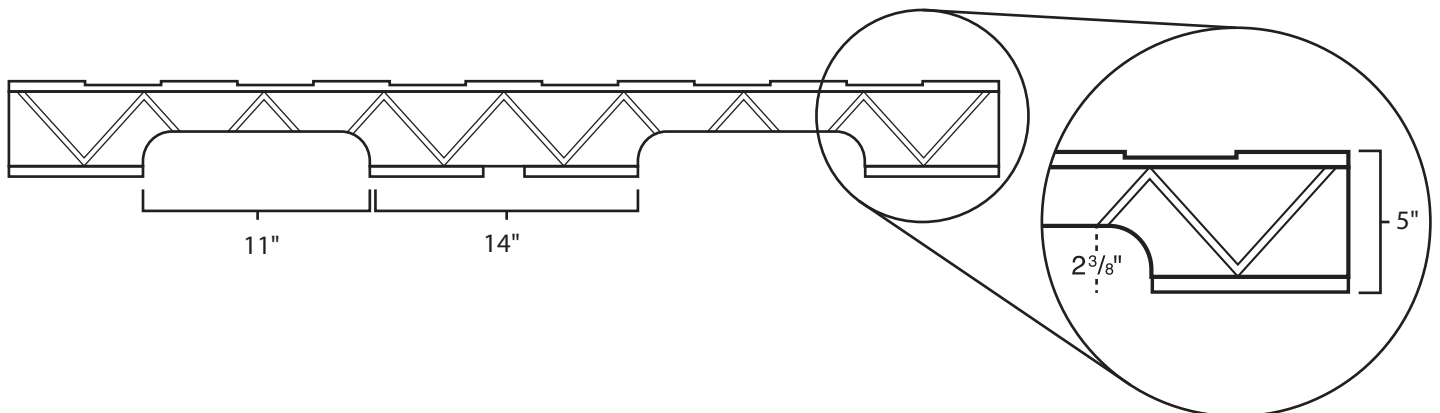

Pallet Specification Sheet

Pallet ID: ppc3453-4B4SR

Top View:

Bottom View:

Side View:

Components & Specifications:

Dimensions: 34" x 53" x 5"
Weight: 50.5lbs
Stackable

Dynamic Capacity: 2,000lbs
Static Capacity: 15,000lbs
#10-12X1-1/2 Screws

All parts made of recycled plastic
All parts made in USA
Pallet is fully recyclable

Tolerances +/- 3/8"