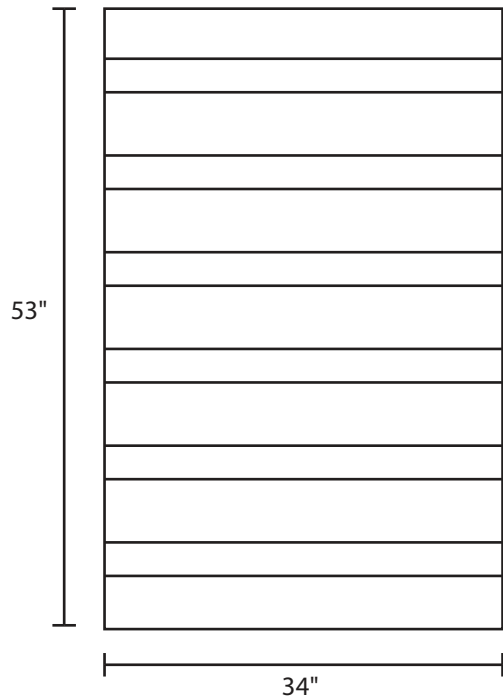

Pallet Specification Sheet

Pallet ID: ppc3453-4B4SR

Top View:

Bottom View:

Side View:

Components & Specifications:

Dimensions: 34" x 53" x 5"
Weight: 50.5lbs
Stackable

Dynamic Capacity: 2,000lbs
Static Capacity: 15,000lbs
#10-12X1-1/2 Screws

All parts made of recycled plastic
All parts made in USA
Pallet is fully recyclable

Tolerances +/- 3/8"