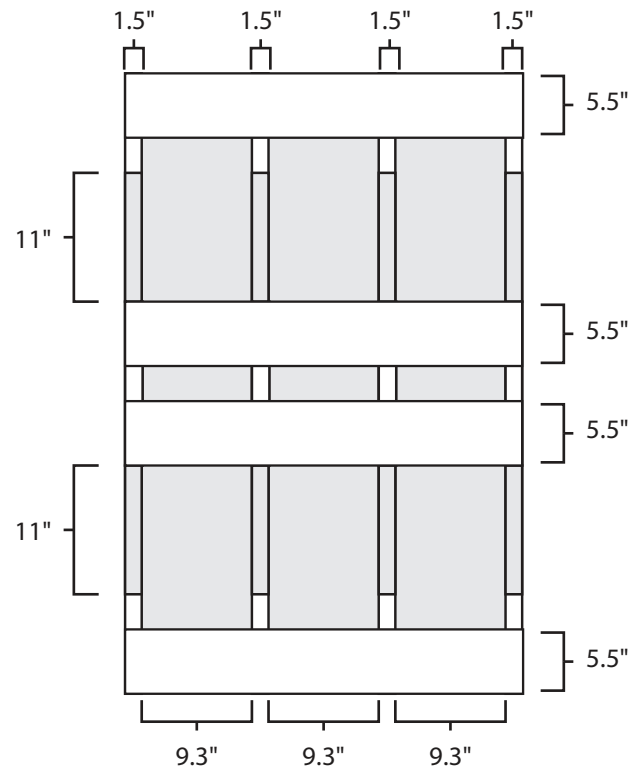

Pallet Specification Sheet

Pallet ID: ppc3453-4B4SR

Top View:

Bottom View:

Side View:

Components & Specifications:

Dimensions: 34" x 53" x 5"
Weight: 50.5lbs
Stackable

Dynamic Capacity: 2,000lbs
Static Capacity: 15,000lbs
#10-12X1-1/2 Screws

All parts made of recycled plastic
All parts made in USA
Pallet is fully recyclable

Tolerances +/- 3/8"