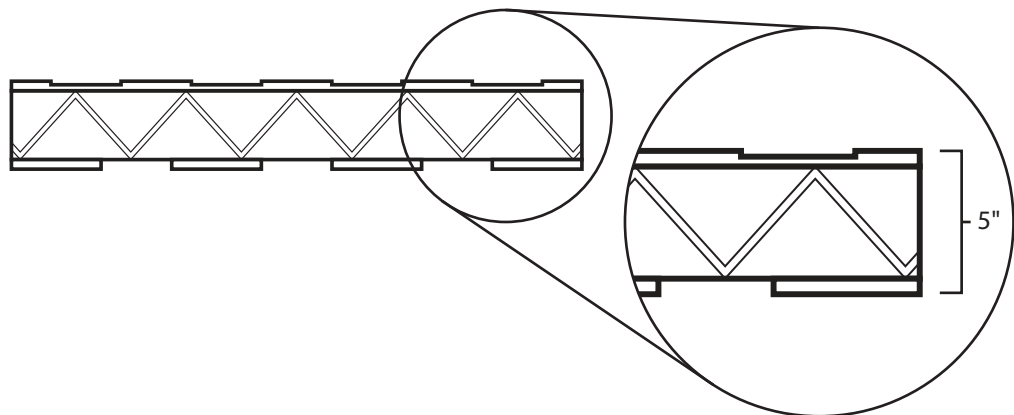

# Pallet Specification Sheet

Pallet ID: ppc3535-4B4SR-SS

Top View:

Bottom View:

Side View:

## Components & Specifications:

Dimensions: 35" x 35" x 5"  
Weight: 37.5lbs  
Stackable

Dynamic Capacity: 2,000lbs  
Static Capacity: 15,000lbs  
#10-12X1-1/2 Screws

All parts made of recycled plastic  
All parts made in USA  
Pallet is fully recyclable

Tolerances +/- 3/8"