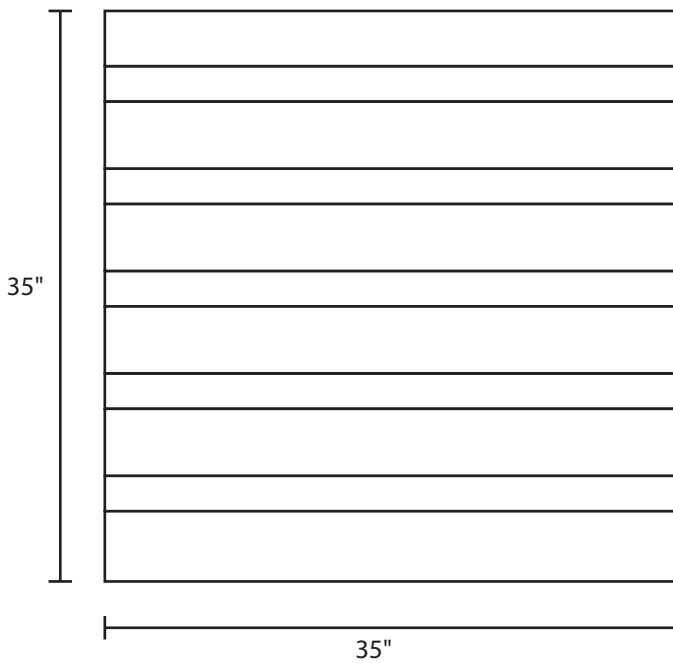

# Pallet Specification Sheet

Pallet ID: ppc3535-4B4SR-SS

Top View:

Bottom View:

Side View:

## Components & Specifications:

Dimensions: 35" x 35" x 5"  
Weight: 37.5lbs  
Stackable

Dynamic Capacity: 2,000lbs  
Static Capacity: 15,000lbs  
#10-12X1-1/2 Screws

All parts made of recycled plastic  
All parts made in USA  
Pallet is fully recyclable

Tolerances +/- 3/8"