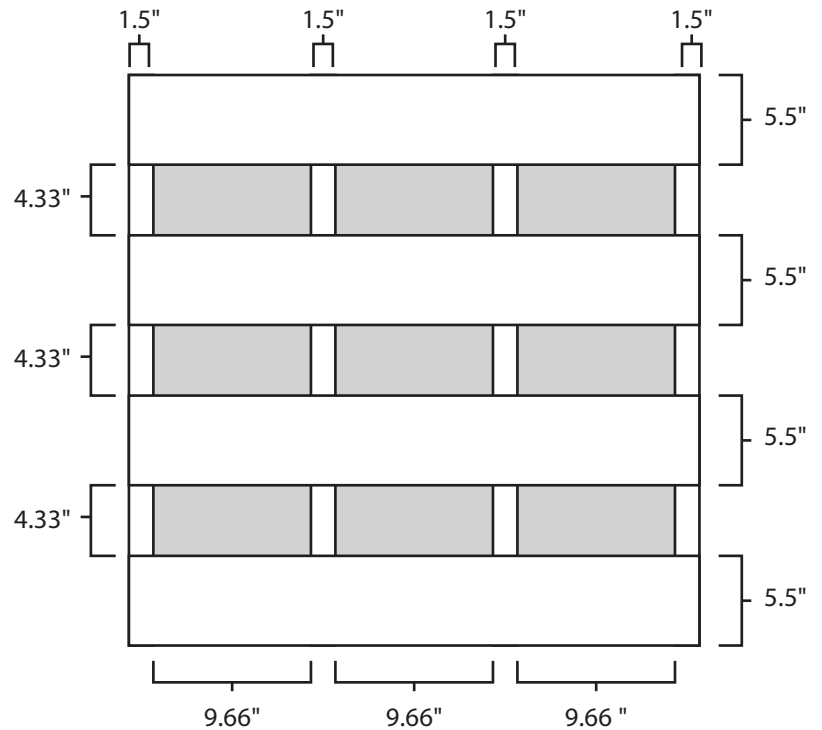

# Pallet Specification Sheet

Pallet ID: ppc3535-4B4SR-SS

Top View:

Bottom View:

Side View:

## Components & Specifications:

Dimensions: 35" x 35" x 5"  
Weight: 37.5lbs  
Stackable

Dynamic Capacity: 2,000lbs  
Static Capacity: 15,000lbs  
#10-12X1-1/2 Screws

All parts made of recycled plastic  
All parts made in USA  
Pallet is fully recyclable

Tolerances +/- 3/8"