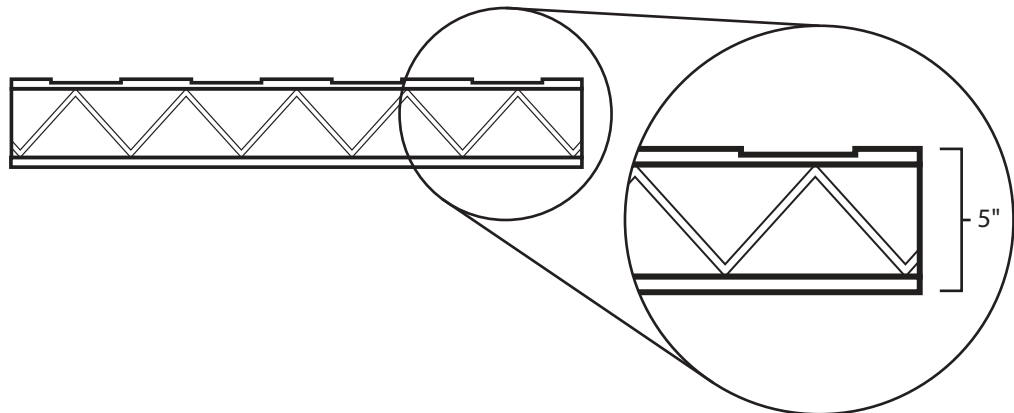

Pallet Specification Sheet

Pallet ID: ppc3535-4SR-SS-RV

Top View:

Bottom View:

Side View:

Components & Specifications:

Dimensions: 35" x 35" x 5"
Weight: 46lbs
Stackable

Dynamic Capacity: 2,000lbs
Static Capacity: 15,000lbs
#10-12X1-1/2 Screws

All parts made of recycled plastic
All parts made in USA
Pallet is fully recyclable

Tolerances +/- 3/8"