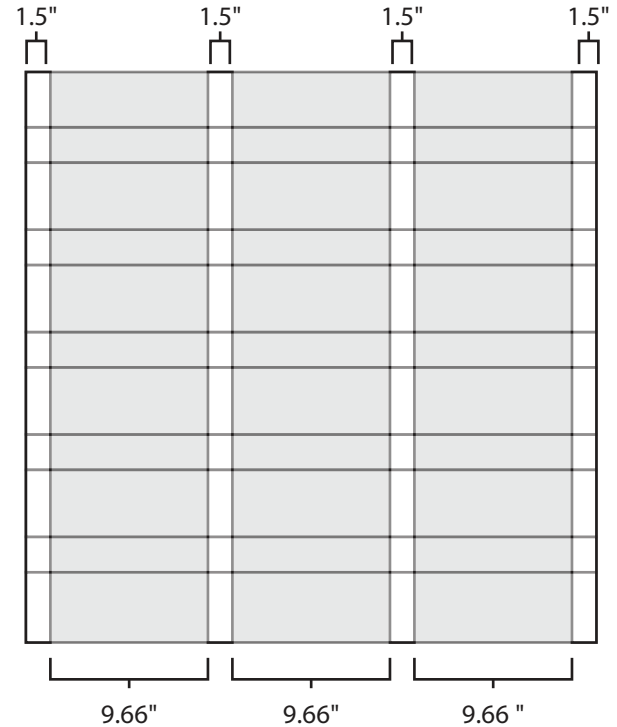

Pallet Specification Sheet

Pallet ID: ppc3535-4SR-SS-RV

Top View:

Bottom View:

Side View:

Components & Specifications:

Dimensions: 35" x 35" x 5"
Weight: 46lbs
Stackable

Dynamic Capacity: 2,000lbs
Static Capacity: 15,000lbs
#10-12X1-1/2 Screws

All parts made of recycled plastic
All parts made in USA
Pallet is fully recyclable

Tolerances +/- 3/8"