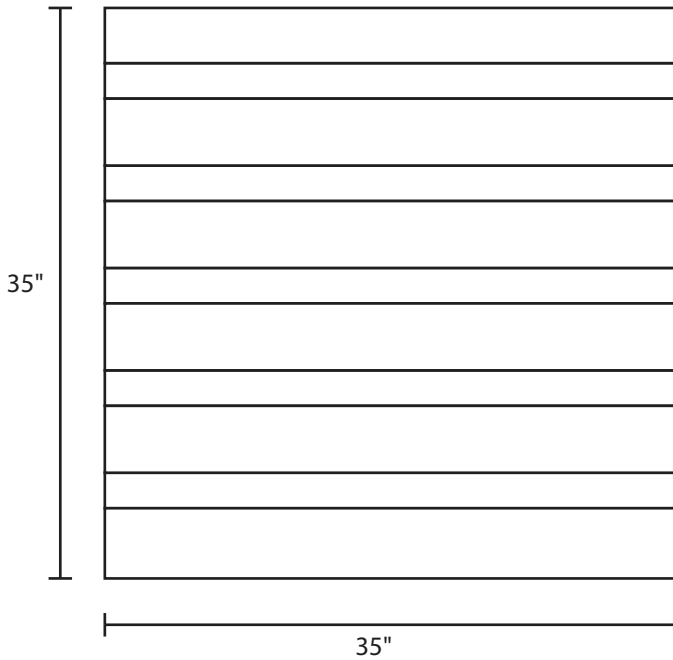

Pallet Specification Sheet

Pallet ID: ppc3535-4SR-SS-RV

Top View:

Bottom View:

Side View:

Components & Specifications:

Dimensions: 35" x 35" x 5"
Weight: 46lbs
Stackable

Dynamic Capacity: 2,000lbs
Static Capacity: 15,000lbs
#10-12X1-1/2 Screws

All parts made of recycled plastic
All parts made in USA
Pallet is fully recyclable

Tolerances +/- 3/8"