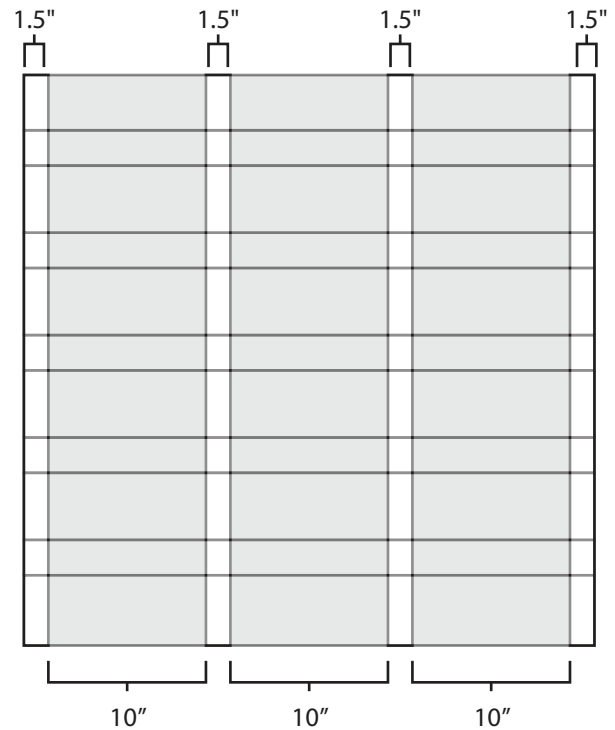

Pallet Specification Sheet

Pallet ID: ppc3636-4SR-SS-RV

Top View:

Bottom View:

Side View:

Components & Specifications:

Dimensions: 36" x 36" x 5"
Weight: 48lbs
Stackable

Dynamic Capacity: 2,000lbs
Static Capacity: 15,000lbs
#10-12X1-1/2 Screws

All parts made of recycled plastic
All parts made in USA
Pallet is fully recyclable

Tolerances +/- 3/8"