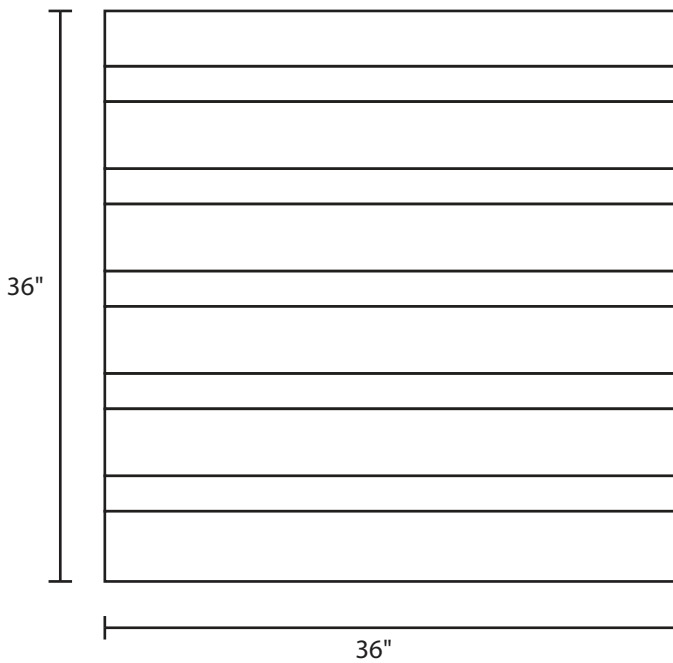

Pallet Specification Sheet

Pallet ID: ppc3636-4SR-SS-RV

Top View:

Bottom View:

Side View:

Components & Specifications:

Dimensions: 36" x 36" x 5"
Weight: 48lbs
Stackable

Dynamic Capacity: 2,000lbs
Static Capacity: 15,000lbs
#10-12X1-1/2 Screws

All parts made of recycled plastic
All parts made in USA
Pallet is fully recyclable

Tolerances +/- 3/8"