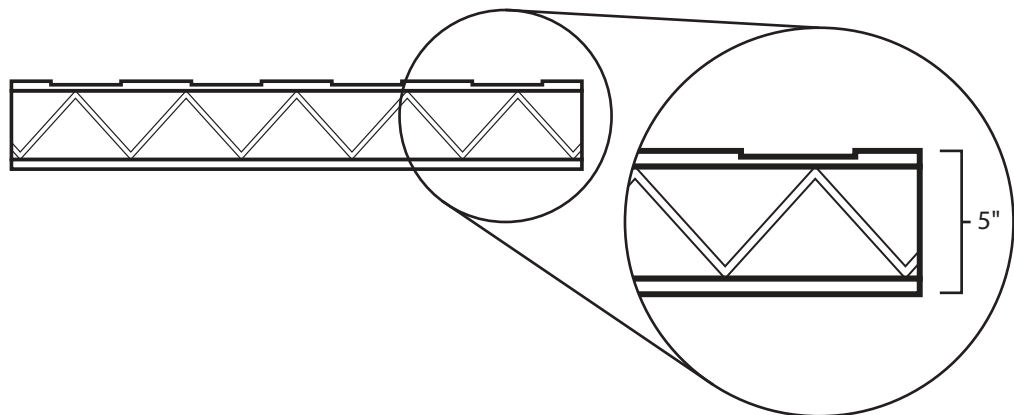

Pallet Specification Sheet

Pallet ID: ppc3636-4SR-SS-RV

Top View:

Bottom View:

Side View:

Components & Specifications:

Dimensions: 36" x 36" x 5"
Weight: 48lbs
Stackable

Dynamic Capacity: 2,000lbs
Static Capacity: 15,000lbs
#10-12X1-1/2 Screws

All parts made of recycled plastic
All parts made in USA
Pallet is fully recyclable

Tolerances +/- 3/8"