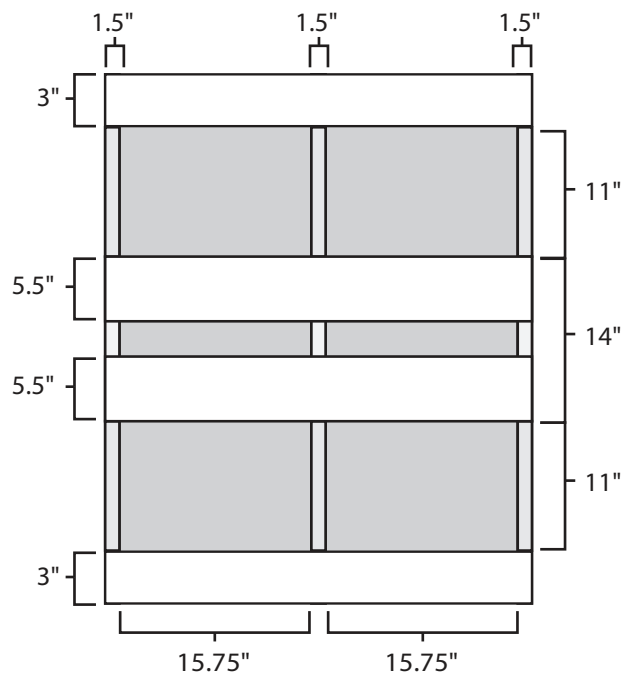

Pallet Specification Sheet

Pallet ID: ppc3642-4B35F

Top View:

Bottom View:

Side View:

Components & Specifications:

Dimensions: 32" x 42" x 5"
Weight: 45 lbs
Stackable

Dynamic Capacity: 2,000lbs
Static Capacity: 15,000lbs
#10-12X1-1/2 Screws

All parts made of recycled plastic
All parts made in USA
Pallet is fully recyclable
Tolerances +/- 3/8"