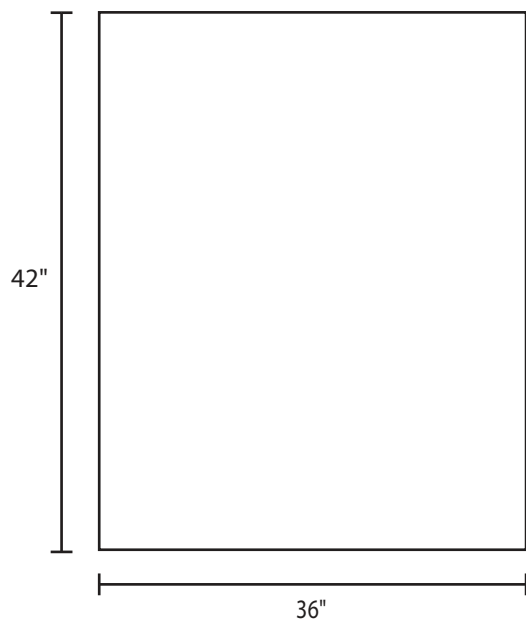

Pallet Specification Sheet

Pallet ID: ppc3642-4B35F

Top View:

Bottom View:

Side View:

Components & Specifications:

Dimensions: 32" x 42" x 5"
Weight: 45 lbs
Stackable

Dynamic Capacity: 2,000lbs
Static Capacity: 15,000lbs
#10-12X1-1/2 Screws

All parts made of recycled plastic
All parts made in USA
Pallet is fully recyclable
Tolerances +/- 3/8"