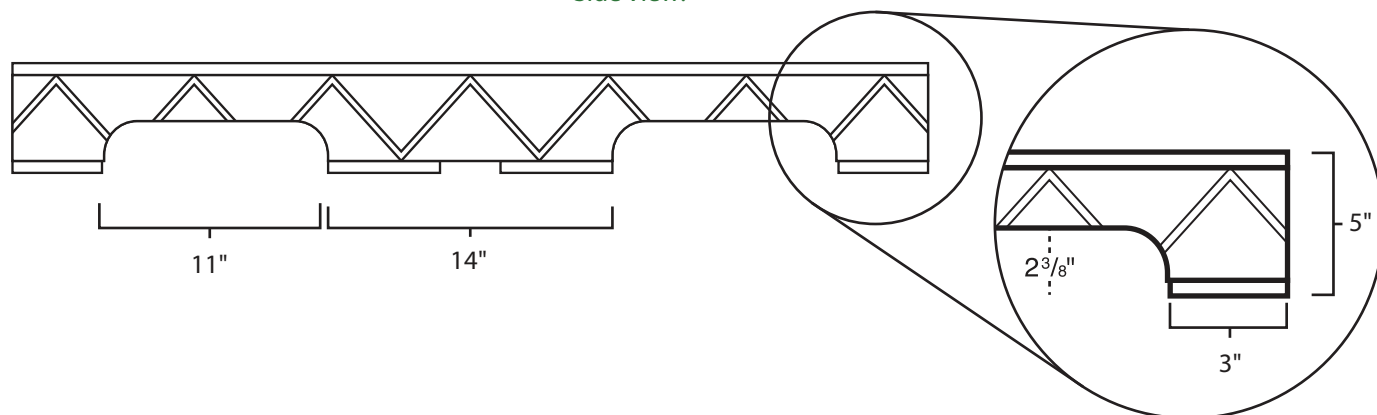

Pallet Specification Sheet

Pallet ID: ppc3642-4B35F

Top View:

Bottom View:

Side View:

Components & Specifications:

Dimensions: 32" x 42" x 5"
Weight: 45 lbs
Stackable

Dynamic Capacity: 2,000lbs
Static Capacity: 15,000lbs
#10-12X1-1/2 Screws

All parts made of recycled plastic
All parts made in USA
Pallet is fully recyclable
Tolerances +/- 3/8"