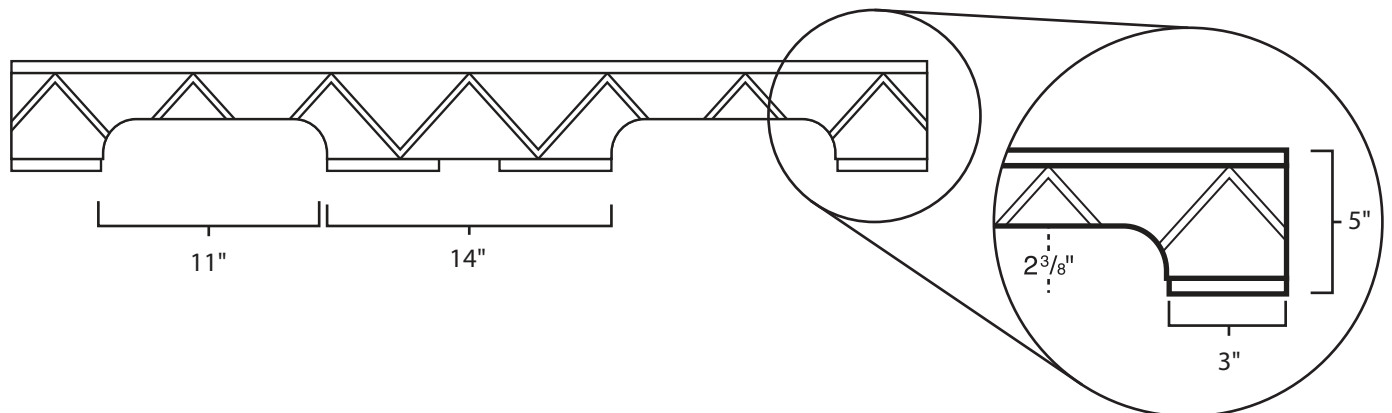

Pallet Specification Sheet

Pallet ID: ppc3642-4B45F-CS

Top View:

Bottom View:

Side View:

Components & Specifications:

Dimensions: 32" x 42" x 5"
Weight: 55 lbs
Stackable

Dynamic Capacity: 4,000lbs
Static Capacity: 20,000lbs
#10-12X1-1/2 Screws

All parts made of recycled plastic
All parts made in USA
Pallet is fully recyclable
Tolerances +/- 3/8"