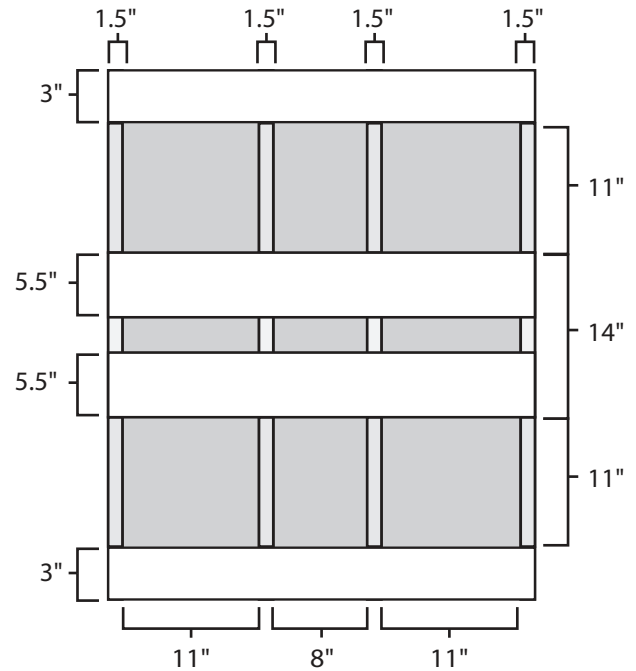

Pallet Specification Sheet

Pallet ID: ppc3642-4B45F-CS

Top View:

Bottom View:

Side View:

Components & Specifications:

Dimensions: 32" x 42" x 5"
Weight: 55 lbs
Stackable

Dynamic Capacity: 4,000lbs
Static Capacity: 20,000lbs
#10-12X1-1/2 Screws

All parts made of recycled plastic
All parts made in USA
Pallet is fully recyclable
Tolerances +/- 3/8"