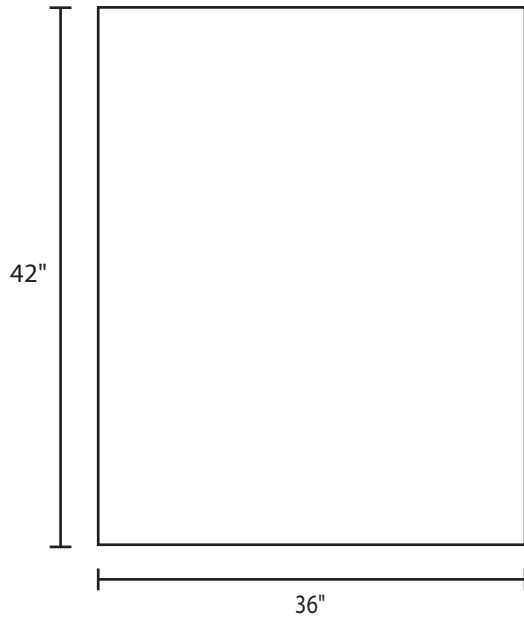

Pallet Specification Sheet

Pallet ID: ppc3642-4B45F-CS

Top View:

Bottom View:

Side View:

Components & Specifications:

Dimensions: 32" x 42" x 5"
Weight: 55 lbs
Stackable

Dynamic Capacity: 4,000lbs
Static Capacity: 20,000lbs
#10-12X1-1/2 Screws