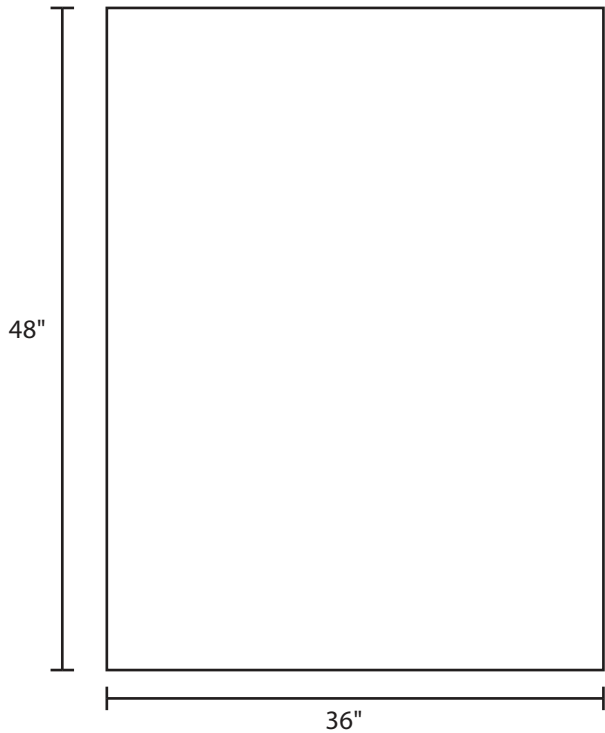

Pallet Specification Sheet

Pallet ID: ppc3648-4B35F-SS-CS-DD

Top View:

Bottom View:

Side View:

Components & Specifications:

Dimensions: 36" x 48" x 5.5"
Weight: 42.5lbs
Stackable

Dynamic Capacity: 2,000lbs
Static Capacity: 15,000lbs
#10-12X1-1/2 Screws

All parts made of recycled plastic
All parts made in USA
Pallet is fully recyclable

Tolerances +/- 3/8"