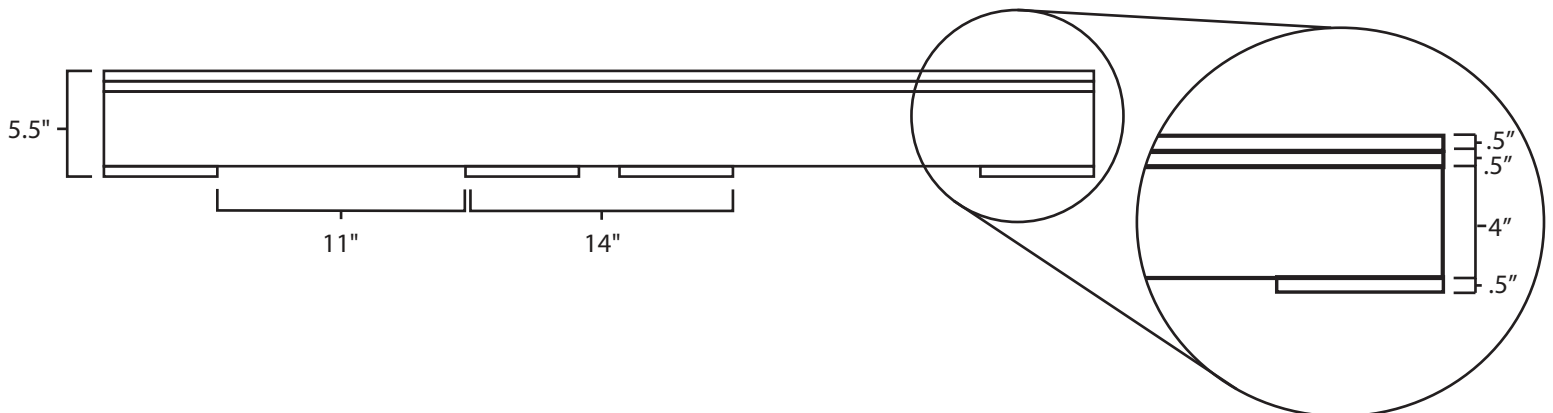

Pallet Specification Sheet

Pallet ID: ppc3648-4B35F-SS-CS-DD

Top View:

Bottom View:

Side View:

Components & Specifications:

Dimensions: 36" x 48" x 5.5"
Weight: 42.5lbs
Stackable

Dynamic Capacity: 2,000lbs
Static Capacity: 15,000lbs
#10-12X1-1/2 Screws

All parts made of recycled plastic
All parts made in USA
Pallet is fully recyclable

Tolerances +/- 3/8"