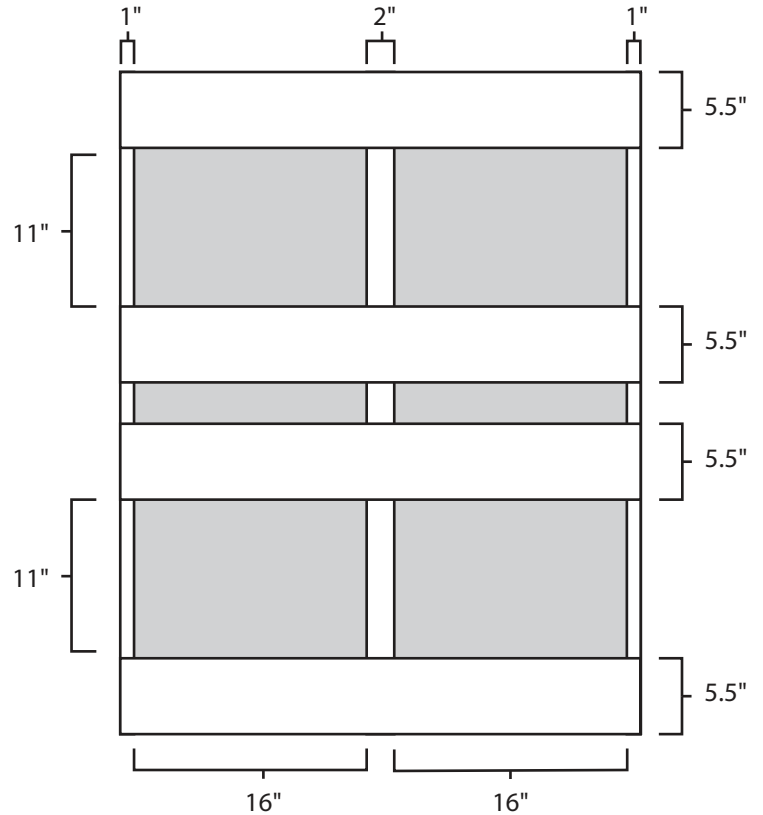

Pallet Specification Sheet

Pallet ID: ppc3648-4B35F-SS-CS-DD

Top View:

Bottom View:

Side View:

Components & Specifications:

Dimensions: 36" x 48" x 5.5"
Weight: 42.5lbs
Stackable

Dynamic Capacity: 2,000lbs
Static Capacity: 15,000lbs
#10-12X1-1/2 Screws

All parts made of recycled plastic
All parts made in USA
Pallet is fully recyclable

Tolerances +/- 3/8"