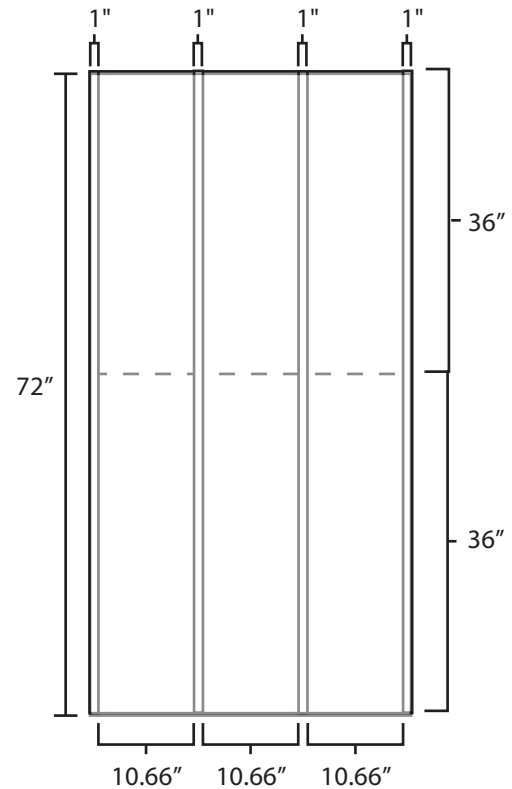

Pallet Specification Sheet

Pallet ID: ppc3672-4SF-SS-RV

Top View:

Bottom View:

Side View:

Components & Specifications:

Dimensions: 36" x 72" x 5"

Weight: 95.5 lbs

Stackable

#10-12X1-1/2 Screws

Dynamic Capacity: 2,000lbs

Static Capacity: 15,000lbs

All parts made of recycled plastic

All parts made in USA

Pallet is fully recyclable

Tolerances +/- 3/8"