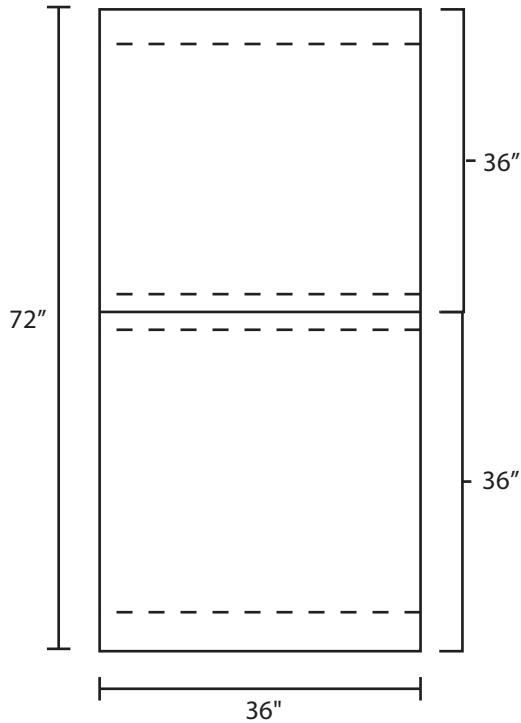

Pallet Specification Sheet

Pallet ID: ppc3672-4SF-SS-RV

Top View:

Bottom View:

Side View:

Components & Specifications:

Dimensions: 36" x 72" x 5"

Weight: 95.5 lbs

Stackable

#10-12X1-1/2 Screws

Dynamic Capacity: 2,000lbs

Static Capacity: 15,000lbs

All parts made of recycled plastic

All parts made in USA

Pallet is fully recyclable

Tolerances +/- 3/8"