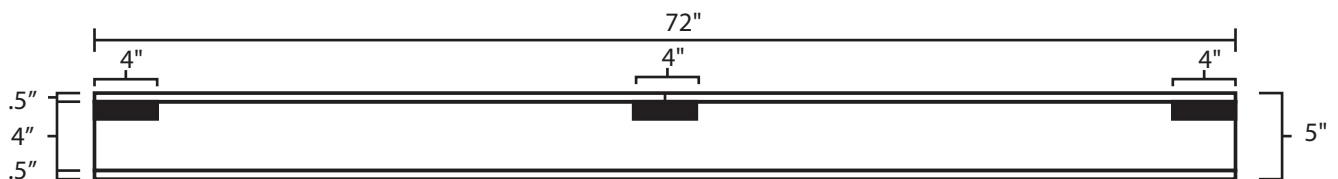

Pallet Specification Sheet

Pallet ID: ppc3672-4SF-SS-RV

Top View:

Bottom View:

Side View:

Components & Specifications:

Dimensions: 36" x 72" x 5"

Weight: 95.5 lbs

Stackable

#10-12X1-1/2 Screws

Dynamic Capacity: 2,000lbs

Static Capacity: 15,000lbs

All parts made of recycled plastic

All parts made in USA

Pallet is fully recyclable

Tolerances +/- 3/8"