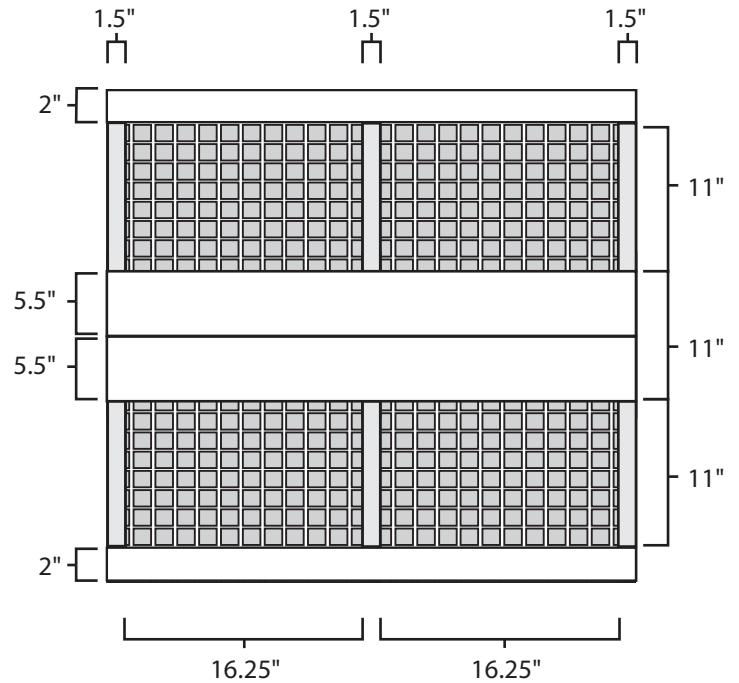

Pallet Specification Sheet

Pallet ID: ppc3737-4B35F

Top View:

Bottom View:

Side View:

Components & Specifications:

Dimensions: 37" x 37" x 5"
Weight: 38lbs
Stackable

Dynamic Capacity: 2,000lbs
Static Capacity: 15,000lbs
#10-12X1-1/2 Screws

All parts made of recycled plastic
All parts made in USA
Pallet is fully recyclable
Tolerances +/- 3/8"