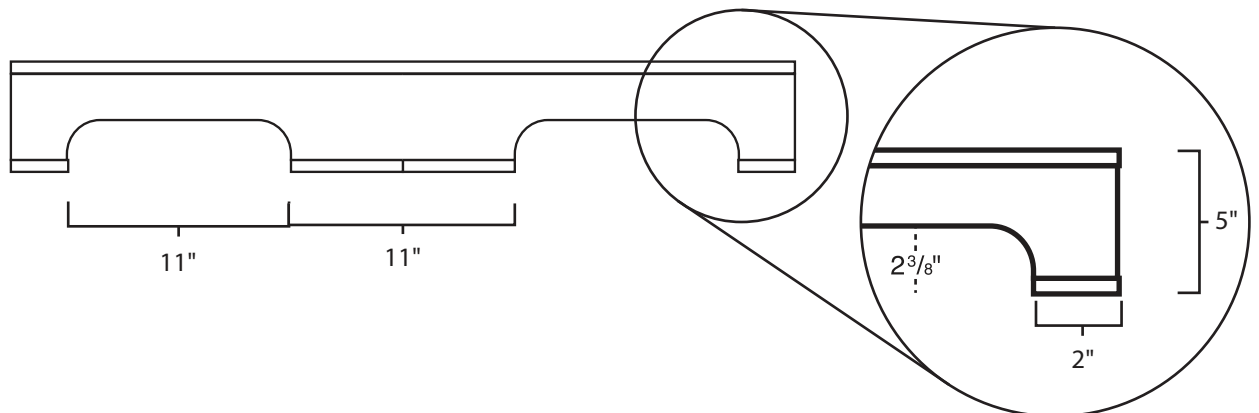

Pallet Specification Sheet

Pallet ID: ppc3737-4B35F

Top View:

Bottom View:

Side View:

Components & Specifications:

Dimensions: 37" x 37" x 5"
Weight: 38lbs
Stackable

Dynamic Capacity: 2,000lbs
Static Capacity: 15,000lbs
#10-12X1-1/2 Screws

All parts made of recycled plastic
All parts made in USA
Pallet is fully recyclable
Tolerances +/- 3/8"