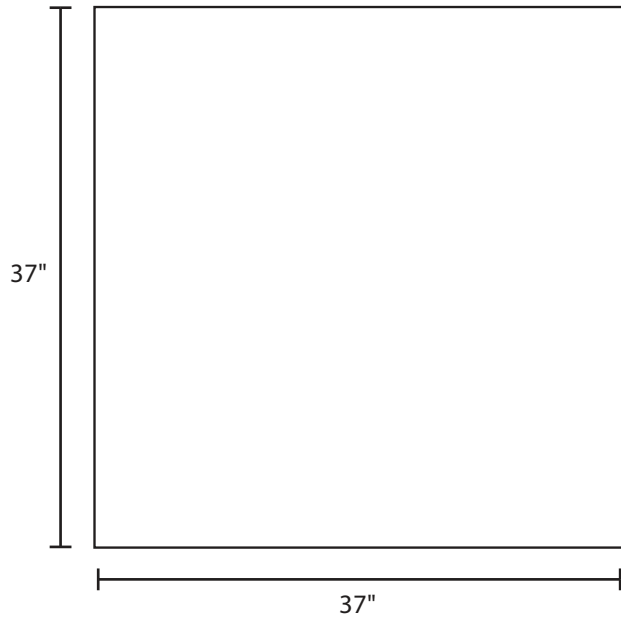

Pallet Specification Sheet

Pallet ID: ppc3737-4B35F

Top View:

Bottom View:

Side View:

Components & Specifications:

Dimensions: 37" x 37" x 5"
Weight: 38lbs
Stackable

Dynamic Capacity: 2,000lbs
Static Capacity: 15,000lbs
#10-12X1-1/2 Screws