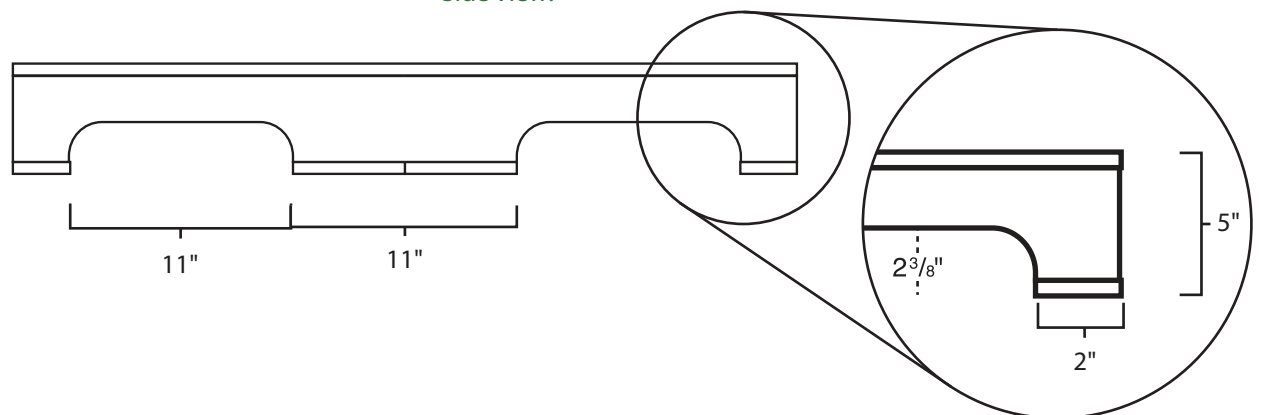

Pallet Specification Sheet

Pallet ID: ppc3737-4B4SF

Top View:

Bottom View:

Side View:

Components & Specifications:

Dimensions: 37" x 37" x 5"
Weight: 42.5lbs
Stackable

Dynamic Capacity: 2,000lbs
Static Capacity: 15,000lbs
#10-12X1-1/2 Screws

All parts made of recycled plastic
All parts made in USA
Pallet is fully recyclable

Tolerances +/- 3/8"