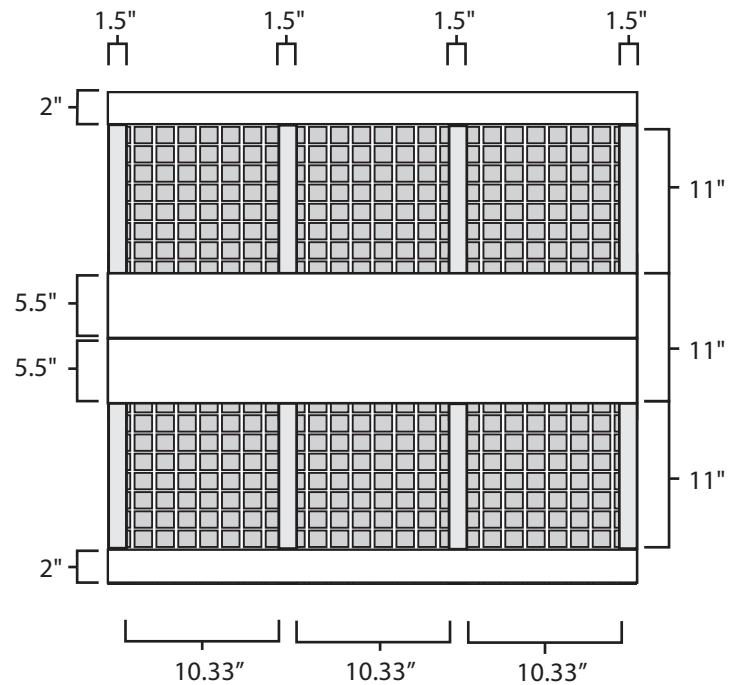

Pallet Specification Sheet

Pallet ID: ppc3737-4B4SF

Top View:

Bottom View:

Side View:

Components & Specifications:

Dimensions: 37" x 37" x 5"
Weight: 42.5lbs
Stackable

Dynamic Capacity: 2,000lbs
Static Capacity: 15,000lbs
#10-12X1-1/2 Screws

All parts made of recycled plastic
All parts made in USA
Pallet is fully recyclable

Tolerances +/- 3/8"