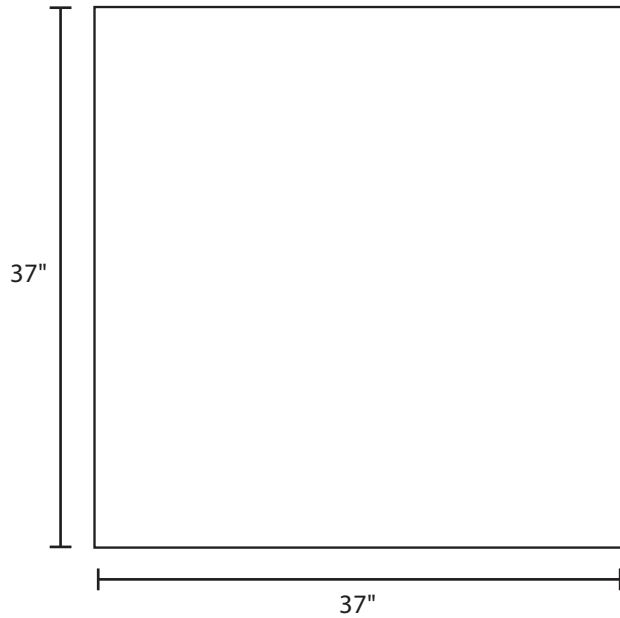

Pallet Specification Sheet

Pallet ID: ppc3737-4B4SF

Top View:

Bottom View:

Side View:

Components & Specifications:

Dimensions: 37" x 37" x 5"
Weight: 42.5lbs
Stackable

Dynamic Capacity: 2,000lbs
Static Capacity: 15,000lbs
#10-12X1-1/2 Screws