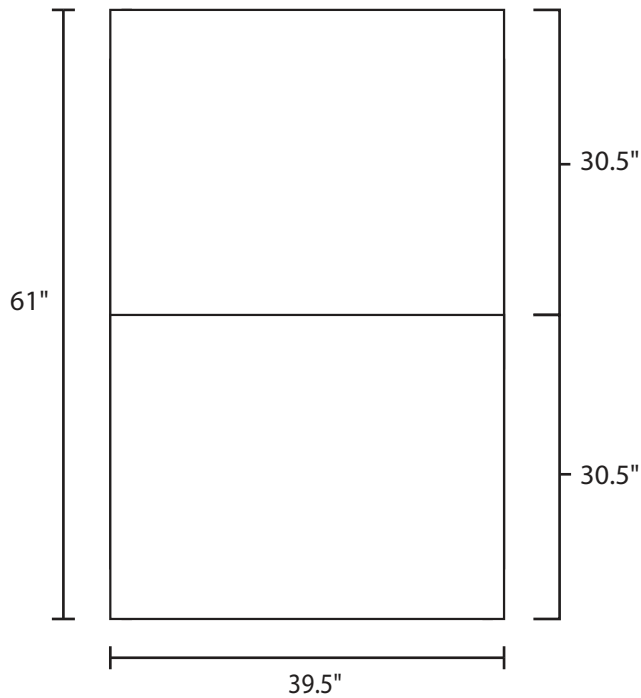

Pallet Specification Sheet

Pallet ID: ppc39.561-4B8SF-CS

Top View:

Bottom View:

Side View:

Components & Specifications:

Dimensions: 39.5" x 61" x 5.5"
Weight: 80.5lbs
Stackable

Dynamic Capacity: 4,000lbs
Static Capacity: 15,000lbs
#10-12X1-1/2 Screws

All parts made of recycled plastic
All parts made in USA
Pallet is fully recyclable

Tolerances +/- 3/8"