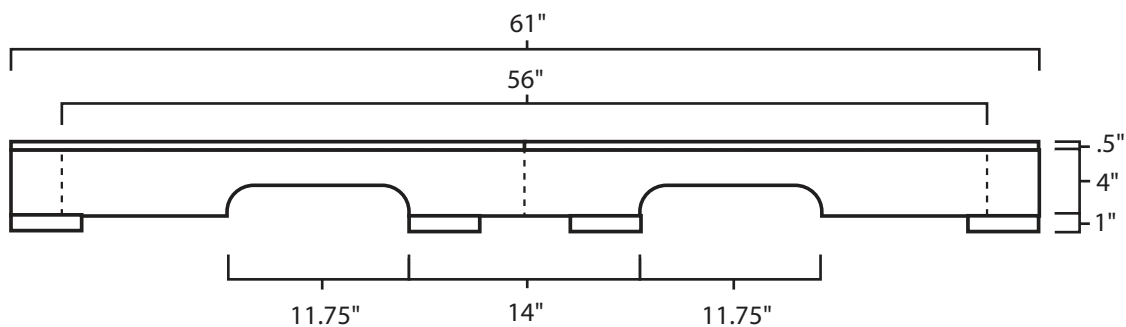

Pallet Specification Sheet

Pallet ID: ppc39.561-4B8SF-CS

Top View:

Bottom View:

Side View:

Components & Specifications:

Dimensions: 39.5" x 61" x 5.5"
Weight: 80.5lbs
Stackable

Dynamic Capacity: 4,000lbs
Static Capacity: 15,000lbs
#10-12X1-1/2 Screws

All parts made of recycled plastic
All parts made in USA
Pallet is fully recyclable

Tolerances +/- 3/8"