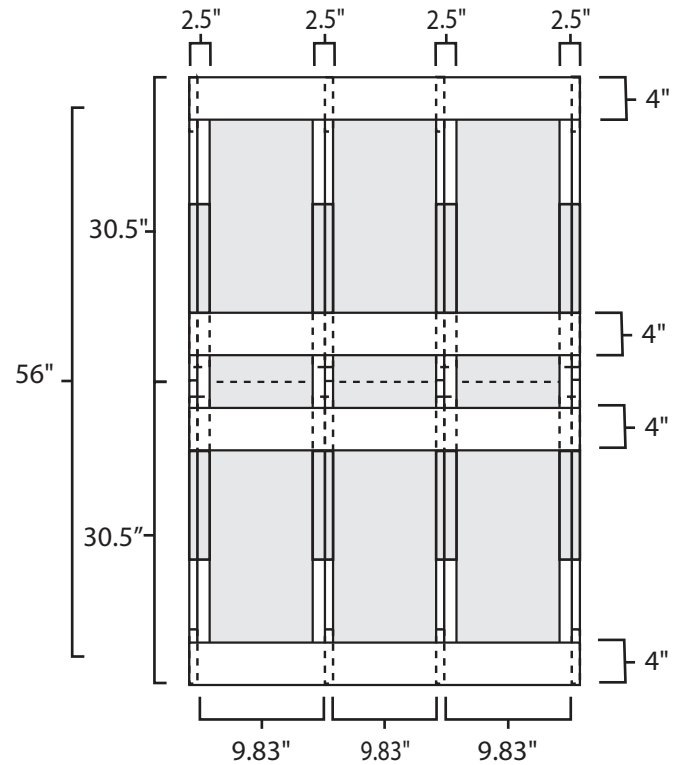

Pallet Specification Sheet

Pallet ID: ppc39.561-4B8SF-CS

Top View:

Bottom View:

Side View:

Components & Specifications:

Dimensions: 39.5" x 61" x 5.5"
Weight: 80.5lbs
Stackable

Dynamic Capacity: 4,000lbs
Static Capacity: 15,000lbs
#10-12X1-1/2 Screws

All parts made of recycled plastic
All parts made in USA
Pallet is fully recyclable

Tolerances +/- 3/8"