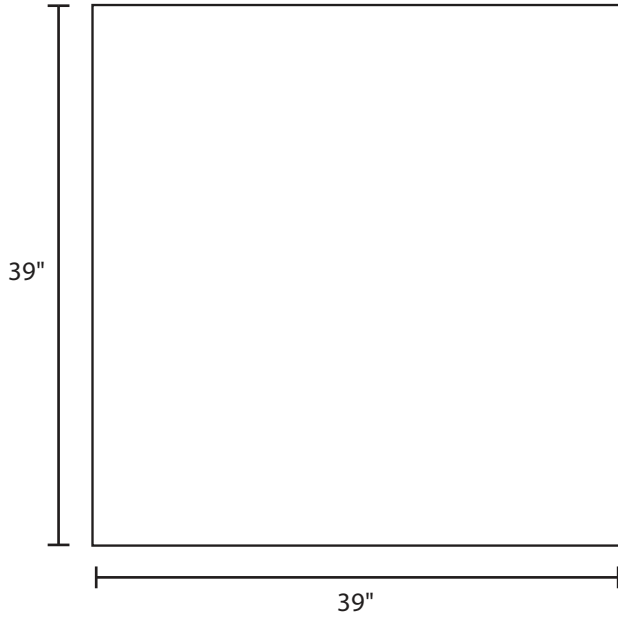

Pallet Specification Sheet

Pallet ID: ppc-3939-3B3SF-SS-CB

Top View:

Bottom View:

Side View:

Components & Specifications:

Dimensions: 39" x 39" x 5.5"
Weight: 46lbs
Stackable

Dynamic Capacity: 3,000lbs
Static Capacity: 20,000lbs
#10-12X1-1/2 Screws