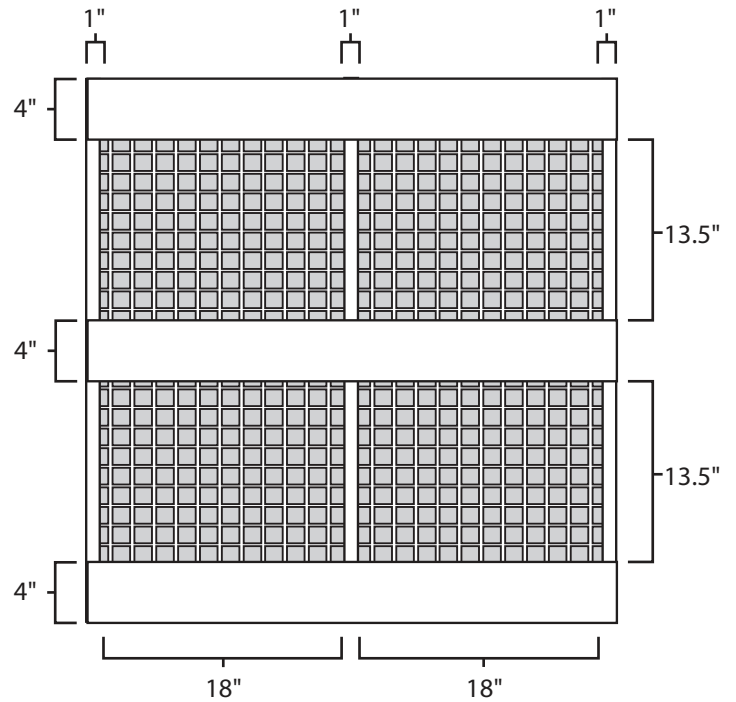

Pallet Specification Sheet

Pallet ID: ppc-3939-3B3SF-SS-CB

Top View:

Bottom View:

Side View:

Components & Specifications:

Dimensions: 39" x 39" x 5.5"
Weight: 46lbs
Stackable

Dynamic Capacity: 3,000lbs
Static Capacity: 20,000lbs
#10-12X1-1/2 Screws

All parts made of recycled plastic
All parts made in USA
Pallet is fully recyclable

Tolerances +/- 3/8"