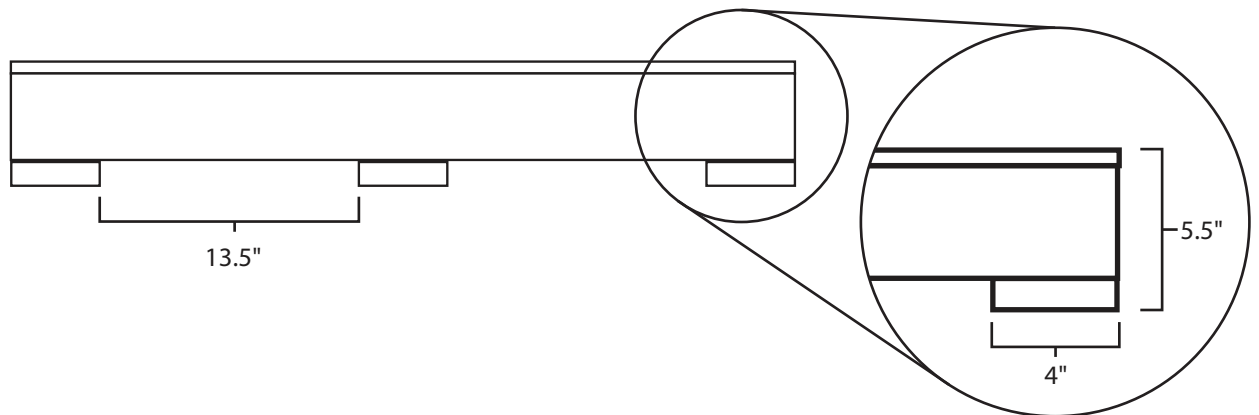

Pallet Specification Sheet

Pallet ID: ppc-3939-3B3SF-SS-CB

Top View:

Bottom View:

Side View:

Components & Specifications:

Dimensions: 39" x 39" x 5.5"
Weight: 46lbs
Stackable

Dynamic Capacity: 3,000lbs
Static Capacity: 20,000lbs
#10-12X1-1/2 Screws

All parts made of recycled plastic
All parts made in USA
Pallet is fully recyclable

Tolerances +/- 3/8"