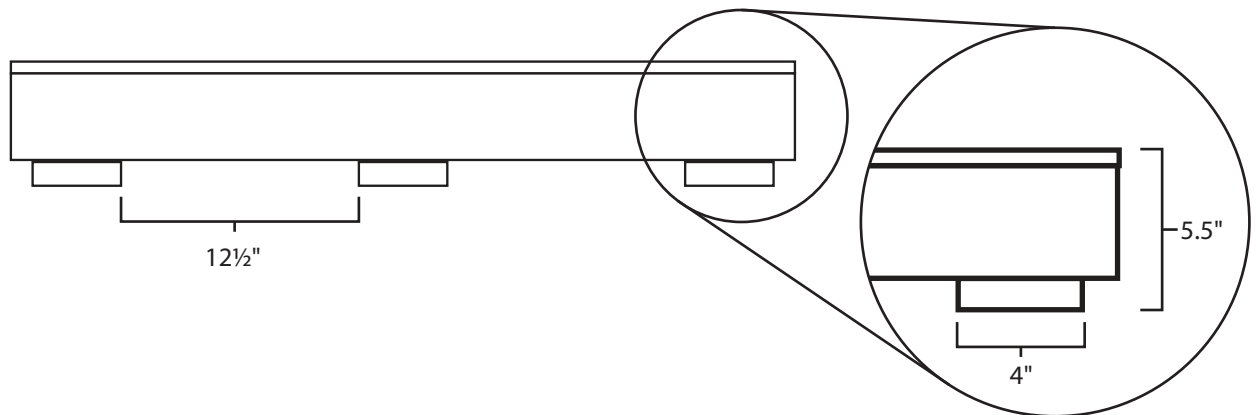

# Pallet Specification Sheet

Pallet ID: ppc-3939-3B4SF-SS-CS-CB

Top View:

Bottom View:

Side View:

## Components & Specifications:

Dimensions: 39" x 39" x 5.5"

Weight: 54lbs

Stackable

Dynamic Capacity: 4,000lbs

Static Capacity: 20,000lbs

#10-12X1-1/2 Screws

All parts made of recycled plastic

All parts made in USA

Pallet is fully recyclable

Tolerances +/- 3/8"