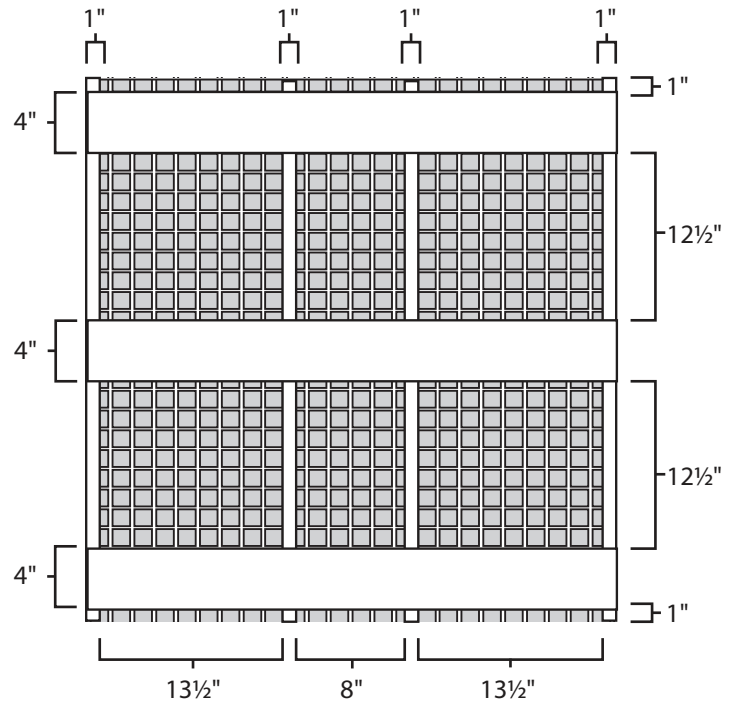

# Pallet Specification Sheet

Pallet ID: ppc-3939-3B4SF-SS-CS-CB

Top View:

Bottom View:

Side View:

## Components & Specifications:

Dimensions: 39" x 39" x 5.5"

Weight: 54lbs

Stackable

Dynamic Capacity: 4,000lbs

Static Capacity: 20,000lbs

#10-12X1-1/2 Screws

All parts made of recycled plastic

All parts made in USA

Pallet is fully recyclable

Tolerances +/- 3/8"