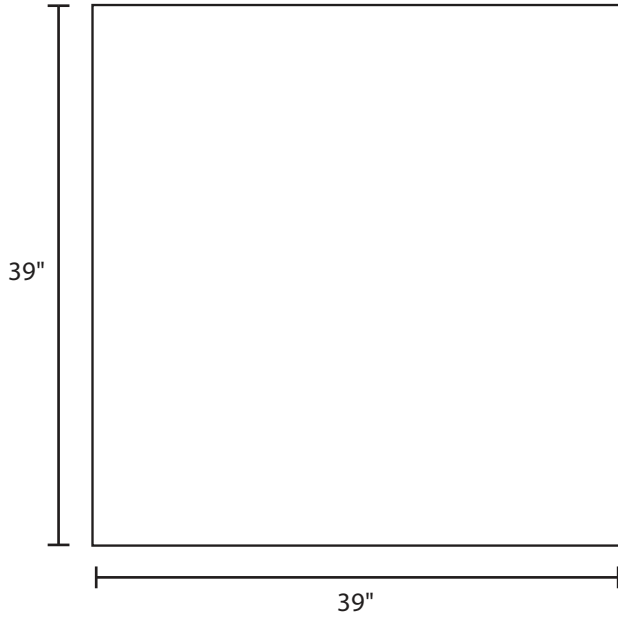

# Pallet Specification Sheet

Pallet ID: ppc-3939-3B4SF-SS-CS-CB

Top View:

Bottom View:

Side View:

## Components & Specifications:

Dimensions: 39" x 39" x 5.5"

Weight: 54lbs

Stackable

Dynamic Capacity: 4,000lbs

Static Capacity: 20,000lbs

#10-12X1-1/2 Screws

All parts made of recycled plastic