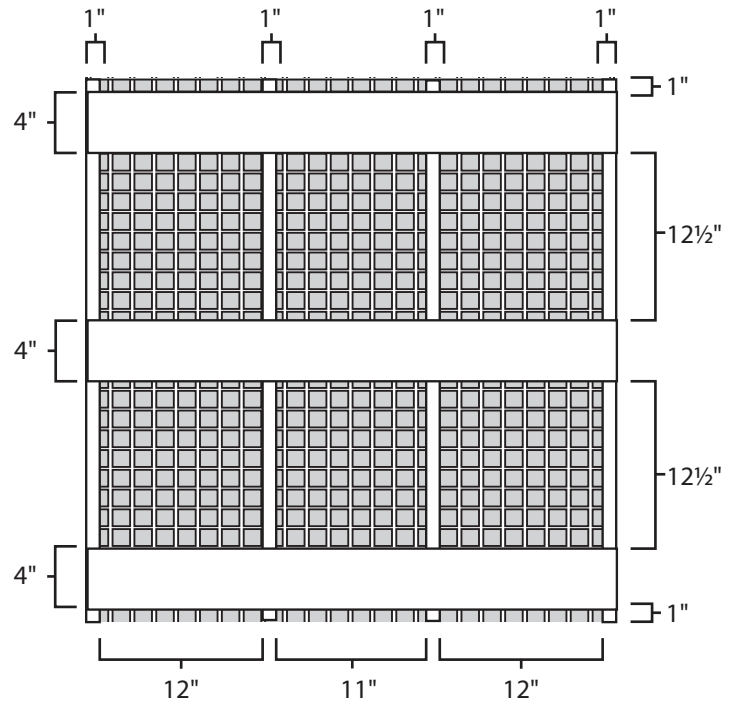

# Pallet Specification Sheet

Pallet ID: ppc-3939-3B4SF-SS-CS-CB (2)

Top View:

Bottom View:

Side View:

## Components & Specifications:

Dimensions: 39" x 39" x 5.5"

Weight: 54lbs

Stackable

Dynamic Capacity: 4,000lbs

Static Capacity: 20,000lbs

#10-12X1-1/2 Screws

All parts made of recycled plastic

All parts made in USA

Pallet is fully recyclable

Tolerances +/- 3/8"