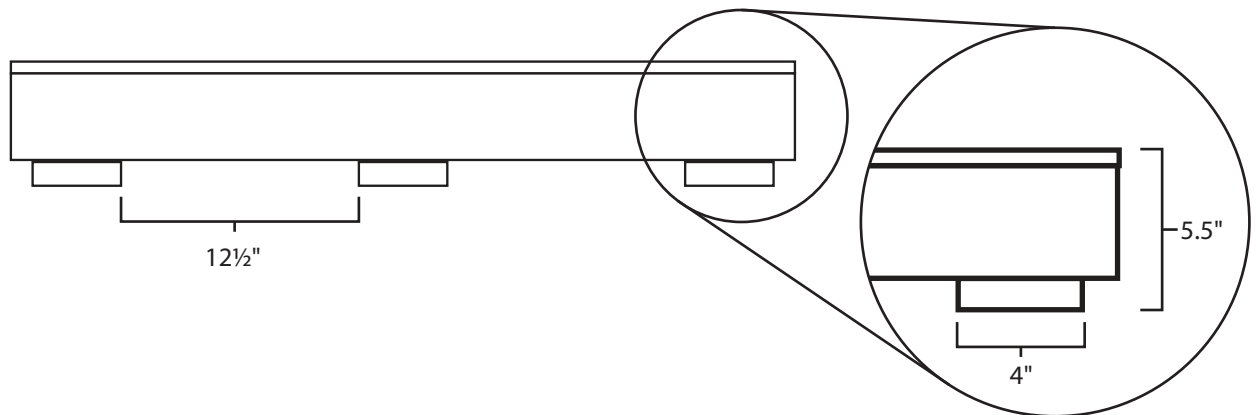

# Pallet Specification Sheet

Pallet ID: ppc-3939-3B4SF-SS-CS-CB (2)

Top View:

Bottom View:

Side View:

## Components & Specifications:

Dimensions: 39" x 39" x 5.5"

Weight: 54lbs

Stackable

Dynamic Capacity: 4,000lbs

Static Capacity: 20,000lbs

#10-12X1-1/2 Screws

All parts made of recycled plastic

All parts made in USA

Pallet is fully recyclable

Tolerances +/- 3/8"