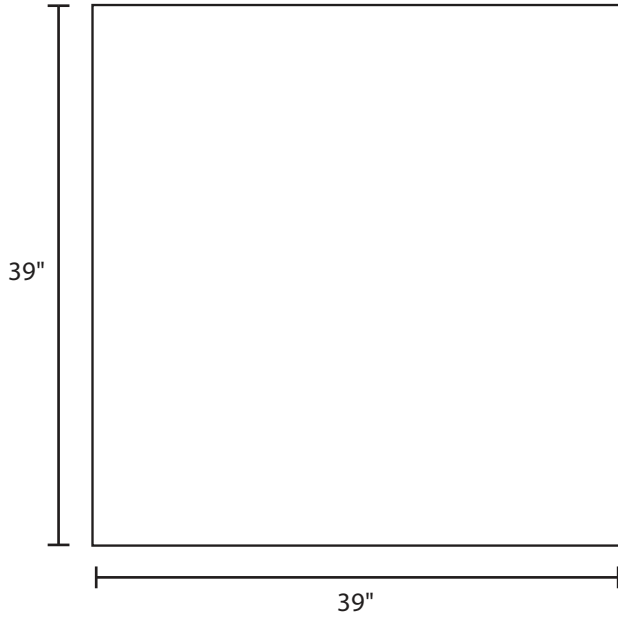

# Pallet Specification Sheet

Pallet ID: ppc-3939-3B4SF-SS-CS-CB (2)

Top View:

Bottom View:

Side View:

## Components & Specifications:

Dimensions: 39" x 39" x 5.5"

Weight: 54lbs

Stackable

Dynamic Capacity: 4,000lbs

Static Capacity: 20,000lbs

#10-12X1-1/2 Screws

All parts made of recycled plastic