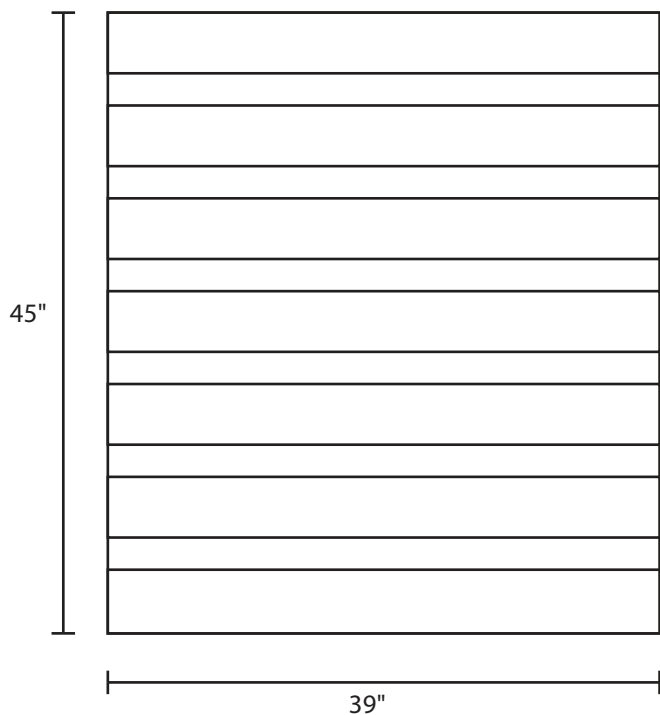

Pallet Specification Sheet

Pallet ID: ppc3945-3B3SR

Top View:

Bottom View:

Side View:

Components & Specifications:

Dimensions: 39" x 45" x 5"
Weight: 42lbs
Stackable

Dynamic Capacity: 1,500lbs
Static Capacity: 15,000lbs
#10-12X1-1/2 Screws

All parts made of recycled plastic
All parts made in USA
Pallet is fully recyclable

Tolerances +/- 3/8"