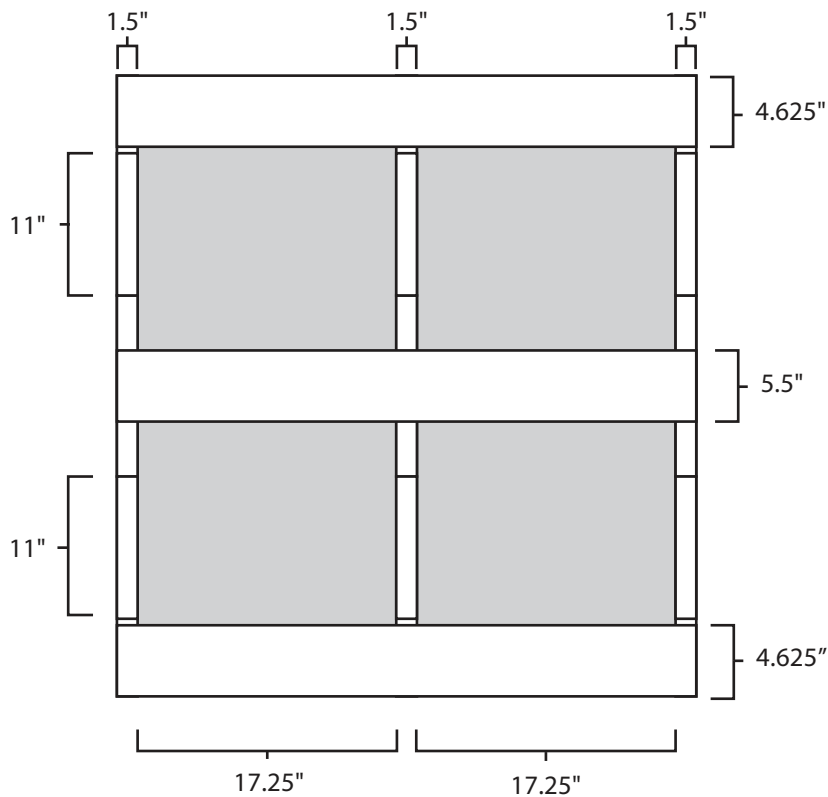

Pallet Specification Sheet

Pallet ID: ppc3945-3B3SR

Top View:

Bottom View:

Side View:

Components & Specifications:

Dimensions: 39" x 45" x 5"
Weight: 42lbs
Stackable

Dynamic Capacity: 1,500lbs
Static Capacity: 15,000lbs
#10-12X1-1/2 Screws

All parts made of recycled plastic
All parts made in USA
Pallet is fully recyclable

Tolerances +/- 3/8"