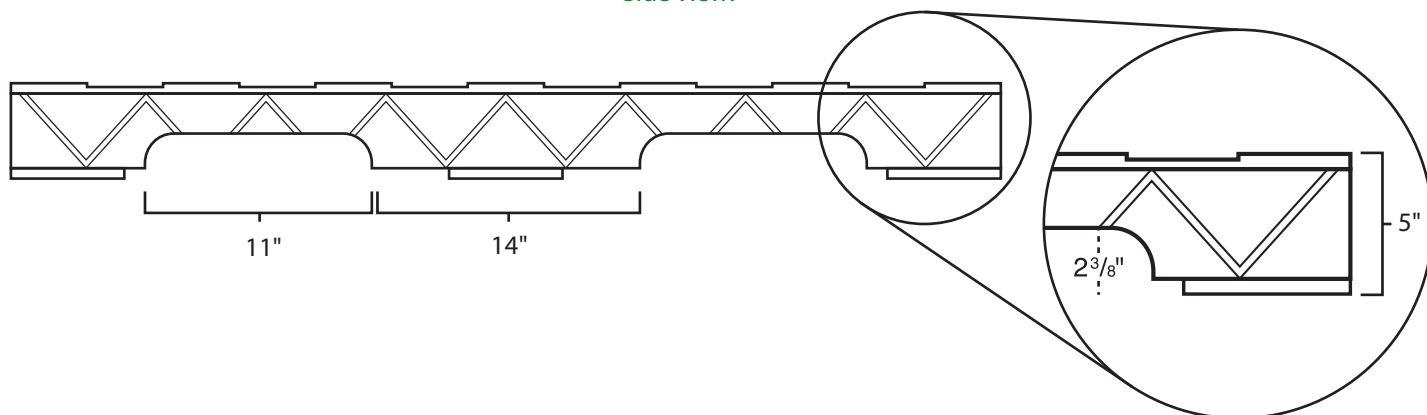

Pallet Specification Sheet

Pallet ID: ppc3945-3B3SR

Top View:

Bottom View:

Side View:

Components & Specifications:

Dimensions: 39" x 45" x 5"
Weight: 42lbs
Stackable

Dynamic Capacity: 1,500lbs
Static Capacity: 15,000lbs
#10-12X1-1/2 Screws

All parts made of recycled plastic
All parts made in USA
Pallet is fully recyclable

Tolerances +/- 3/8"