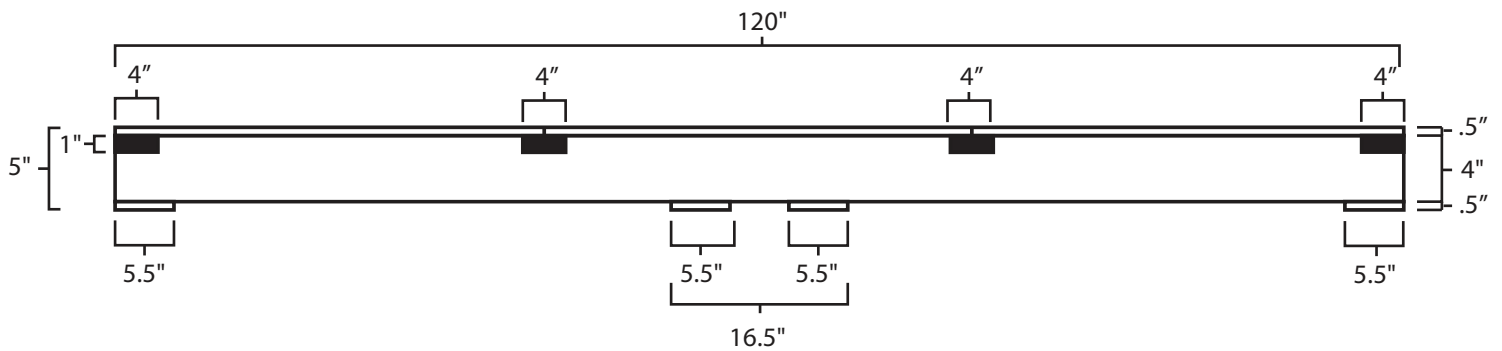

# Pallet Specification Sheet

Pallet ID: ppc40120-4B45F-4XS-SS-CS

Top View:

Bottom View:

Side View:

## Components & Specifications:

Dimensions: 40" x 120" x 5"  
Weight: 109lbs  
Stackable

Dynamic Capacity: 3,000lbs  
Static Capacity: 15,000lbs  
#10-12X1-1/2 Screws

All parts made of recycled plastic  
All parts made in USA  
Pallet is fully recyclable

Tolerances +/- 3/8"