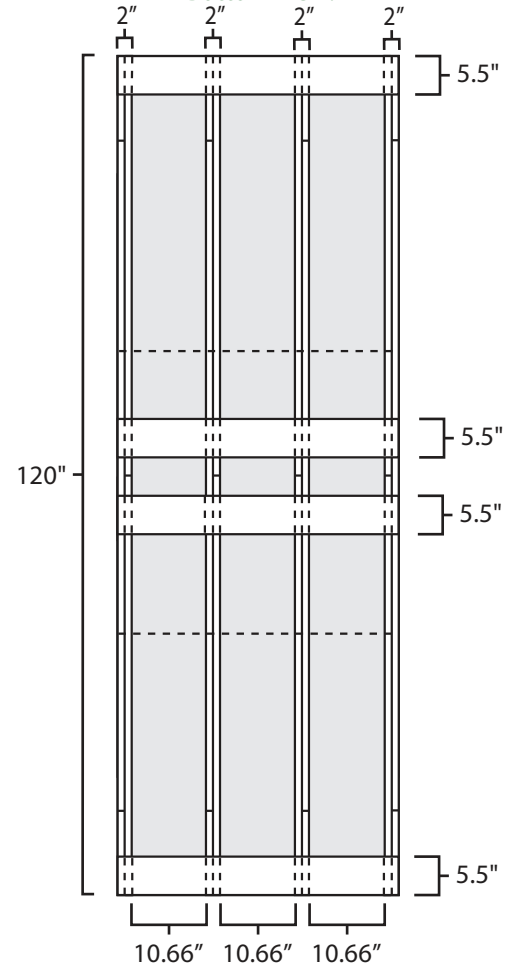

# Pallet Specification Sheet

Pallet ID: ppc40120-4B45F-4XS-SS-CS

Top View:

Bottom View:

Side View:

## Components & Specifications:

Dimensions: 40" x 120" x 5"  
Weight: 109lbs  
Stackable

Dynamic Capacity: 3,000lbs  
Static Capacity: 15,000lbs  
#10-12X1-1/2 Screws

All parts made of recycled plastic  
All parts made in USA  
Pallet is fully recyclable

Tolerances +/- 3/8"