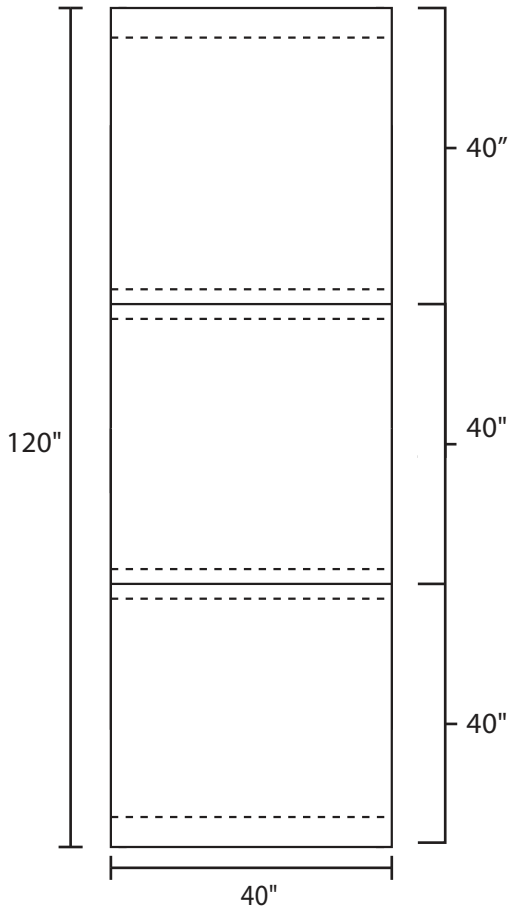

# Pallet Specification Sheet

Pallet ID: ppc40120-4B45F-4XS-SS-CS

Top View:

Bottom View:

Side View:

## Components & Specifications:

Dimensions: 40" x 120" x 5"  
Weight: 109lbs  
Stackable

Dynamic Capacity: 3,000lbs  
Static Capacity: 15,000lbs  
#10-12X1-1/2 Screws

All parts made of recycled plastic  
All parts made in USA  
Pallet is fully recyclable

Tolerances +/- 3/8"